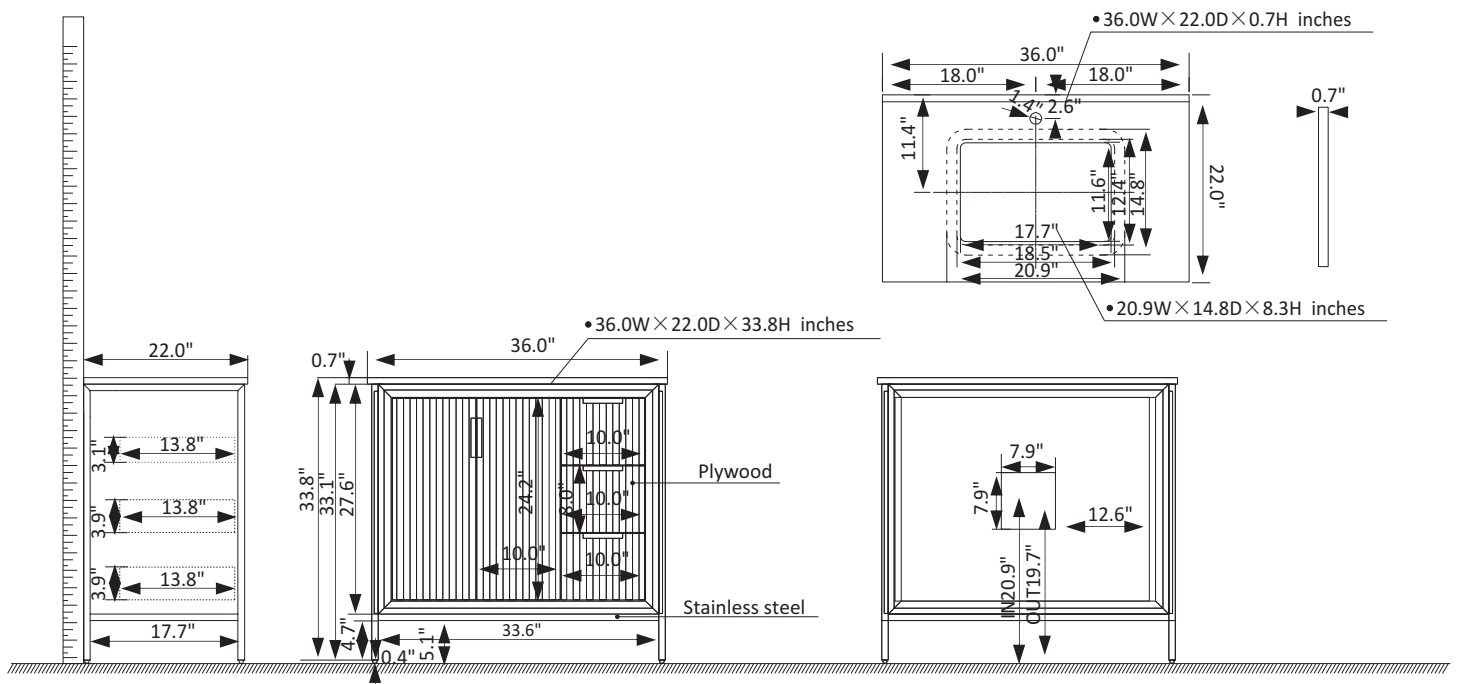

Vinnova Granada Vanity Collection 736036-PG-GW-NM

Features

- Rugged stainless-steel and plywood construction for exceptional sturdiness.
- Available in White, Paris Grey or Royal Blue finish to complement your décor.
- White composite grain stone countertop with natural veining for an elegant look.
- 2 Soft-Close Doors and 3 soft-close drawers corrugated door panel to hold towels and toiletries.
- Brushed gold-finish hardware lends a touch of style and opulence.
- White rectangular ceramic undermount sink with backsplash included.
- With the back panel
- Pre-drilled and designed for easy plumbing and faucet installation.

* Does not include faucet, drain assembly, or P-trap