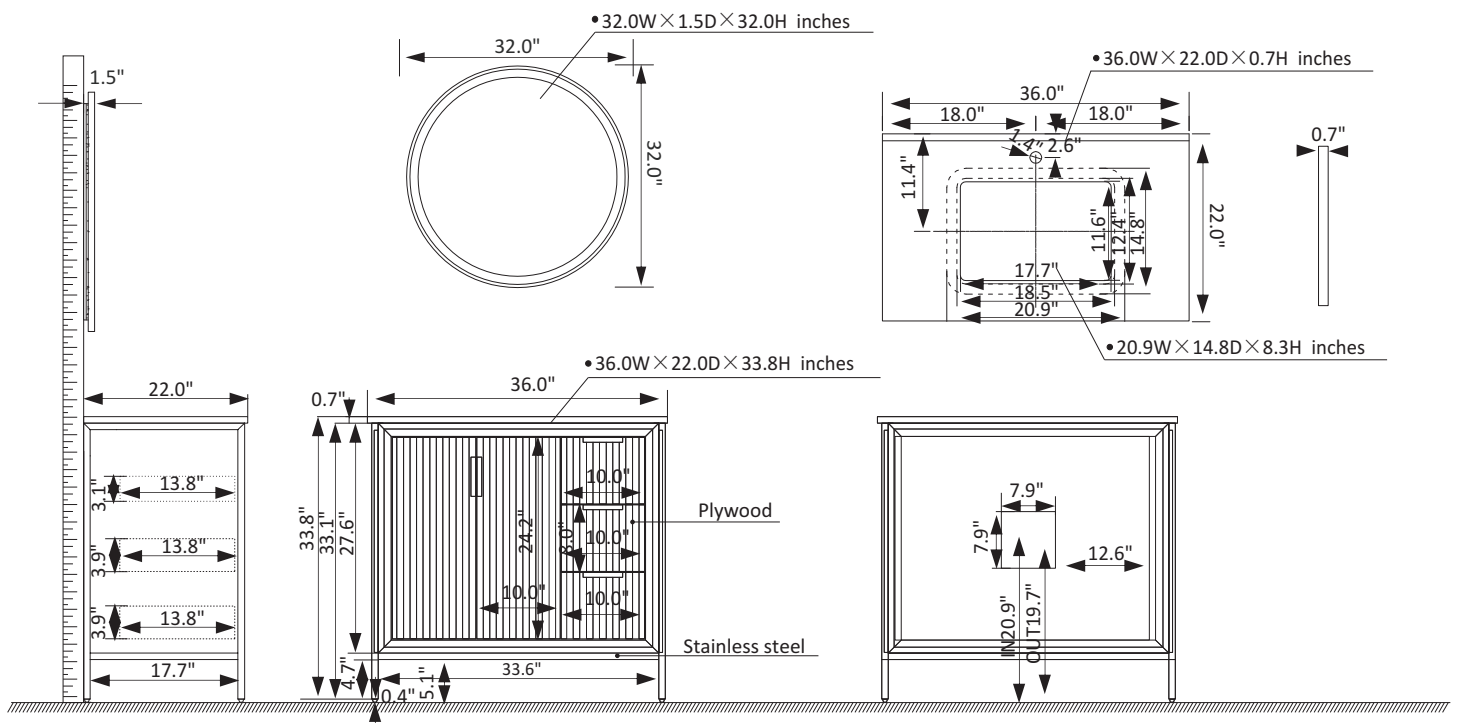

## Features

- Rugged stainless-steel and plywood construction for exceptional sturdiness.
- Available in White, Paris Grey or Royal Blue finish to complement your décor.
- White composite grain stone countertop with natural veining for an elegant look.
- 2 Soft-Close Doors and 3 soft-close drawers corrugated door panel to hold towels and toiletries.
- Brushed gold-finish hardware lends a touch of style and opulence.
- White rectangular ceramic undermount sink with backsplash included.
- Single, circular LED mirror coordinates perfectly with vanity.
- With the back panel
- Pre-drilled and designed for easy plumbing and faucet installation.