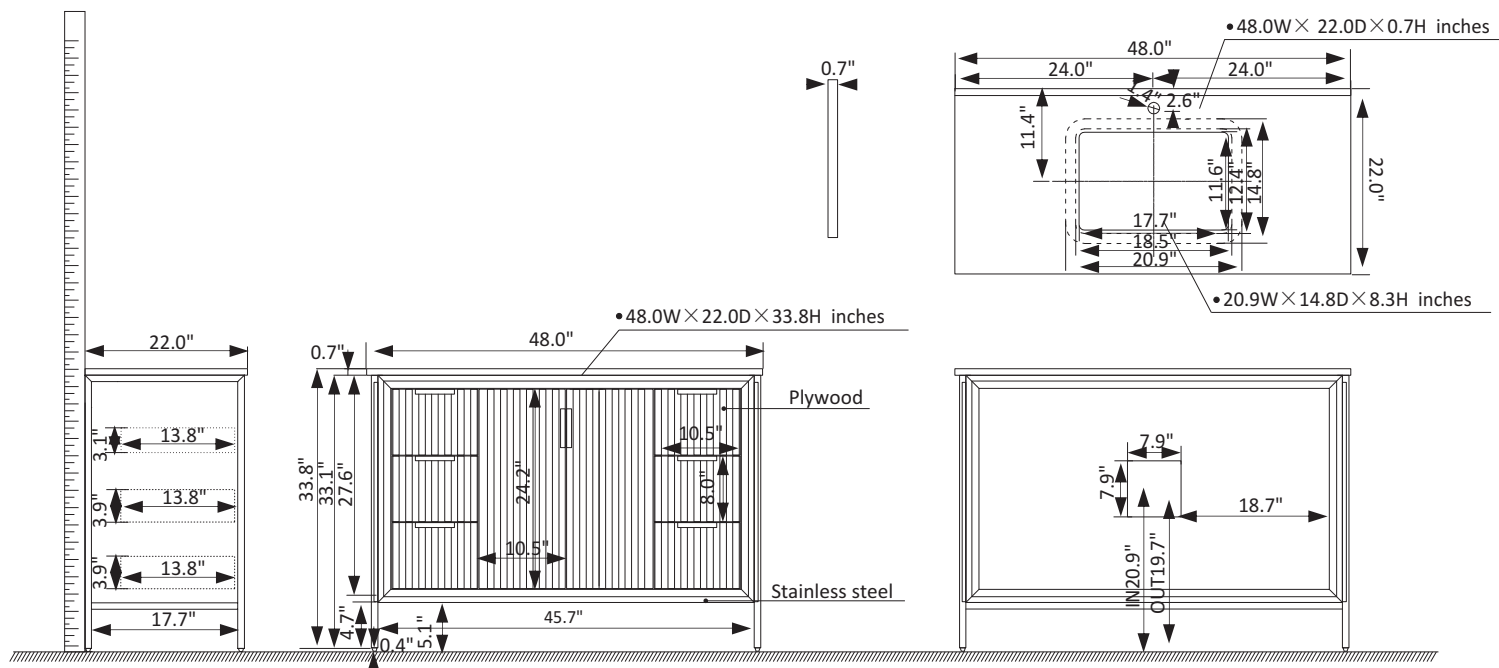

Vinnova Granada Vanity Collection 736048-PG-GW-NM

Features

- Rugged stainless-steel and plywood construction for exceptional sturdiness.
- Available in White, Paris Grey or Royal Blue finish to complement your décor.
- White composite grain stone countertop with natural veining for an elegant look.
- 2 Soft-Close Doors and 6 soft-close drawers corrugated door panel to hold towels and toiletries.
- Brushed gold-finish hardware lends a touch of style and opulence.
- White rectangular ceramic undermount sink with backsplash included.
- With the back panel
- Pre-drilled and designed for easy plumbing and faucet installation.

** Does not include faucet, drain assembly, or P-trap*