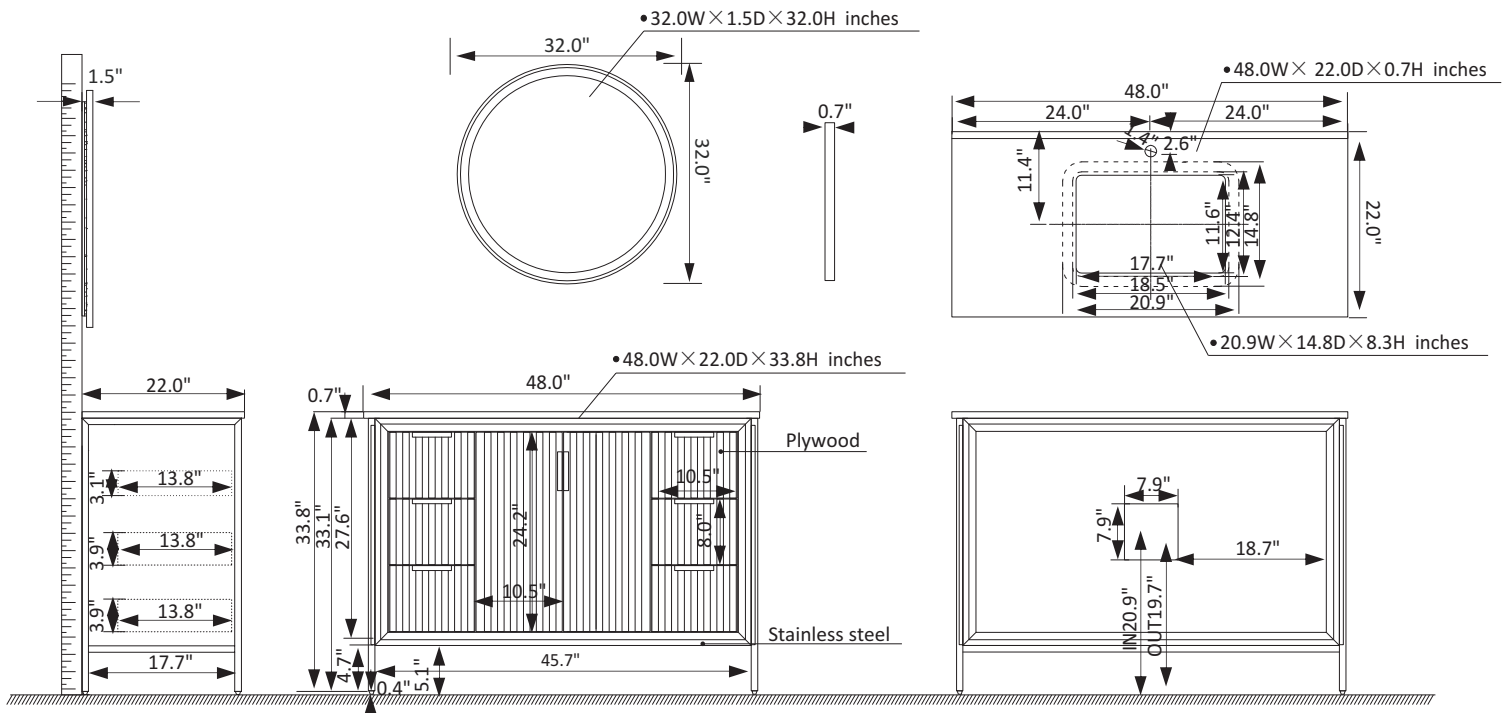

Vinnova Granada Vanity Collection 736048-PG-GW

Features

- Rugged stainless-steel and plywood construction for exceptional sturdiness.
- Available in White, Paris Grey or Royal Blue finish to complement your décor.
- White composite grain stone countertop with natural veining for an elegant look.
- 2 Soft-Close Doors and 6 soft-close drawers corrugated door panel to hold towels and toiletries.
- Brushed gold-finish hardware lends a touch of style and opulence.
- White rectangular ceramic undermount sink with backsplash included.
- Single, circular LED mirror coordinates perfectly with vanity.
- With the back panel
- Pre-drilled and designed for easy plumbing and faucet installation.

* Does not include faucet, drain assembly, or P-trap