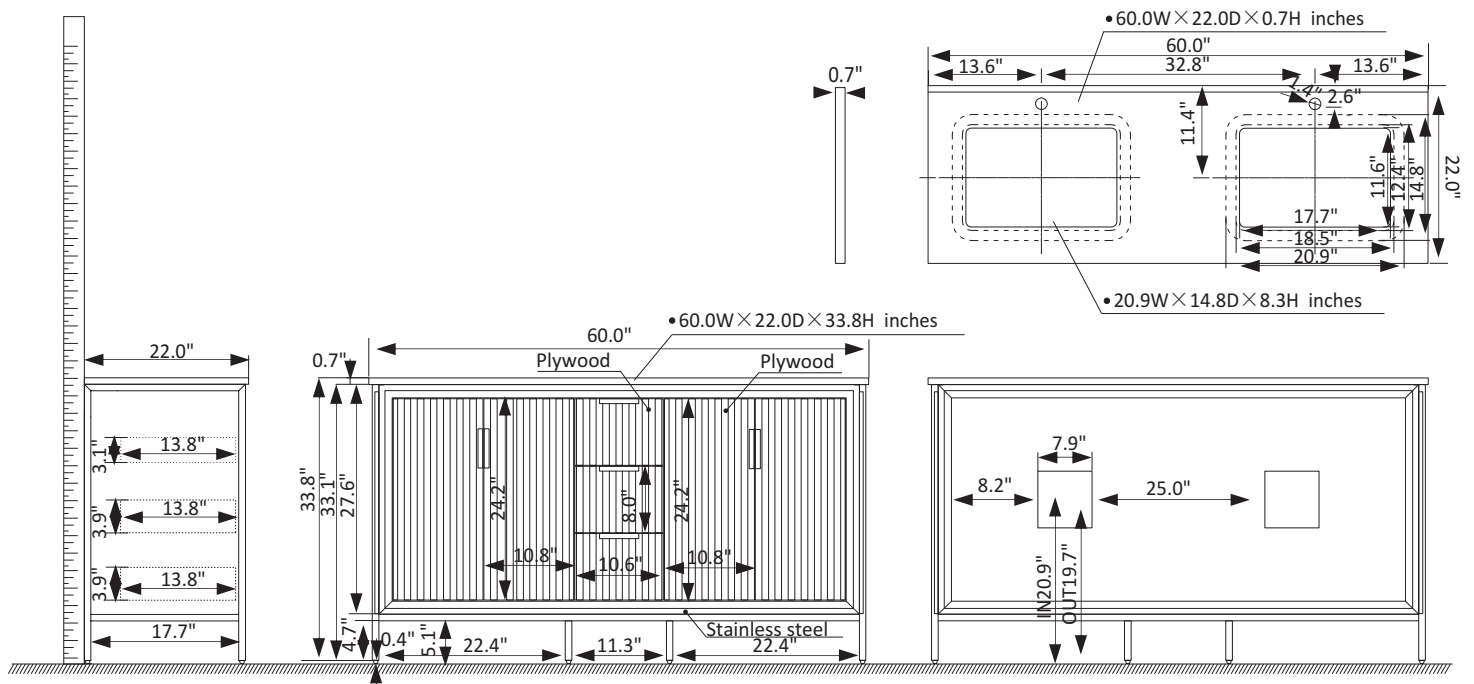

Vinnova Granada Vanity Collection 736060-PG-GW-NM

Features

- Rugged stainless-steel and plywood construction for exceptional sturdiness.
- Available in White, Paris Grey or Royal Blue finish to complement your décor.
- White composite grain stone countertop with natural veining for an elegant look.
- 4 Soft-Close Doors and 3 soft-close drawers corrugated door panel to hold towels and toiletries.
- Brushed gold-finish hardware lends a touch of style and opulence.
- White rectangular ceramic undermount sink with backsplash included.
- With the back panel
- Pre-drilled and designed for easy plumbing and faucet installation.

* Does not include faucet, drain assembly, or P-trap