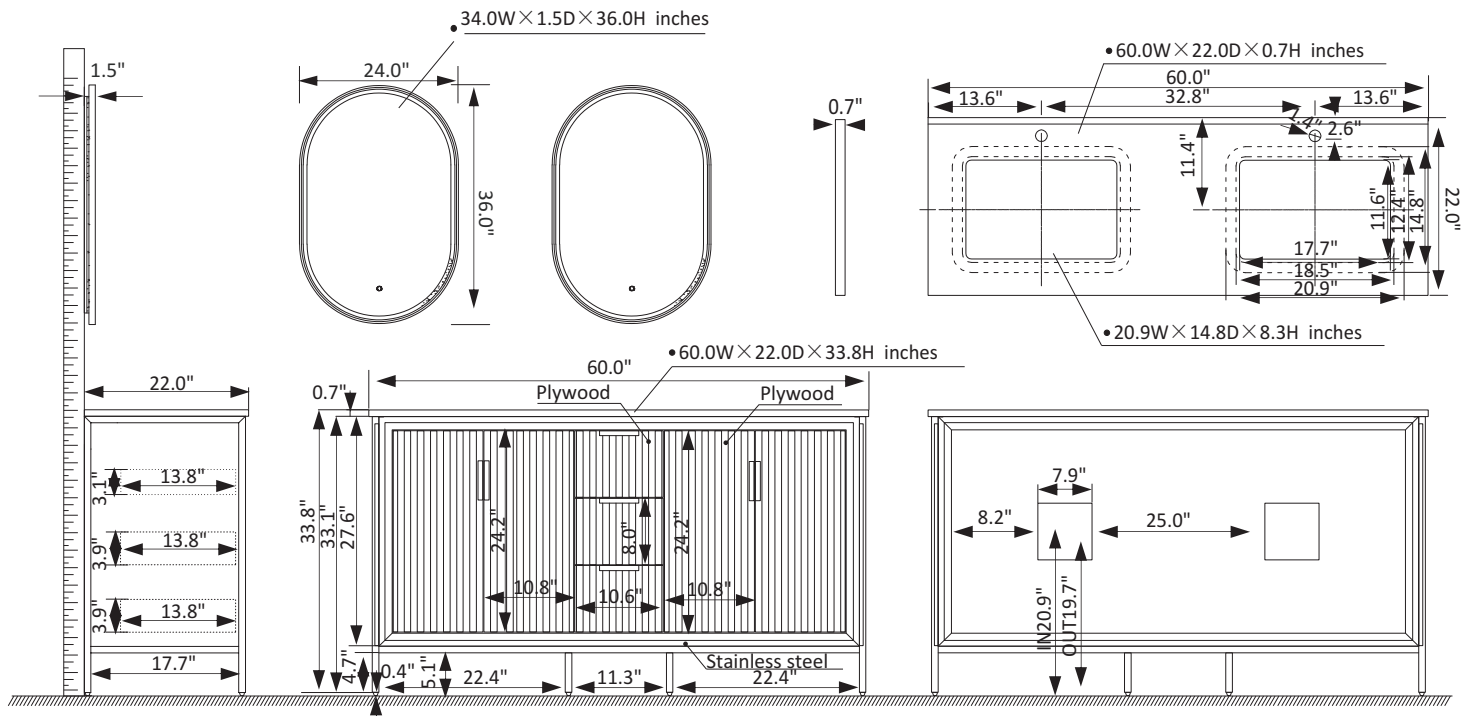

## Features

- Rugged stainless-steel and plywood construction for exceptional sturdiness.
- Available in White, Paris Grey or Royal Blue finish to complement your décor.
- White composite grain stone countertop with natural veining for an elegant look.
- 4 Soft-Close Doors and 3 soft-close drawers corrugated door panel to hold towels and toiletries.
- Brushed gold-finish hardware lends a touch of style and opulence.
- White rectangular ceramic undermount sink with backsplash included.
- Double, oval LED mirrors coordinates perfectly with vanity.
- With the back panel
- Pre-drilled and designed for easy plumbing and faucet installation.

\* Does not include faucet, drain assembly, or P-trap