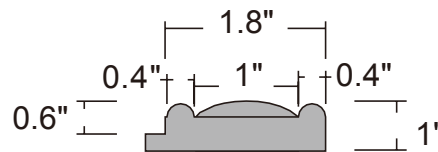

# INSTALLATION SPECIFICATION

Model No.:	826030-CMIR-AB
Finish:	antique brass , pewter
Mount type:	Wall-mounted
Orientation:	Horizontal
Material:	MDF
Storage included:	No
Overall size:	30.1"W x 1"D x30.1"H
Net weight:	14lbs
Lens material:	4mm copper-free environmental lens

### Mirror section

4.3"