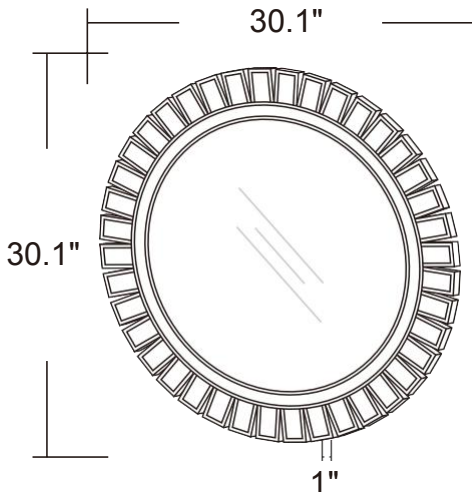

# INSTALLATION SPECIFICATION

Model No.:	826030-CMIR-AB
Finish:	antique brass , pewter
Mount type:	Wall-mounted
Orientation:	Horizontal
Material:	MDF
Storage included:	No
Overall size:	30.1"W x 1"D x30.1"H
Net weight:	14lbs
Lens material:	4mm copper-free environmental lens

# 30.1"

## Crafted Wall Mirror

All measurements are approximate .Measurements may vary +/-1/2

### Mirror section

4.3"