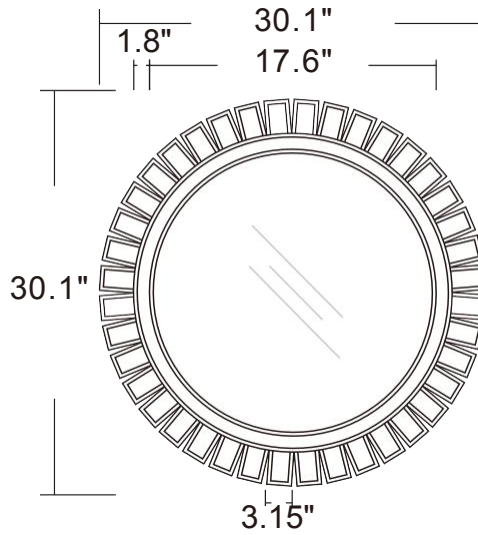

# INSTALLATION SPECIFICATION

Model No.:	826030-CMIR-AB
Finish:	antique brass , pewter
Mount type:	Wall-mounted
Orientation:	Horizontal
Material:	MDF
Storage included:	No
Overall size:	30.1"W x 1"D x30.1"H
Net weight:	14lbs
Lens material:	4mm copper-free environmental lens

# 30.1"

## Crafted Wall Mirror

All measurements are approximate .Measurements may vary +/-1/2

### Mirror section

4.3"