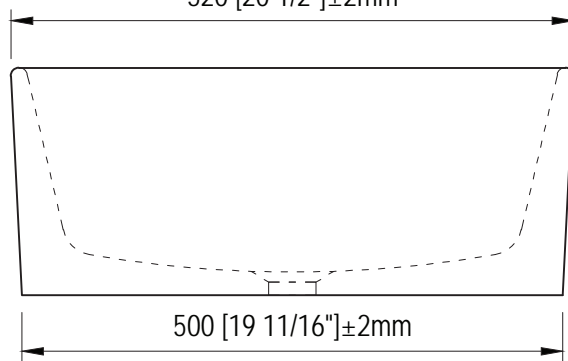

# MODEL: PAISLEY30

TOP VIEW

SIDE VIEW

FRONT VIEW

BACK VIEW

MODEL: PAISLEY30

MODEL: PAISLEY30

520 [20 1/2"]±2mm

500 [19 11/16"]±2mm

390 [15 3/8"]±2mm

385 [15 3/16"]±2mm

MODEL: PAISLEY-M-2436

MODEL: F2-0012