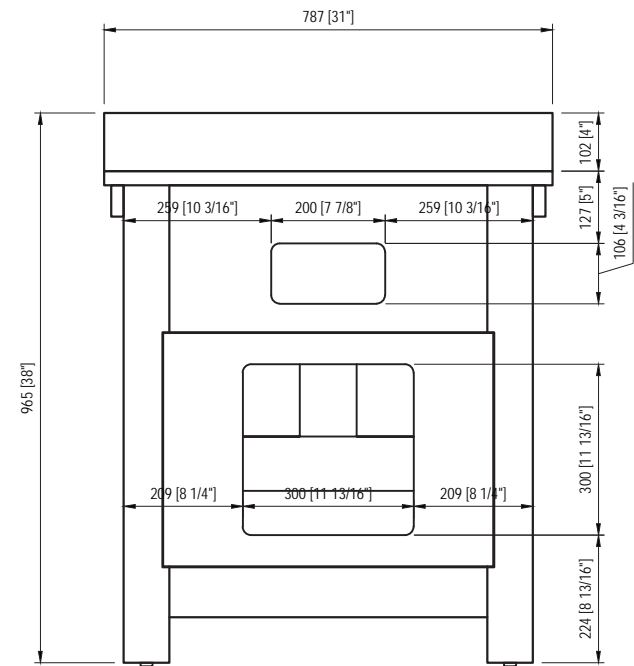

# MODEL: PAISLEY30

TOP VIEW

SIDE VIEW

FRONT VIEW

BACK VIEW

MODEL: PAISLEY30

MODEL: PAISLEY30

520 [20 1/2"]±2mm

500 [19 11/16"]±2mm

390 [15 3/8"]±2mm

385 [15 3/16"]±2mm

MODEL: PAISLEY-M-2436

MODEL: F2-0012