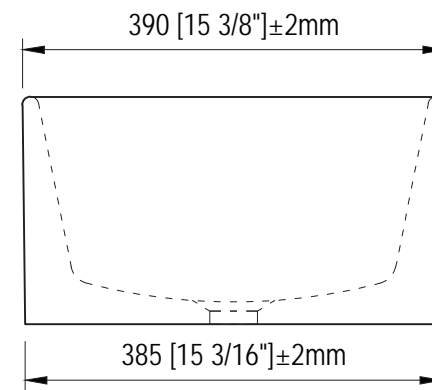

# MODEL: PAISLEY30

TOP VIEW

SIDE VIEW

FRONT VIEW

BACK VIEW

MODEL: PAISLEY30

MODEL: PAISLEY30

520 [20 1/2"]±2mm

500 [19 11/16"]±2mm

390 [15 3/8"]±2mm

385 [15 3/16"]±2mm

MODEL: PAISLEY-M-2436

MODEL: F2-0012