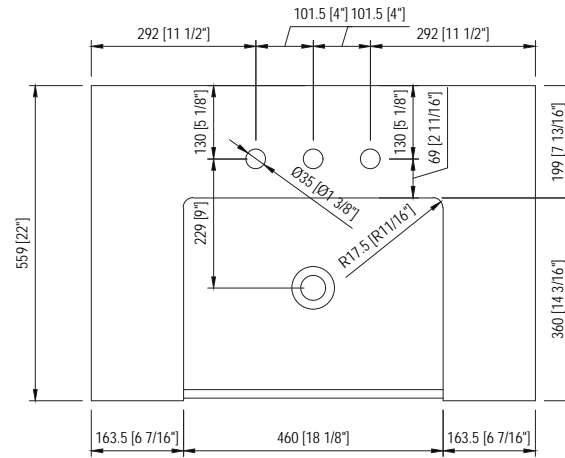

# MODEL: PAISLEY30

TOP VIEW

SIDE VIEW

FRONT VIEW

BACK VIEW

MODEL: PAISLEY30

MODEL: PAISLEY30

520 [20 1/2"]±2mm

500 [19 11/16"]±2mm

390 [15 3/8"]±2mm

385 [15 3/16"]±2mm

MODEL: PAISLEY-M-2436

MODEL: F2-0012