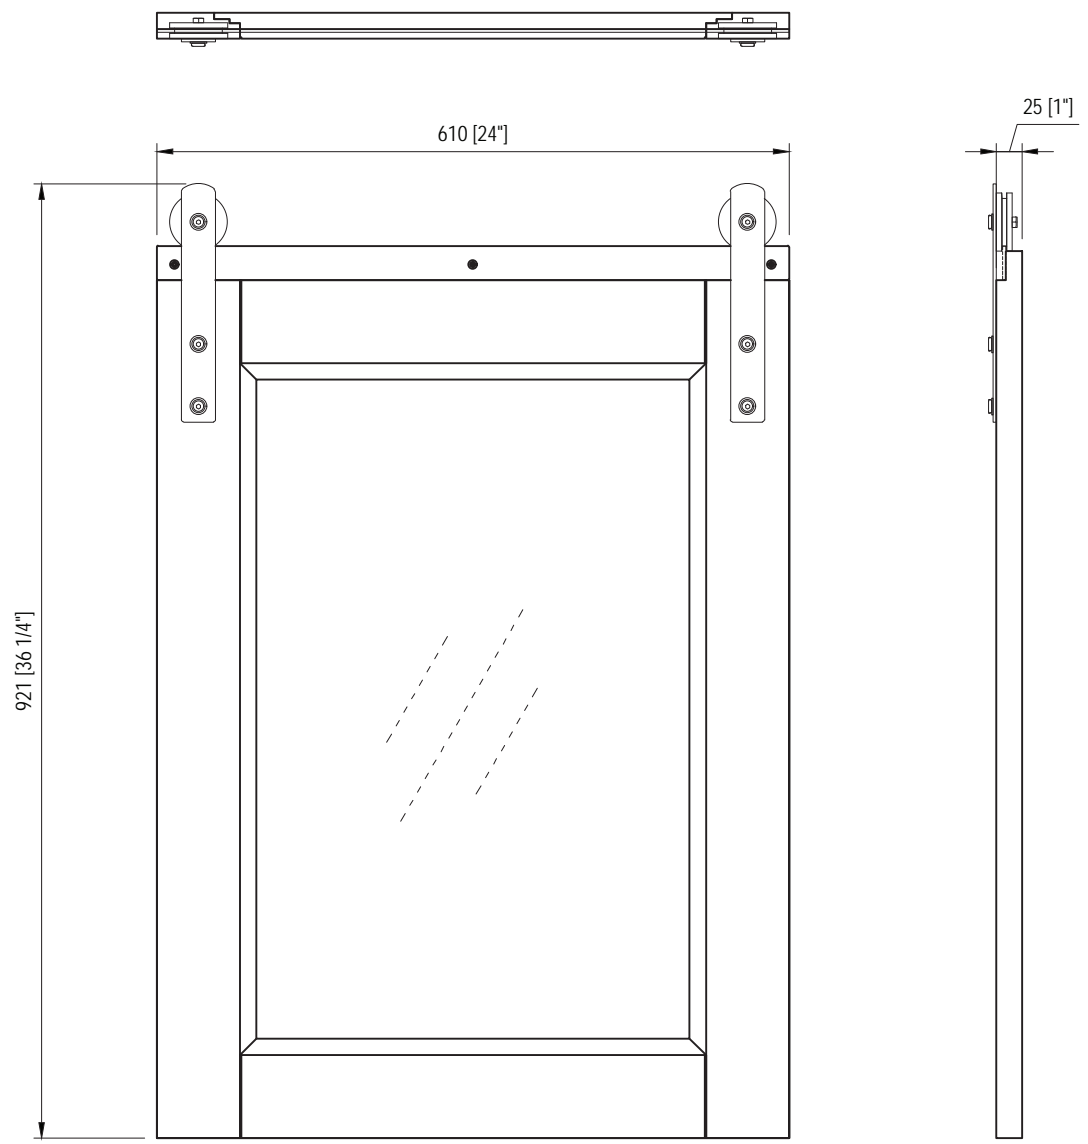

# MODEL: PAISLEY30

TOP VIEW

SIDE VIEW

FRONT VIEW

BACK VIEW

MODEL: PAISLEY30

MODEL: PAISLEY30

520 [20 1/2"]±2mm

500 [19 11/16"]±2mm

390 [15 3/8"]±2mm

385 [15 3/16"]±2mm

MODEL: PAISLEY-M-2436

MODEL: F2-0012