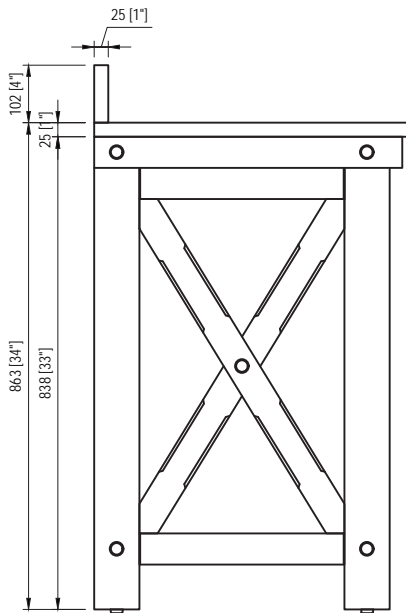

# MODEL: PAISLEY30

TOP VIEW

SIDE VIEW

FRONT VIEW

BACK VIEW

MODEL: PAISLEY30

MODEL: PAISLEY30

520 [20 1/2"]±2mm

500 [19 11/16"]±2mm

390 [15 3/8"]±2mm

385 [15 3/16"]±2mm

MODEL: PAISLEY-M-2436

MODEL: F2-0012