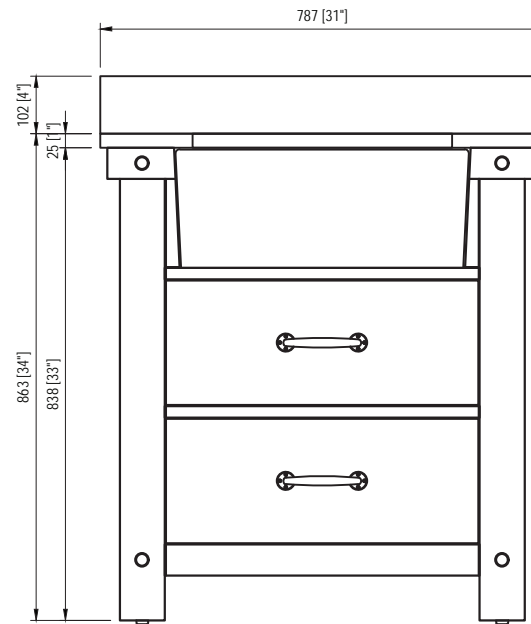

# MODEL: PAISLEY30

TOP VIEW

SIDE VIEW

FRONT VIEW

BACK VIEW

MODEL: PAISLEY30

MODEL: PAISLEY30

520 [20 1/2"]±2mm

500 [19 11/16"]±2mm

390 [15 3/8"]±2mm

385 [15 3/16"]±2mm

MODEL: PAISLEY-M-2436

MODEL: F2-0012