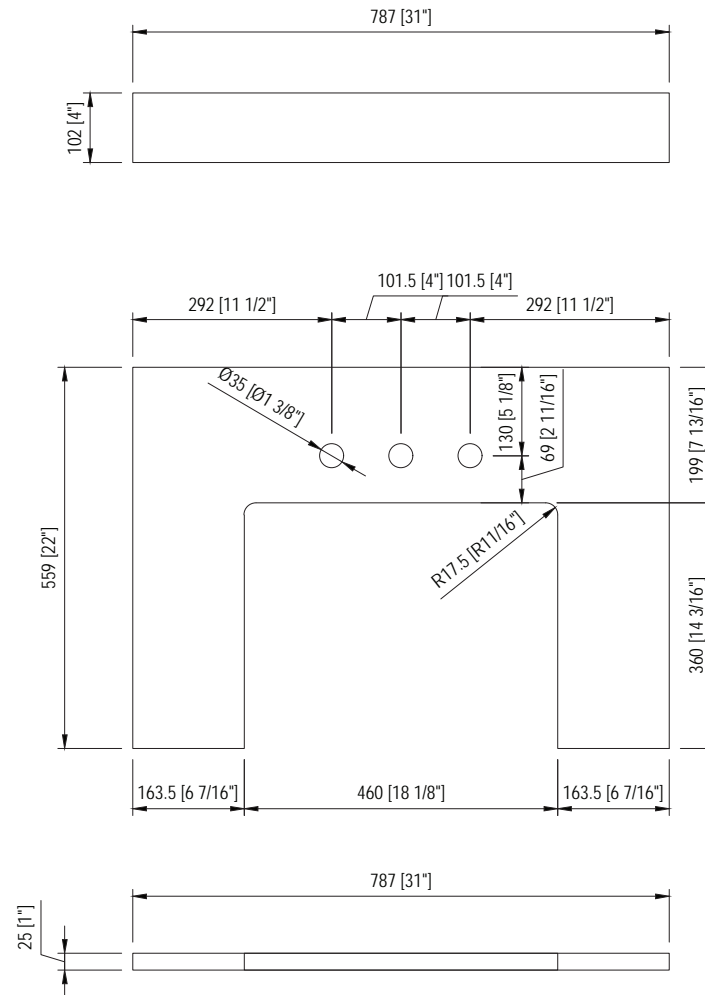

# MODEL: PAISLEY30

TOP VIEW

SIDE VIEW

FRONT VIEW

BACK VIEW

MODEL: PAISLEY30

MODEL: PAISLEY30

520 [20 1/2"]±2mm

500 [19 11/16"]±2mm

390 [15 3/8"]±2mm

385 [15 3/16"]±2mm

MODEL: PAISLEY-M-2436

MODEL: F2-0012