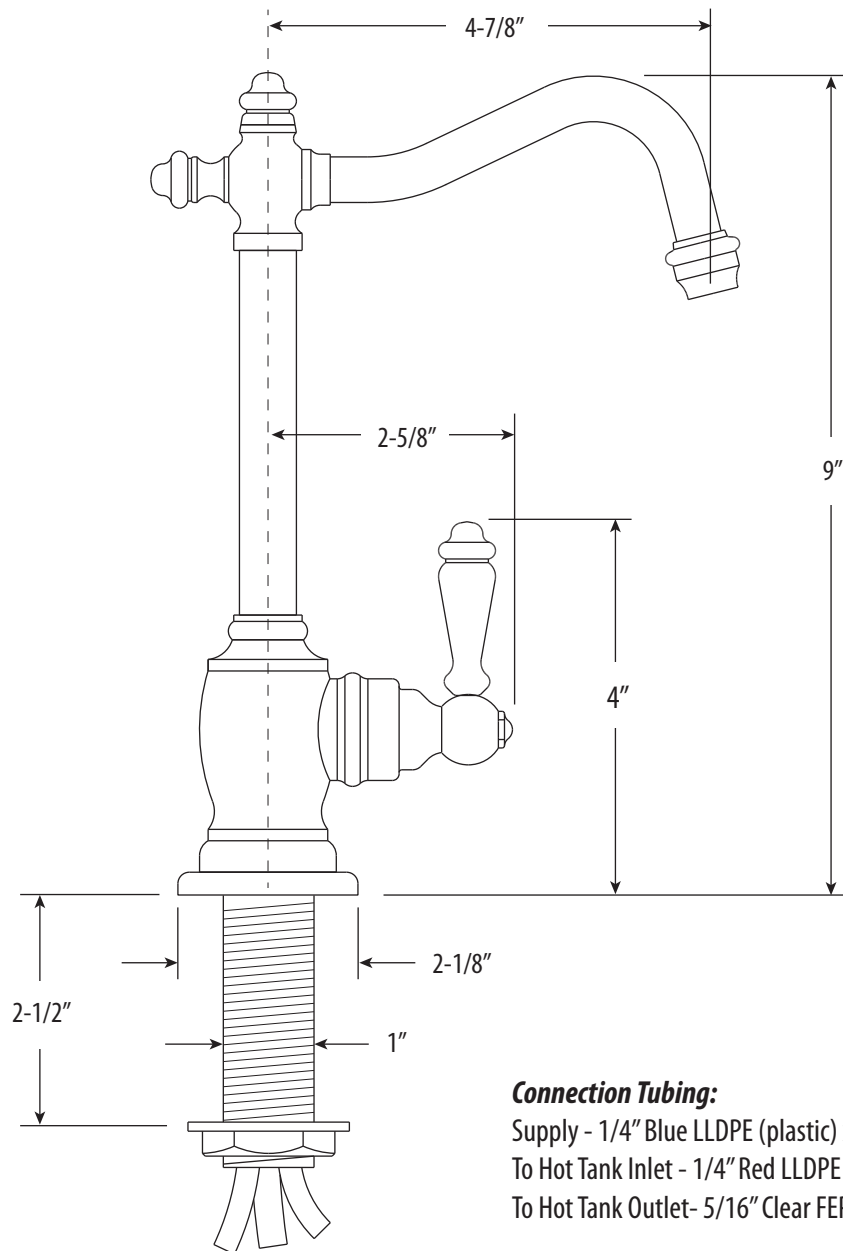

## ANNAPOLIS HOT ONLY FILTRATION FAUCET / LEVER HANDLE

# 1100H

- Max Counter Thickness 2-1/2"
- Install Hole Size Adaptable Up to 1-3/8"

**Connection Tubing:**

Supply - 1/4" Blue LLDPE (plastic) x 48"

To Hot Tank Inlet - 1/4" Red LLDPE (plastic) x 36"

To Hot Tank Outlet- 5/16" Clear FEP x 36"