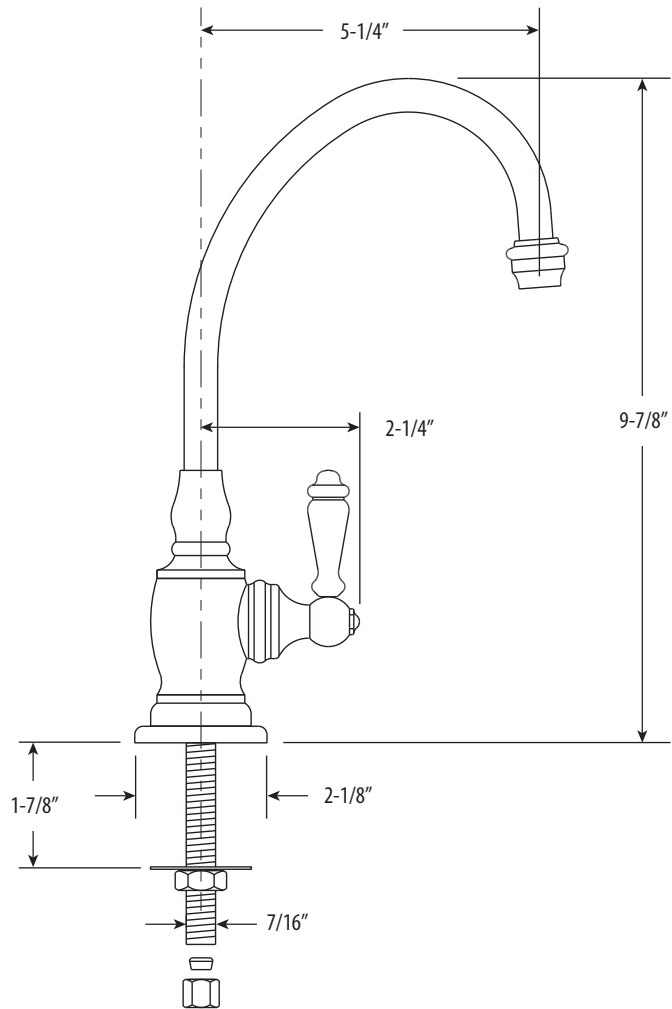

HAMPTON COLD ONLY FILTRATION FAUCET SPECS

Model # 1200C

PRODUCT DESCRIPTION

- Cold filtered water on demand.
- For use with Waterstone Filtration System.
- Part of the Hampton Traditional Suite.
- Unique C-spout with 5-1/4" reach.
- Spout swivels 360 degrees.
- Compatible with reverse osmosis filtration systems.
- 1/4 turn ceramic disk valve cartridges.
- 1.1 gpm maximum flow rate.
- 1/4" compression connection.
- Solid brass construction.
- Single lever handle.
- Lifetime Functional Warranty.
- Made in America.

CODES/STANDARDS APPLICABLE

Specified model meets or exceeds the following:

- ASME A112.18.1
- CSA B125.1
- NSF 61, 372
- CALGreen
- ADA Compliant

- Max Counter Thickness 1-7/8"
- Install Hole Size Adaptable Up to 3/4"