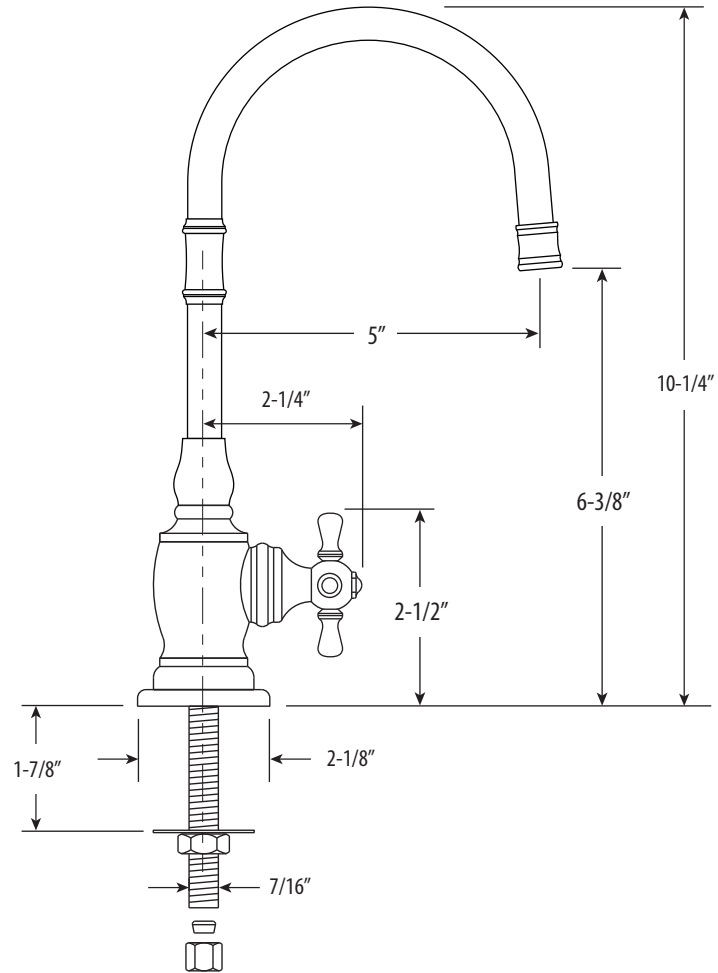

PEMBROKE COLD ONLY FILTRATION FAUCET SPECS

Model # 1252C

PRODUCT DESCRIPTION

- Cold filtered water on demand.
- For use with Waterstone Filtration System.
- Perfect compliment to traditional Pulldown Faucets.
- Decorative spout tip matches PLP Pulldown design.
- Unique C-spout with 5" reach.
- Spout swivels 360 degrees.
- Compatible with reverse osmosis filtration systems.
- 1/4 turn ceramic disk valve cartridges.
- 1.1 gpm maximum flow rate.
- 1/4" compression connection.
- Solid brass construction.
- Single cross handle.
- Lifetime functional warranty.
- Made in the USA.

CODES/STANDARDS APPLICABLE

Specified model meets or exceeds the following:

- ASME A112.18.1
- CSA B125.1
- NSF 61, 372
- CALGreen

- Max Counter Thickness 1-7/8"
- Install Hole Size Adaptable Up to 3/4"

DIMENSIONS MAY VARY AND ARE SUBJECT TO CHANGE. NO RESPONSIBILITY IS ASSUMED FOR USE OF SUPERCEDED OR VOIDED DATA