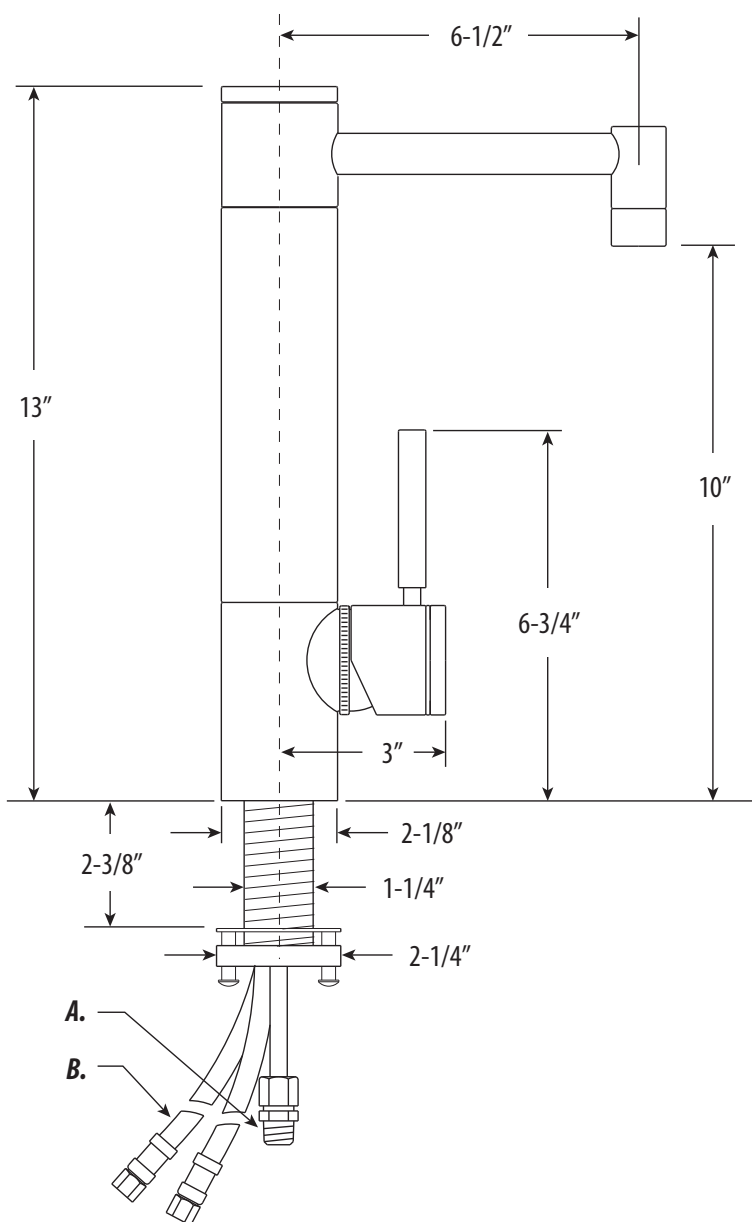

# 3500-2

- Max Counter Thickness 2-3/8"
- Minimum Install Hole Size 1-3/8"

- A. Side Spray Connection with 1/4" NPT Pipe Fitting
- B. Supply Hoses - 20" Long with 3/8" Compression Fittings

***DIMENSIONS MAY VARY AND ARE SUBJECT TO CHANGE. NO RESPONSIBILITY IS ASSUMED FOR USE OF SUPERCEDED OR VOIDED DATA***

### FEATURES

- Suite includes faucet, side spray and soap/lotion dispenser.
- Full size Kitchen Faucet with smaller reach.
- Perfect for smaller island sinks
- Part of the contemporary Hunley Suite.
- Straight spout has 6-1/2" reach and can swivel 360 degrees.
- Equipped with spray diverter and 1/4" NPT pipe fitting connection for optional side spray.
- 1.75 gpm maximum flow rate with aerated tip.
- Ergonomic single lever handle.
- Adjustable tension ring helps handle feel and prevents sag.
- Single handle can mount in front, right or left hand positions.
- When mounted on side, handle can adjust 22.5 degrees for backsplash clearance.
- Hot/cold ceramic disk valve cartridge.
- Made from solid brass or 316 stainless steel.
- Resistant to reverse osmosis water.
- Reinforced braided connection hoses.
- Reversible or removable hot/cold indicator rings.
- Lifetime functional warranty.
- Made in the USA.