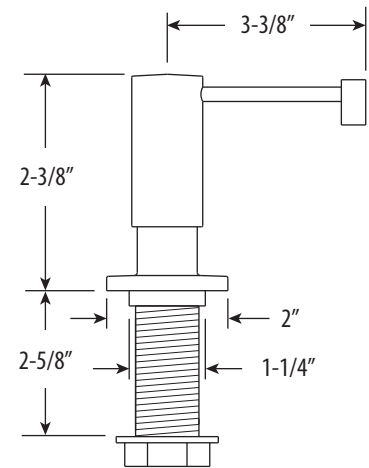

# 3500-2

- Max Counter Thickness 2-3/8"
- Minimum Install Hole Size 1-3/8"

- A. Side Spray Connection with 1/4" NPT Pipe Fitting
- B. Supply Hoses - 20" Long with 3/8" Compression Fittings

***DIMENSIONS MAY VARY AND ARE SUBJECT TO CHANGE. NO RESPONSIBILITY IS ASSUMED FOR USE OF SUPERCEDED OR VOIDED DATA***

### FEATURES

- Suite includes faucet, side spray and soap/lotion dispenser.
- Full size Kitchen Faucet with smaller reach.
- Perfect for smaller island sinks
- Part of the contemporary Hunley Suite.
- Straight spout has 6-1/2" reach and can swivel 360 degrees.
- Equipped with spray diverter and 1/4" NPT pipe fitting connection for optional side spray.
- 1.75 gpm maximum flow rate with aerated tip.
- Ergonomic single lever handle.
- Adjustable tension ring helps handle feel and prevents sag.
- Single handle can mount in front, right or left hand positions.
- When mounted on side, handle can adjust 22.5 degrees for backsplash clearance.
- Hot/cold ceramic disk valve cartridge.
- Made from solid brass or 316 stainless steel.
- Resistant to reverse osmosis water.
- Reinforced braided connection hoses.
- Reversible or removable hot/cold indicator rings.
- Lifetime functional warranty.
- Made in the USA.