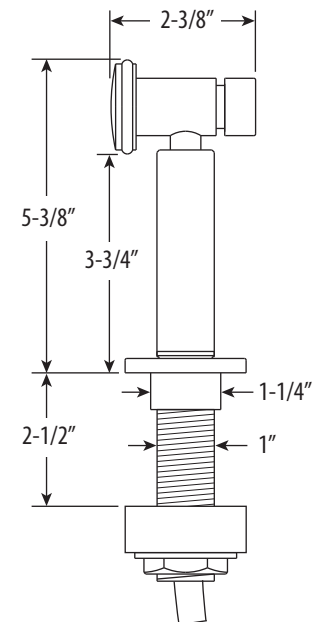

# 3500-2

- Max Counter Thickness 2-3/8"
- Minimum Install Hole Size 1-3/8"

- A. Side Spray Connection with 1/4" NPT Pipe Fitting
- B. Supply Hoses - 20" Long with 3/8" Compression Fittings

***DIMENSIONS MAY VARY AND ARE SUBJECT TO CHANGE. NO RESPONSIBILITY IS ASSUMED FOR USE OF SUPERCEDED OR VOIDED DATA***

### FEATURES

- Suite includes faucet, side spray and soap/lotion dispenser.
- Full size Kitchen Faucet with smaller reach.
- Perfect for smaller island sinks
- Part of the contemporary Hunley Suite.
- Straight spout has 6-1/2" reach and can swivel 360 degrees.
- Equipped with spray diverter and 1/4" NPT pipe fitting connection for optional side spray.
- 1.75 gpm maximum flow rate with aerated tip.
- Ergonomic single lever handle.
- Adjustable tension ring helps handle feel and prevents sag.
- Single handle can mount in front, right or left hand positions.
- When mounted on side, handle can adjust 22.5 degrees for backsplash clearance.
- Hot/cold ceramic disk valve cartridge.
- Made from solid brass or 316 stainless steel.
- Resistant to reverse osmosis water.
- Reinforced braided connection hoses.
- Reversible or removable hot/cold indicator rings.
- Lifetime functional warranty.
- Made in the USA.