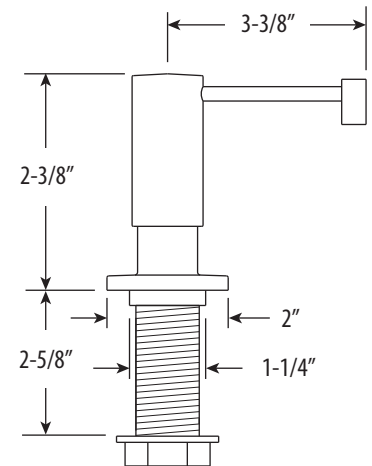

HUNLEY KITCHEN FAUCET / 12" ARTICULATED SPOUT / 3PC. SUITE

3600-12-3

- Max Counter Thickness 2-3/8"
- Minimum Install Hole Size 1-3/8"

- A. Side Spray Connection with 1/4" NPT Pipe Fitting
- B. Supply Hoses - 20" Long with 3/8" Compression Fittings

DIMENSIONS MAY VARY AND ARE SUBJECT TO CHANGE. NO RESPONSIBILITY IS ASSUMED FOR USE OF SUPERCEDED OR VOIDED DATA

HUNLEY KITCHEN FAUCET / 12" ARTICULATED SPOUT / 3PC. SUITE

3600-12-3

Finish Shown - Chrome

FEATURES

- Suite includes faucet, side spray, soap/lotion dispenser and air switch.
- Part of the contemporary Hunley Suite.
- Articulated spout has 12" reach and can swivel 360 degrees.
- Equipped with spray diverter and 1/4" NPT pipe fitting connection for optional side spray.
- 1.75 gpm maximum flow rate with aerated tip.
- Ergonomic single lever handle.
- Adjustable tension ring helps handle feel and prevents sag.
- Single handle can mount in front, right or left hand positions.
- When mounted on side, handle can adjust 22.5 degrees for backsplash clearance.
- Hot/cold ceramic disk valve cartridge.
- Made from solid brass or 316 stainless steel.
- Resistant to reverse osmosis water.
- Reinforced braided connection hoses.
- Reversible or removable hot/cold indicator rings.
- Lifetime functional warranty.
- Made in the USA.