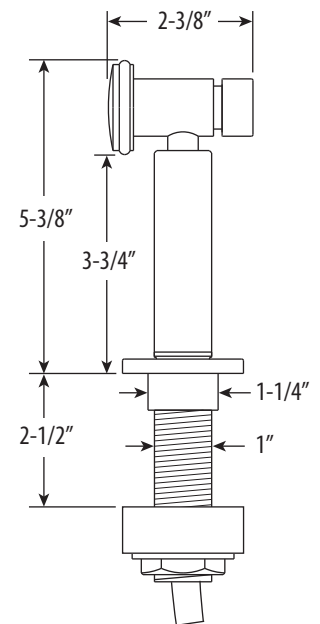

HUNLEY KITCHEN FAUCET / 12" ARTICULATED SPOUT / 3PC. SUITE

3600-12-3

- Max Counter Thickness 2-3/8"
- Minimum Install Hole Size 1-3/8"

- A. Side Spray Connection with 1/4" NPT Pipe Fitting
- B. Supply Hoses - 20" Long with 3/8" Compression Fittings

DIMENSIONS MAY VARY AND ARE SUBJECT TO CHANGE. NO RESPONSIBILITY IS ASSUMED FOR USE OF SUPERCEDED OR VOIDED DATA

HUNLEY KITCHEN FAUCET / 12" ARTICULATED SPOUT / 3PC. SUITE

3600-12-3

Finish Shown - Chrome

FEATURES

- Suite includes faucet, side spray, soap/lotion dispenser and air switch.
- Part of the contemporary Hunley Suite.
- Articulated spout has 12" reach and can swivel 360 degrees.
- Equipped with spray diverter and 1/4" NPT pipe fitting connection for optional side spray.
- 1.75 gpm maximum flow rate with aerated tip.
- Ergonomic single lever handle.
- Adjustable tension ring helps handle feel and prevents sag.
- Single handle can mount in front, right or left hand positions.
- When mounted on side, handle can adjust 22.5 degrees for backsplash clearance.
- Hot/cold ceramic disk valve cartridge.
- Made from solid brass or 316 stainless steel.
- Resistant to reverse osmosis water.
- Reinforced braided connection hoses.
- Reversible or removable hot/cold indicator rings.
- Lifetime functional warranty.
- Made in the USA.