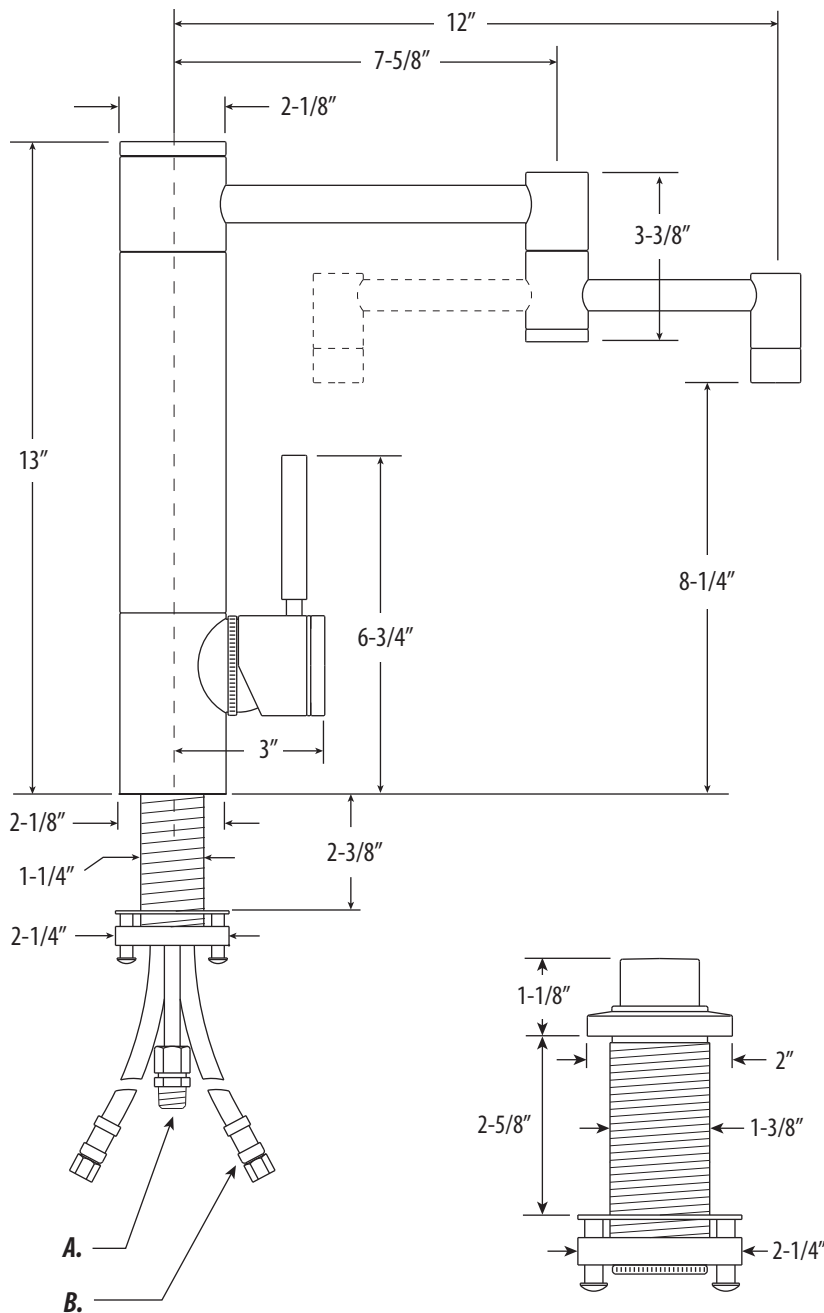

HUNLEY KITCHEN FAUCET / 12" ARTICULATED SPOUT / 3PC. SUITE

3600-12-3

- Max Counter Thickness 2-3/8"
- Minimum Install Hole Size 1-3/8"

- A. Side Spray Connection with 1/4" NPT Pipe Fitting
- B. Supply Hoses - 20" Long with 3/8" Compression Fittings

DIMENSIONS MAY VARY AND ARE SUBJECT TO CHANGE. NO RESPONSIBILITY IS ASSUMED FOR USE OF SUPERCEDED OR VOIDED DATA

HUNLEY KITCHEN FAUCET / 12" ARTICULATED SPOUT / 3PC. SUITE

3600-12-3

Finish Shown - Chrome

FEATURES

- Suite includes faucet, side spray, soap/lotion dispenser and air switch.
- Part of the contemporary Hunley Suite.
- Articulated spout has 12" reach and can swivel 360 degrees.
- Equipped with spray diverter and 1/4" NPT pipe fitting connection for optional side spray.
- 1.75 gpm maximum flow rate with aerated tip.
- Ergonomic single lever handle.
- Adjustable tension ring helps handle feel and prevents sag.
- Single handle can mount in front, right or left hand positions.
- When mounted on side, handle can adjust 22.5 degrees for backsplash clearance.
- Hot/cold ceramic disk valve cartridge.
- Made from solid brass or 316 stainless steel.
- Resistant to reverse osmosis water.
- Reinforced braided connection hoses.
- Reversible or removable hot/cold indicator rings.
- Lifetime functional warranty.
- Made in the USA.