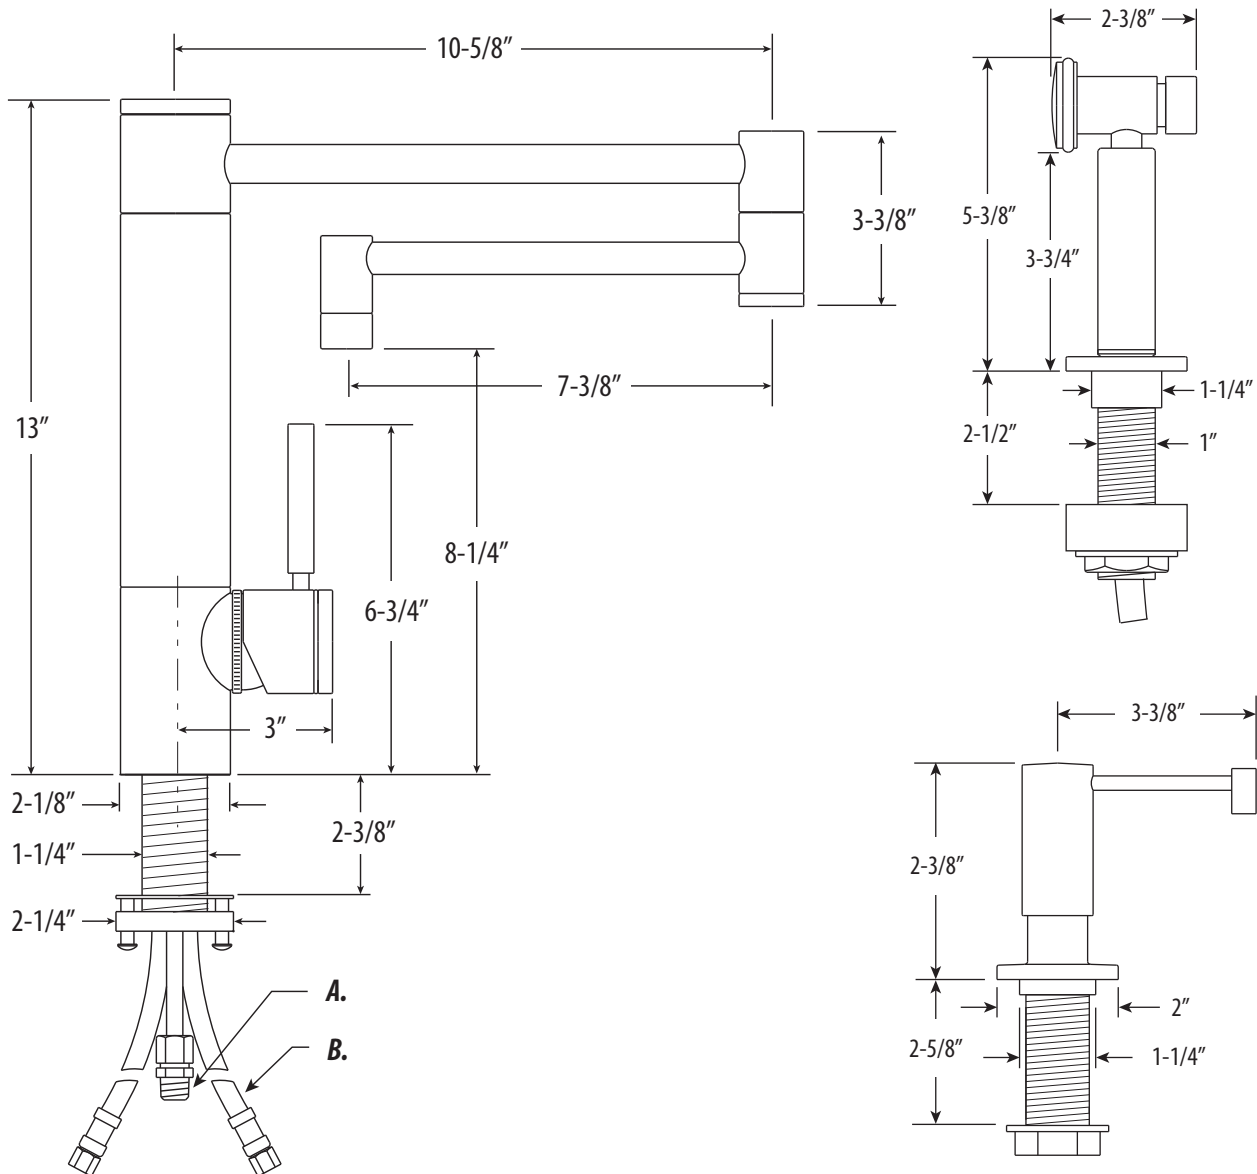

## HUNLEY KITCHEN FAUCET / 18" ARTICULATED SPOUT / 2PC. SUITE

# 3600-18-2

- Max Counter Thickness 2-3/8"
- Minimum Install Hole Size 1-3/8"

- A. Side Spray Connection with 1/4" NPT Pipe Fitting
- B. Supply Hoses - 20" Long with 3/8" Compression Fittings

**ECO BRASS**  
HIGH PERFORMANCE LEAD FREE BRASS

**DIMENSIONS MAY VARY AND ARE SUBJECT TO CHANGE. NO RESPONSIBILITY IS ASSUMED FOR USE OF SUPERCEDED OR VOIDED DATA**

### FEATURES

- Suite includes faucet, side spray and soap/lotion dispenser.
- Part of the contemporary Hunley Suite.
- Articulated spout has 18" reach and can swivel 360 degrees.
- Equipped with spray diverter and 1/4" NPT pipe fitting connection for optional side spray.
- 1.75 gpm maximum flow rate with aerated tip.
- Ergonomic single lever handle.
- Adjustable tension ring helps handle feel and prevents sag.
- Single handle can mount in front, right or left hand positions.
- When mounted on side, handle can adjust 22.5 degrees for backsplash clearance.
- Hot/cold ceramic disk valve cartridge.
- Made from solid brass or 316 stainless steel.
- Resistant to reverse osmosis water.
- Reinforced braided connection hoses.
- Reversible or removable hot/cold indicator rings.
- Lifetime functional warranty.
- Made in the USA.