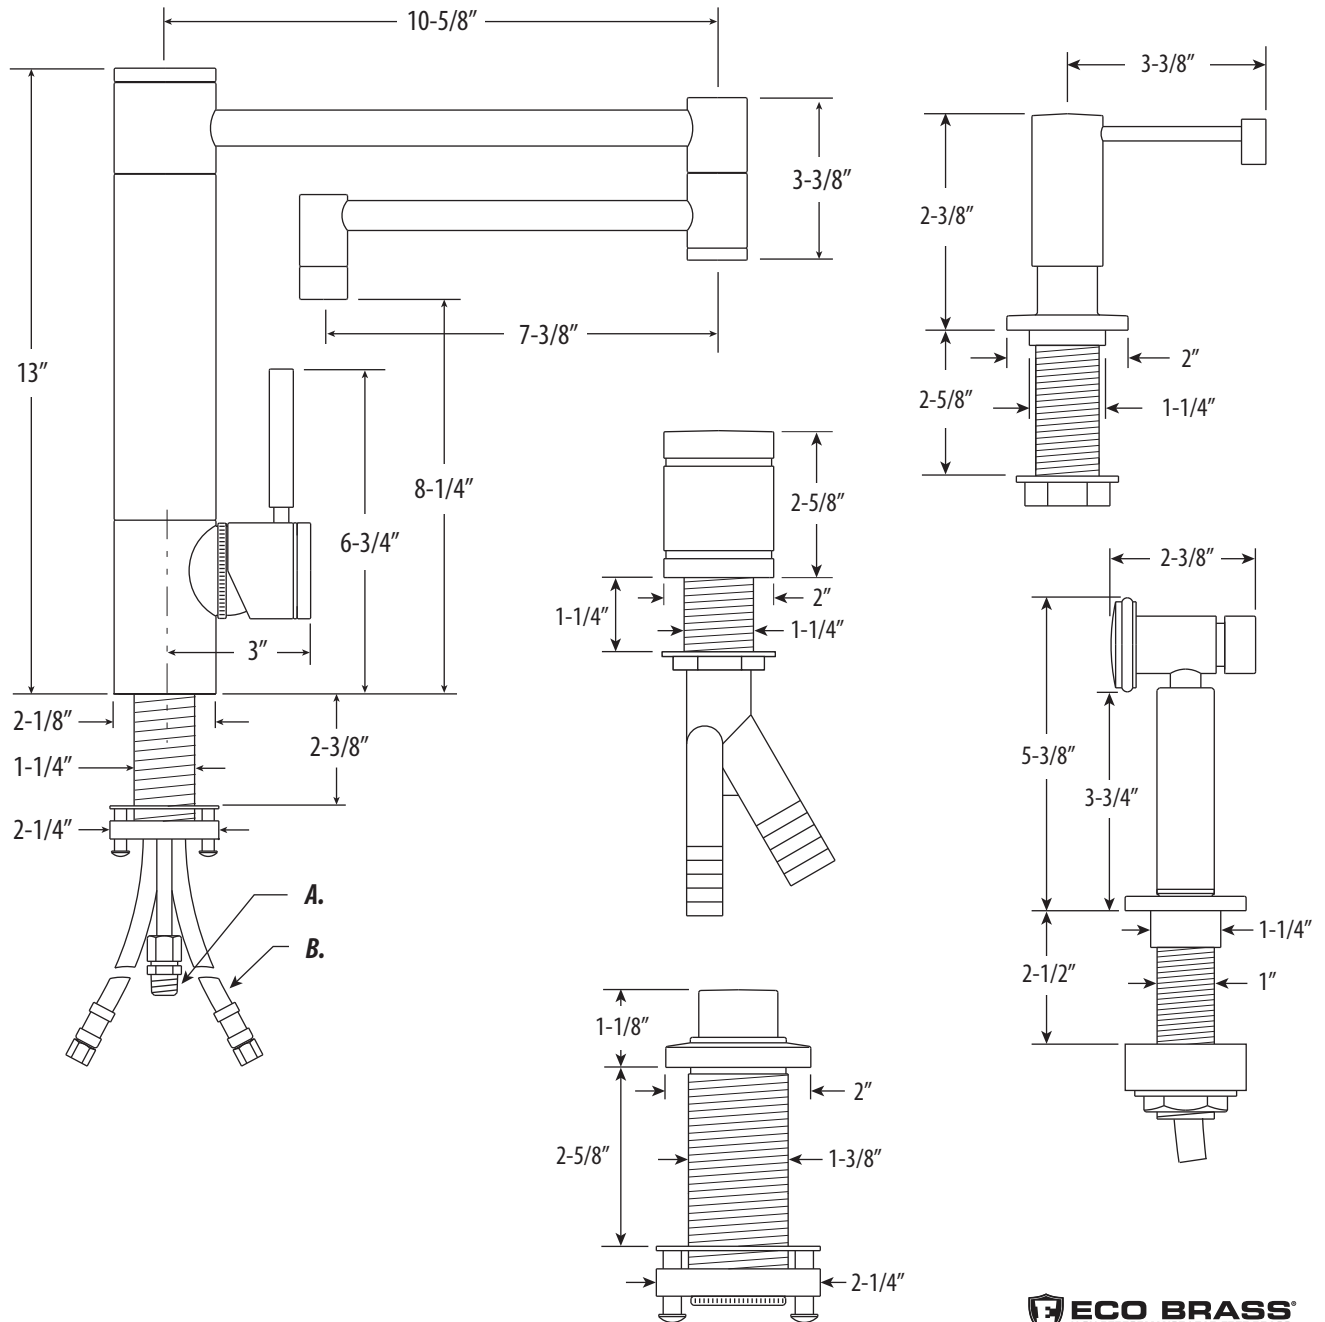

## HUNLEY KITCHEN FAUCET / 18" ARTICULATED SPOUT / 4PC. SUITE

# 3600-18-4

- Max Counter Thickness 2-3/8"
- Minimum Install Hole Size 1-3/8"

- A. Side Spray Connection with 1/4" NPT Pipe Fitting
- B. Supply Hoses - 20" Long with 3/8" Compression Fittings

**ECO BRASS**  
HIGH PERFORMANCE LEAD FREE BRASS

### FEATURES

- Suite includes faucet, side spray, soap/lotion dispenser, air switch single port air gap.
- Part of the contemporary Hunley Suite.
- Articulated spout has 18" reach and can swivel 360 degrees.
- Equipped with spray diverter and 1/4" NPT pipe fitting connection for optional side spray.
- 1.75 gpm maximum flow rate with aerated tip.
- Ergonomic single lever handle.
- Adjustable tension ring helps handle feel and prevents sag.
- Single handle can mount in front, right or left hand positions.
- When mounted on side, handle can adjust 22.5 degrees for backsplash clearance.
- Hot/cold ceramic disk valve cartridge.
- Made from solid brass or 316 stainless steel.
- Resistant to reverse osmosis water.
- Reinforced braided connection hoses.
- Reversible or removable hot/cold indicator rings.
- Lifetime functional warranty.
- Made in the USA.