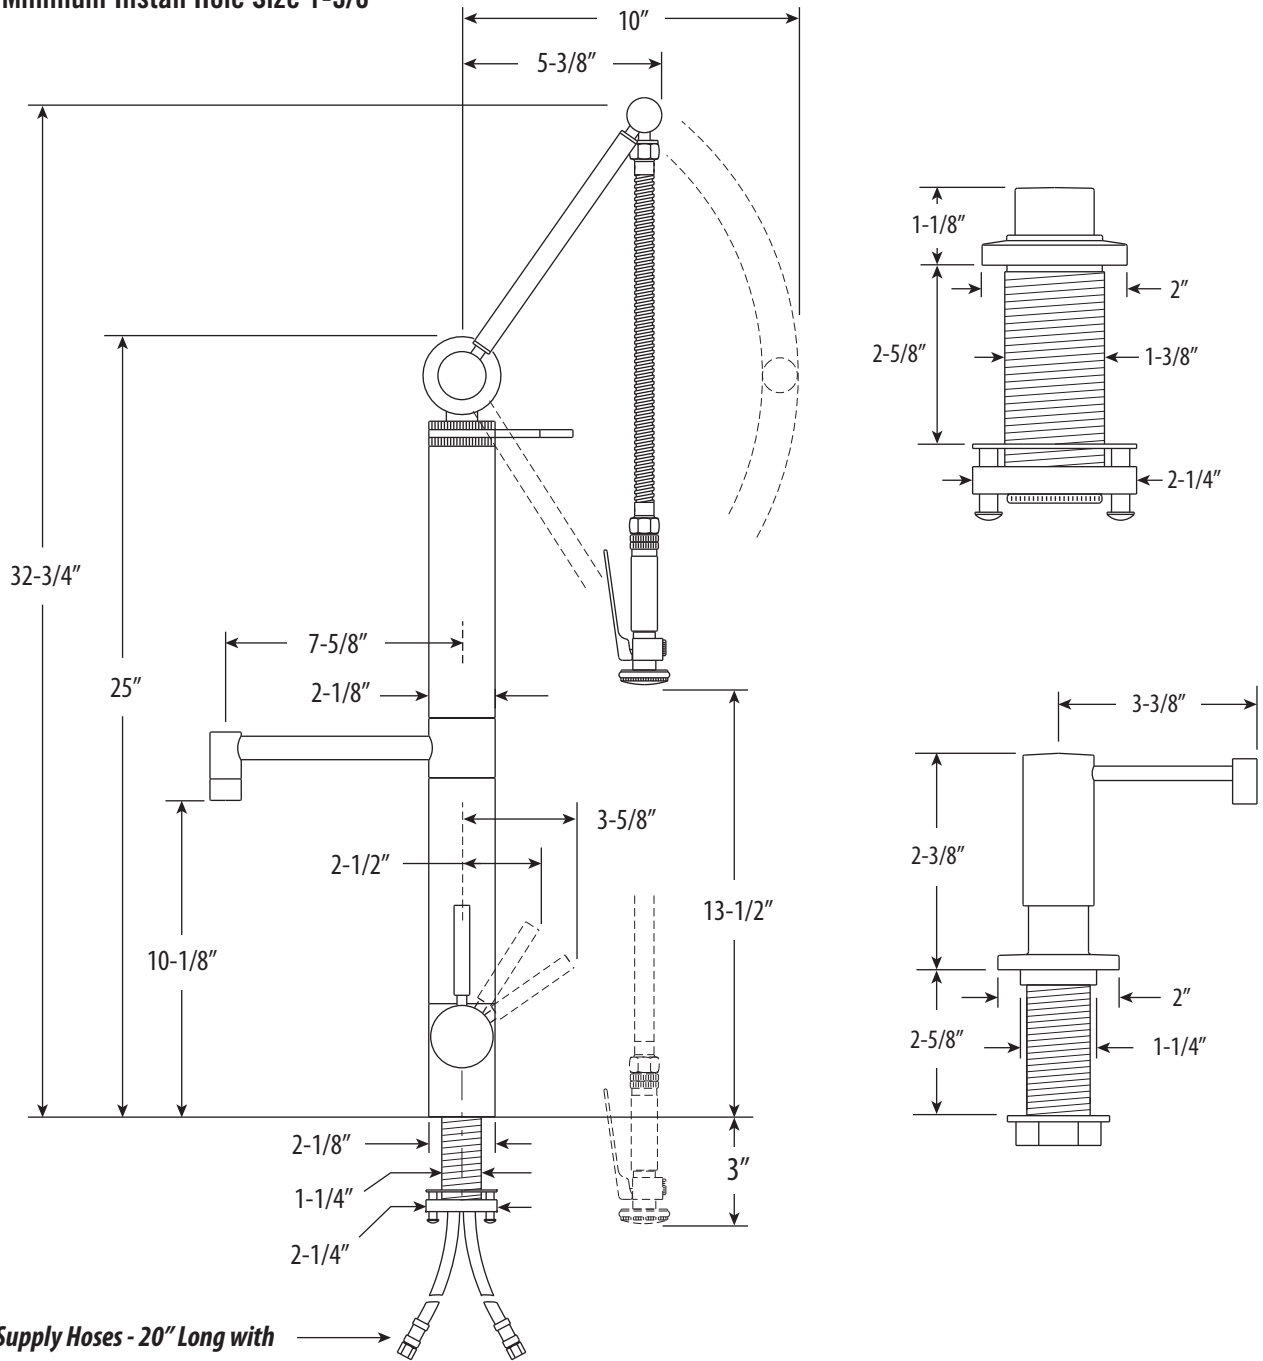

CONTEMPORARY GANTRY PULLDOWN FAUCET / STRAIGHT SPOUT / 3PC. SUITE

3700-3

- Max Counter Thickness 2-3/8"
- Minimum Install Hole Size 1-3/8"

DIMENSIONS MAY VARY AND ARE SUBJECT TO CHANGE. NO RESPONSIBILITY IS ASSUMED FOR USE OF SUPERCEDED OR VOIDED DATA

Finish Shown - Chrome

FEATURES

- Suite includes faucet, soap/lotion dispenser and air switch.
- Unique, patent protected design.
- Spray arm spring technology gives the sprayer an easy, smooth pull.
- Straight spout has 7-5/8" reach and can swivel 360 degrees.
- Spray arm extends and pivots to reach all areas of sink.
- Lever handle sprayer instantly diverts water from aerated stream to wide spray when handle is held.
- 1.75 gpm maximum flow rate with aerated tip.
- Adjustable tension ring helps handle feel and prevents sag.
- Single handle can mount in front, right or left hand positions.
- When mounted on side, handle can adjust 22.5 degrees for backsplash clearance.
- Hot/cold ceramic disk valve cartridge.
- Resistant to reverse osmosis water.
- Made from solid brass or 316 stainless steel.
- Reinforced braided connection hoses.
- Includes reversible or removable hot/cold indicator ring.
- Lifetime functional warranty.
- Made in the USA.