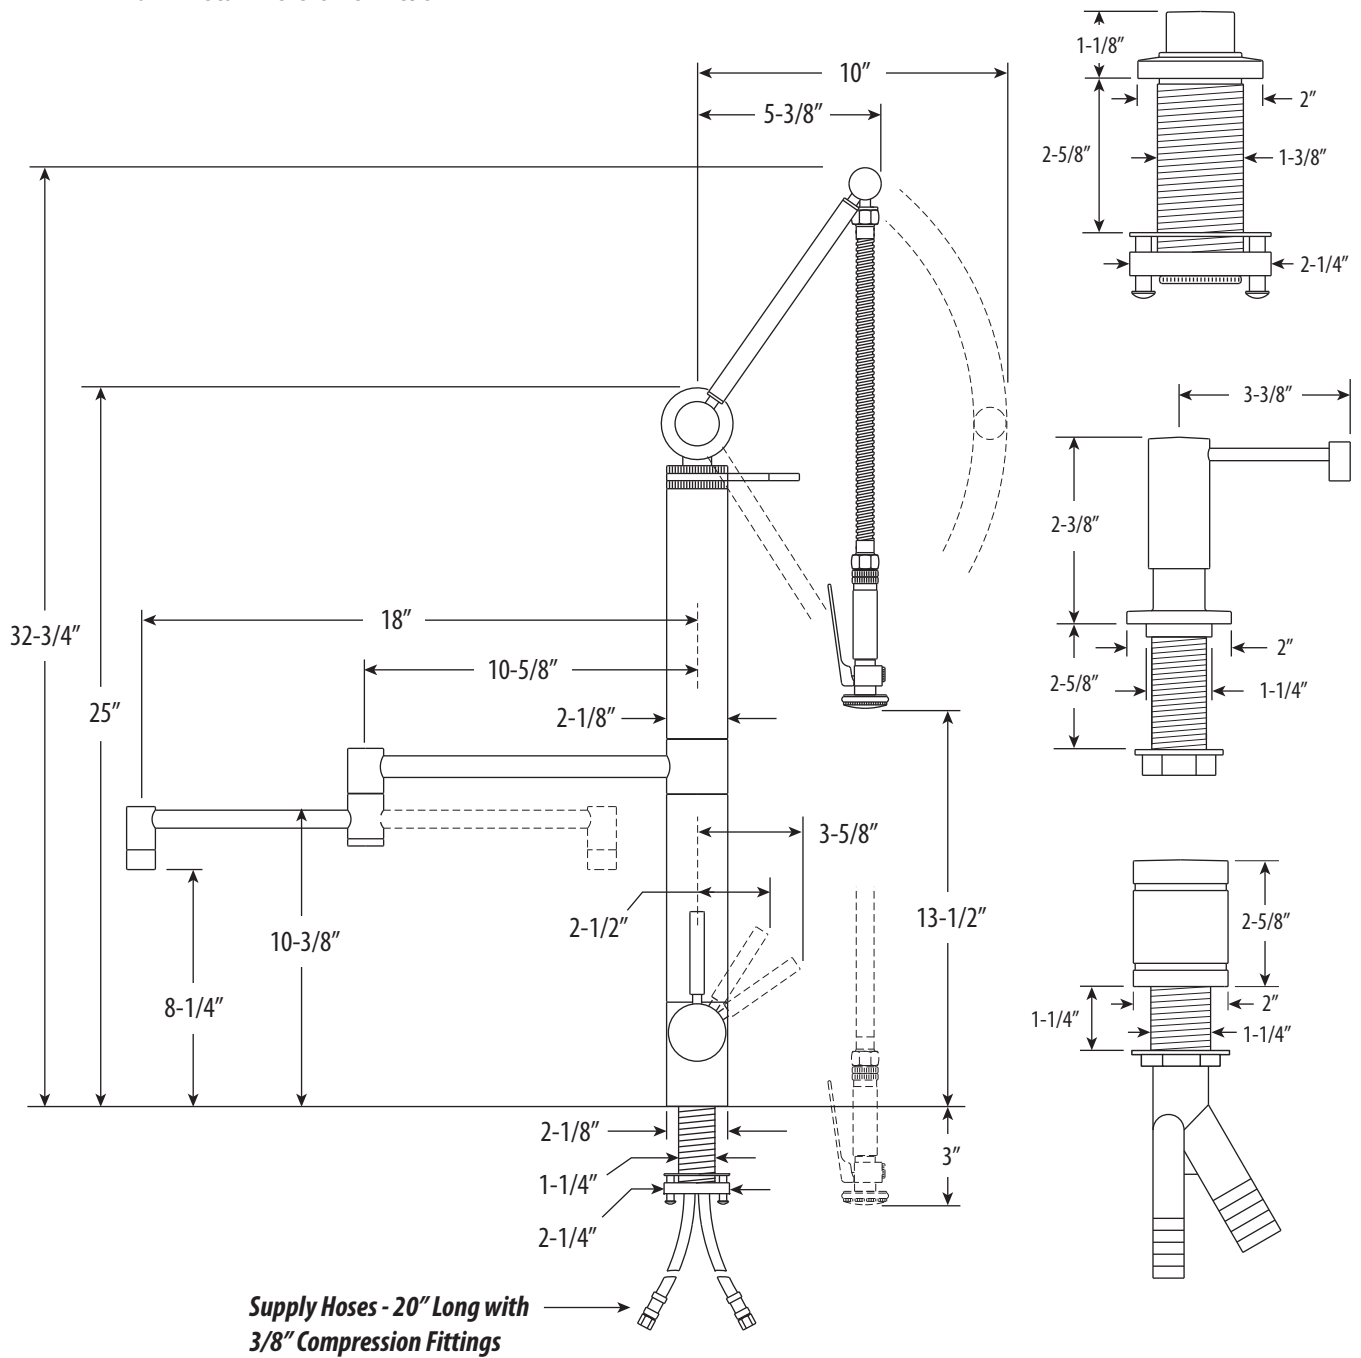

## CONTEMPORARY GANTRY FAUCET / 12" ARTICULATED SPOUT / 4PC. SUITE **3710-12-4**

- Max Counter Thickness 2-3/8"
- Minimum Install Hole Size 1-3/8"

**DIMENSIONS MAY VARY AND ARE SUBJECT TO CHANGE. NO RESPONSIBILITY IS ASSUMED FOR USE OF SUPERCEDED OR VOIDED DATA**

## CONTEMPORARY GANTRY FAUCET / 12" ARTICULATED SPOUT / 4PC. SUITE **3710-12-4**

Finish Shown - Polished Nickel

### **FEATURES**

- Suite includes faucet, soap/lotion dispenser, air switch and single port air gap.
- Unique, patent protected design.
- Spray arm spring technology gives the sprayer an easy, smooth pull.
- Articulated spout has 12" reach and can swivel 360 degrees.
- Spray arm extends and pivots to reach all areas of sink.
- Lever handle sprayer instantly diverts water from aerated stream to wide spray when handle is held.
- 1.75 gpm maximum flow rate with aerated tip.
- Adjustable tension ring helps handle feel and prevents sag.
- Single handle can mount in front, right or left hand positions.
- When mounted on side, handle can adjust 22.5 degrees for backsplash clearance.
- Hot/cold ceramic disk valve cartridge.
- Resistant to reverse osmosis water.
- Made from solid brass or 316 stainless steel.
- Reinforced braided connection hoses.
- Includes reversible or removable hot/cold indicator ring.
- Lifetime functional warranty.
- Made in the USA.