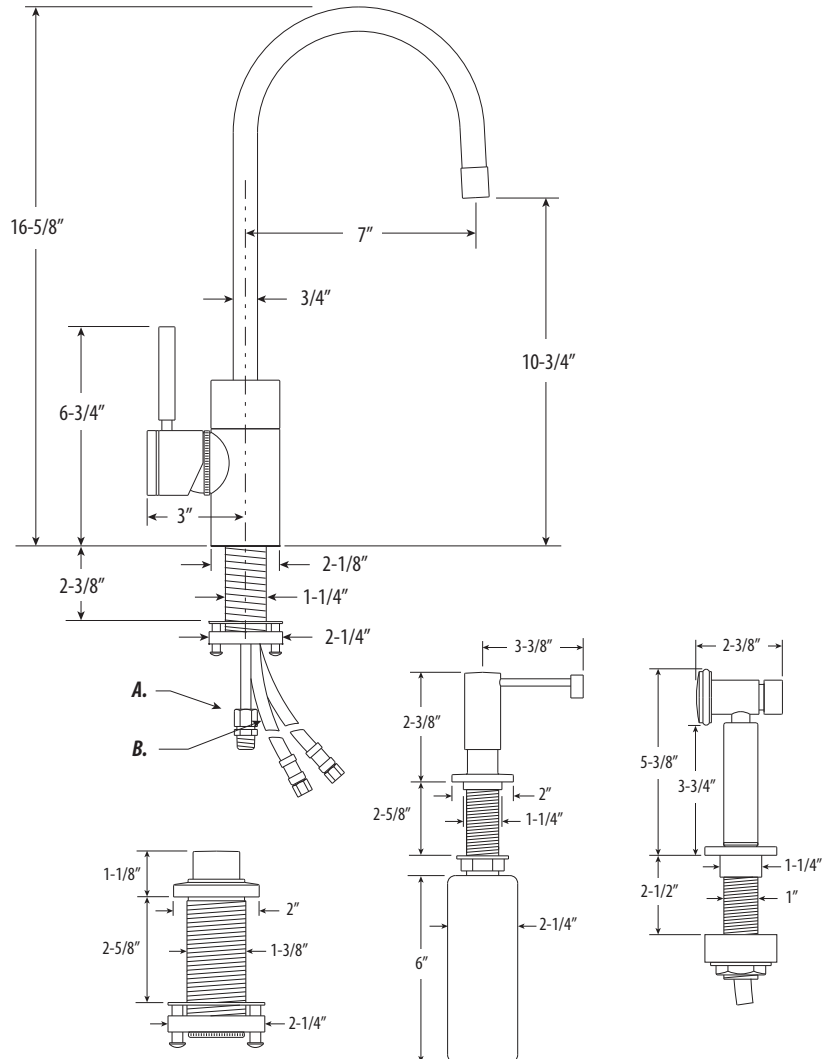

### PRODUCT DESCRIPTION

- Suite includes Side Spray, Soap/Lotion Dispenser and Air Switch.
- Full size, smaller reach Kitchen Faucet.
- Ideal for kitchen islands or wet bars.
- Classic C-spout with 7" reach.
- Part of the Parche Contemporary Suite.
- Spout swivels 360 degrees.
- Equipped with diverter for optional side spray.
- 1.75 gpm maximum flow rate with aerated tip.
- Aerated stream.
- Ergonomic single lever handle.
- Adjustable PTFE "Friction Lock" helps handle feel and prevents sag.
- Handle adjusts 22.5 degrees in either direction for backsplash clearance.
- Hot/Cold ceramic disk valve cartridge.
- Reversible and removable hot/ring ring indicator.
- Created from quality solid brass or stainless steel.
- Compatible with Reverse Osmosis filtration systems.
- Reinforced braided connection hoses.
- Lifetime functional warranty.
- Made in America.

### CODES/STANDARDS APPLICABLE

Specified model meets or exceeds the following:

- ASME A112.18.1
- CSA B125.1
- NSF 61, 372
- CALGreen

- Max Counter Thickness 2-3/8"
- Minimum Install Hole Size 1-3/8"

A. Spray Connection with 3/8" Compression Fitting

B. Supply Hoses - 20" Long with 3/8" Compression Fittings

ECO BRASS  
HIGH PERFORMANCE LEAD FREE BRASS