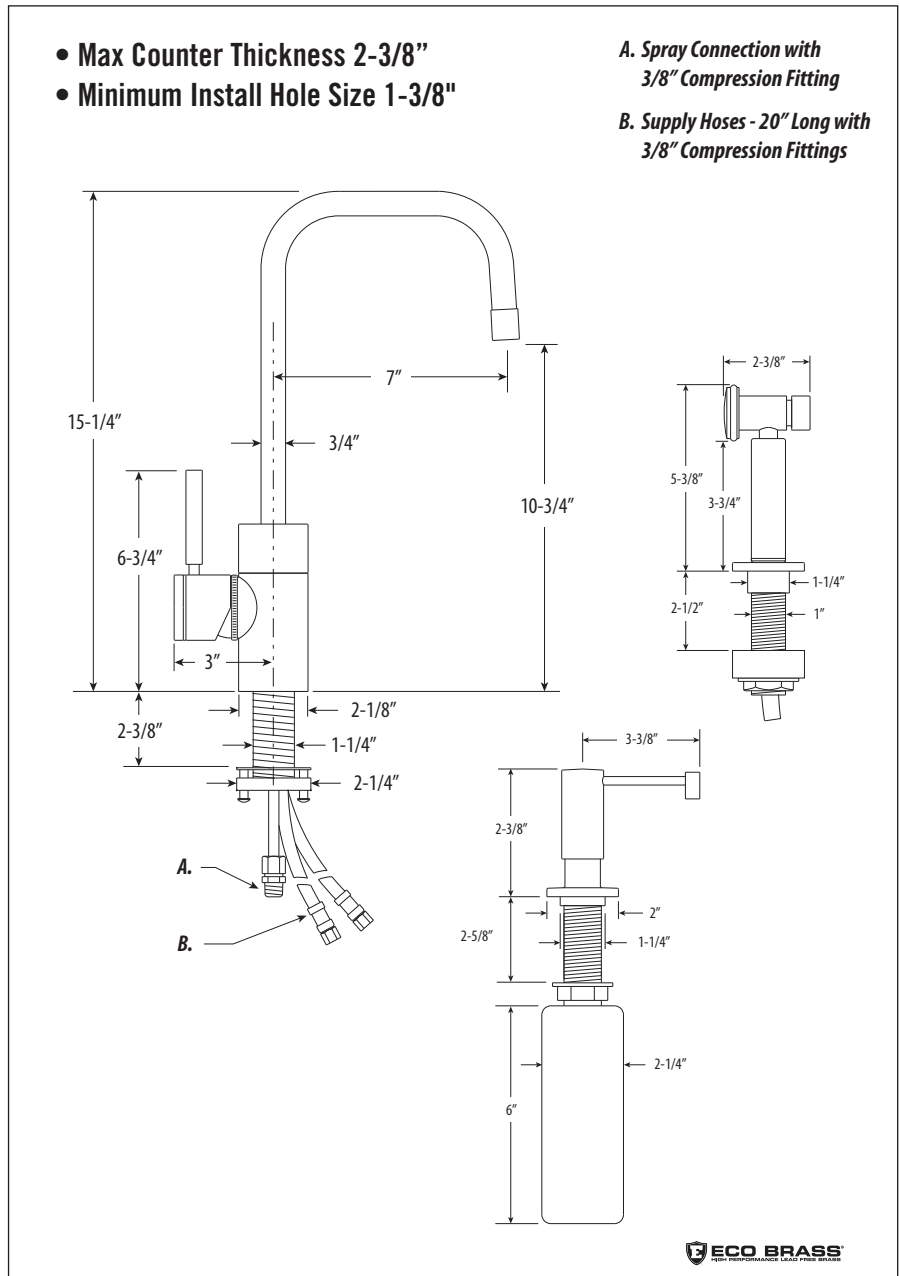

AVAILABLE IN 30 FINISHES + SOLID STAINLESS STEEL

Antique Brass - AB

Antique Bronze - ABZ

Antique Copper - AC

American Bronze - AMB

Antique Pewter - AP

Gloss Black - GB

Black Nickel - BLN

Black-Oil Rubbed Bronze - ORB

Caribbean Bronze - CB

Chocolate Bronze - CHB

Chrome - CH

Classic Bronze - CLZ

Distressed Antique Brass - DAB

Distressed Antique Copper - DAC

Distressed American Bronze - DAMB

Distressed Antique Pewter - DAP

Matte Black - MB

Polished Brass - PB

Polished Copper - PC

Polished Gold - PG

Polished Nickel - PN

Satin Brass - SB

Satin Chrome - SC

Satin Gold - SG

Satin Nickel - SN

Stainless Steel - SS*

Tuscan Brass - TB

Unlaquered Polished Brass - UPB

Venetian Bronze - VB

Weathered Brass - WB

Weathered Copper - WC