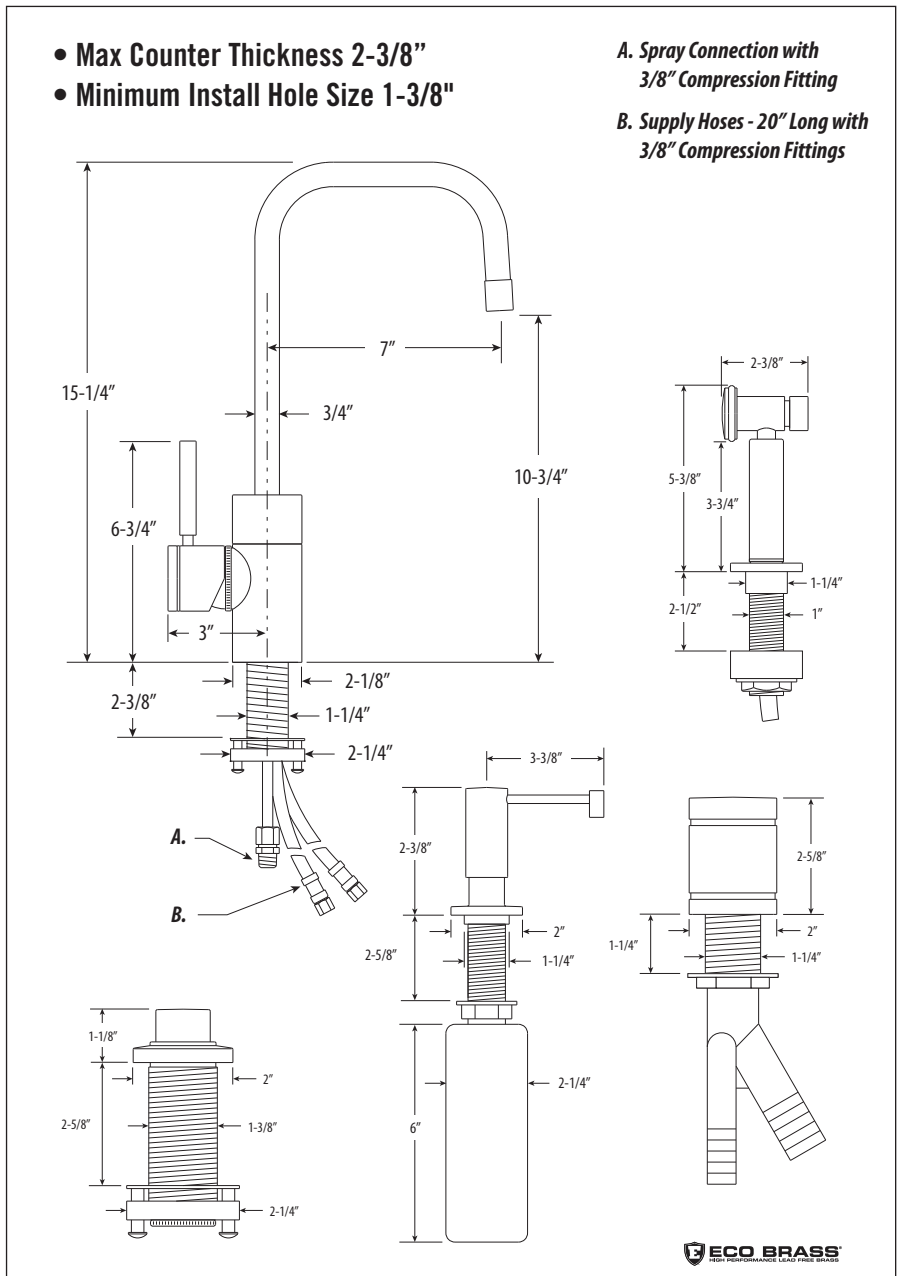

AVAILABLE IN 30 FINISHES + SOLID STAINLESS STEEL

Antique Brass - AB
Antique Bronze - ABZ
Antique Copper - AC
American Bronze - AMB
Antique Pewter - AP
Gloss Black - GB
Black Nickel - BLN
Black-Oil Rubbed Bronze - ORB
Caribbean Bronze - CB
Chocolate Bronze - CHB
Chrome - CH

Classic Bronze - CLZ
Distressed Antique Brass - DAB
Distressed Antique Copper - DAC
Distressed American Bronze - DAMB
Distressed Antique Pewter - DAP
Matte Black - MB
Polished Brass - PB
Polished Copper - PC
Polished Gold - PG
Polished Nickel - PN
Satin Brass - SB

Satin Chrome - SC
Satin Gold - SG
Satin Nickel - SN
Stainless Steel - SS*
Tuscan Brass - TB
Unlaquered Polished Brass - UPB
Venetian Bronze - VB
Weathered Brass - WB
Weathered Copper - WC