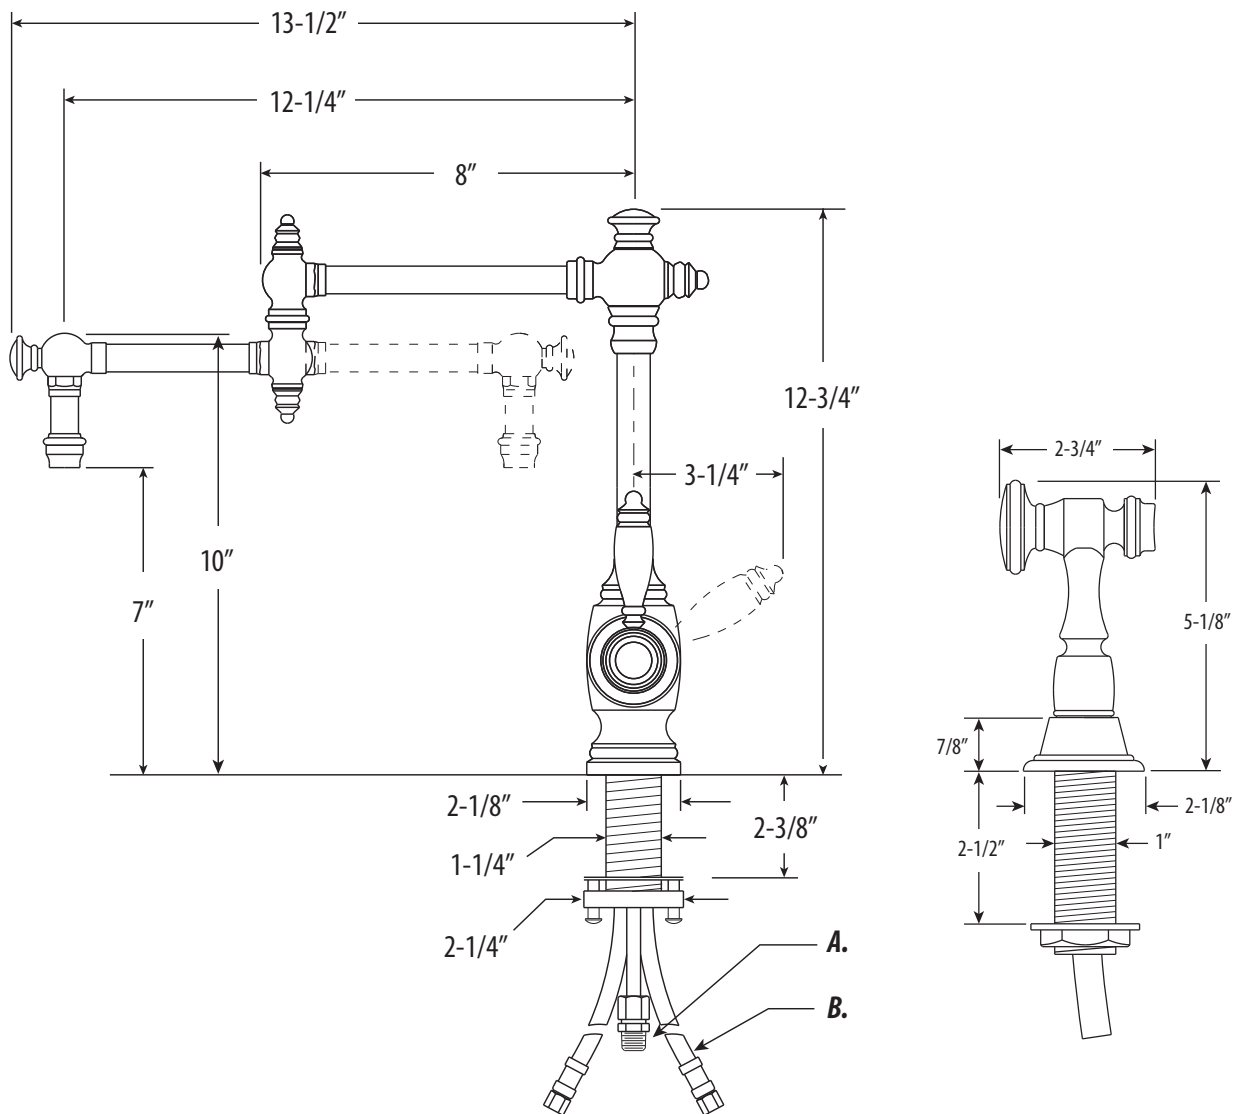

TOWSON KITCHEN FAUCET / 12" ARTICULATED SPOUT / W SIDE SPRAY 4100-12-1

- Max Counter Thickness 2-3/8"
- Minimum Install Hole Size 1-3/8"

- A. Side Spray Connection with 1/4" NPT Pipe Fitting
- B. Supply Hoses - 20" Long with 3/8" Compression Fittings

DIMENSIONS MAY VARY AND ARE SUBJECT TO CHANGE. NO RESPONSIBILITY IS ASSUMED FOR USE OF SUPERCEDED OR VOIDED DATA

TOWSON KITCHEN FAUCET / 12" ARTICULATED SPOUT / W SIDE SPRAY 4100-12-1

Finish Shown - Satin Nickel

AVAILABLE IN 30 FINISHES

FEATURES

- Suite includes faucet and side spray.
- Part of the traditional Towson Suite.
- Articulated spout has 12" reach and can swivel 360 degrees.
- Equipped with spray diverter and 1/4" NPT pipe fitting connection for optional side spray.
- 1.75 gpm maximum flow rate with aerated tip.
- Ergonomic single lever handle.
- Adjustable tension ring helps handle feel and prevents sag.
- Single handle can mount in front, right or left hand positions.
- When mounted on side, handle can adjust 45 degrees for backsplash clearance.
- Hot/cold ceramic disk valve cartridge.
- Made from solid brass.
- Resistant to reverse osmosis water.
- Reinforced braided connection hoses.
- Includes 3 handle button options.
- Lifetime functional warranty.
- Made in the USA.