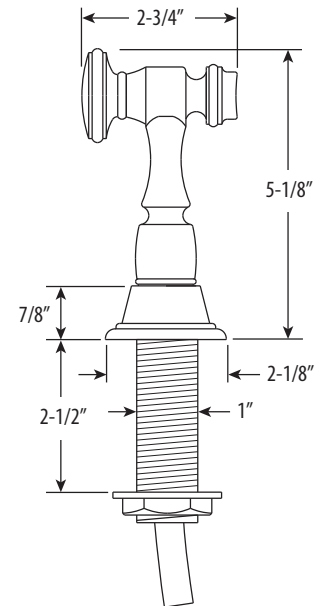

## TOWSON KITCHEN FAUCET / 12" ARTICULATED SPOUT / 2PC. SUITE

# 4100-12-2

- Max Counter Thickness 2-3/8"
- Minimum Install Hole Size 1-3/8"

- A. Side Spray Connection with 1/4" NPT Pipe Fitting
- B. Supply Hoses - 20" Long with 3/8" Compression Fittings

**DIMENSIONS MAY VARY AND ARE SUBJECT TO CHANGE. NO RESPONSIBILITY IS ASSUMED FOR USE OF SUPERCEDED OR VOIDED DATA**

### FEATURES

- Suite includes faucet, side spray and soap/lotion dispenser.
- Part of the traditional Towson Suite.
- Articulated spout has 12" reach and can swivel 360 degrees.
- Equipped with spray diverter and 1/4" NPT pipe fitting connection for optional side spray.
- 1.75 gpm maximum flow rate with aerated tip.
- Ergonomic single lever handle.
- Adjustable tension ring helps handle feel and prevents sag.
- Single handle can mount in front, right or left hand positions.
- When mounted on side, handle can adjust 45 degrees for backsplash clearance.
- Hot/cold ceramic disk valve cartridge.
- Made from solid brass.
- Resistant to reverse osmosis water.
- Reinforced braided connection hoses.
- Includes 3 handle button options.
- Lifetime functional warranty.
- Made in the USA.