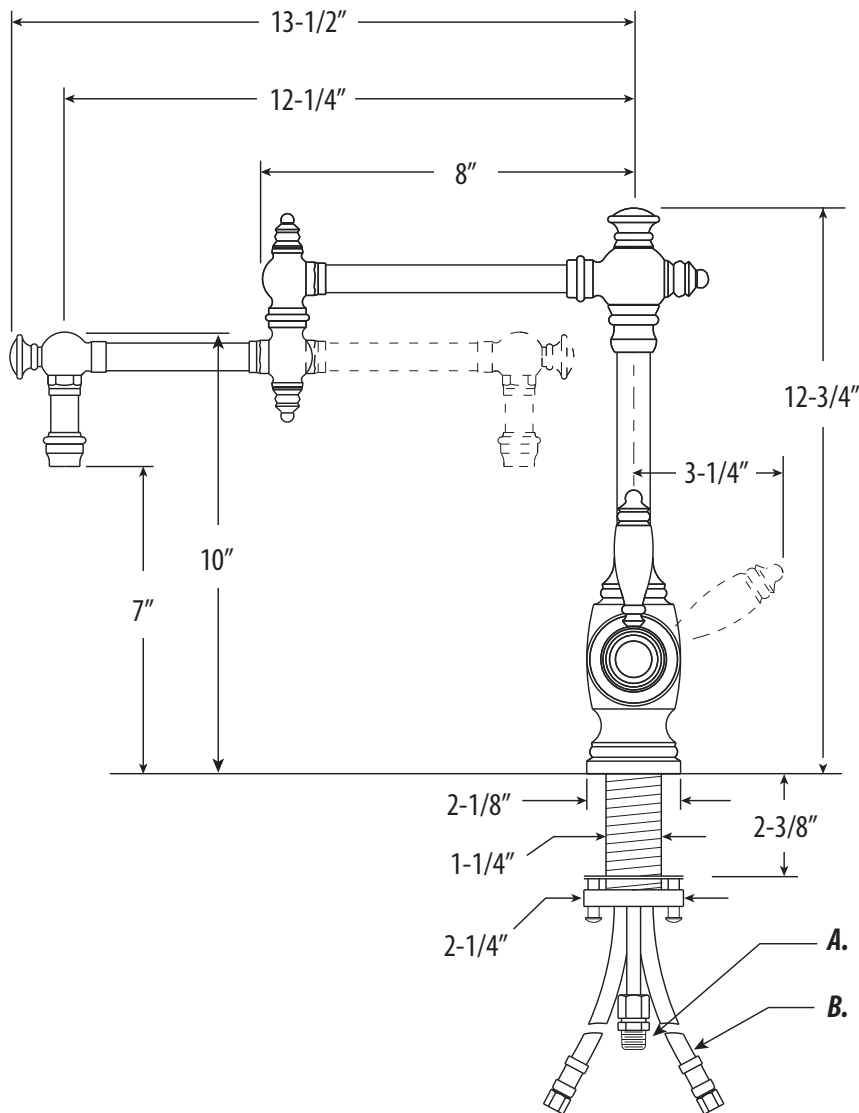

## TOWSON KITCHEN FAUCET / 12" ARTICULATED SPOUT / 2PC. SUITE

# 4100-12-2

- Max Counter Thickness 2-3/8"
- Minimum Install Hole Size 1-3/8"

- A. Side Spray Connection with 1/4" NPT Pipe Fitting
- B. Supply Hoses - 20" Long with 3/8" Compression Fittings

**DIMENSIONS MAY VARY AND ARE SUBJECT TO CHANGE. NO RESPONSIBILITY IS ASSUMED FOR USE OF SUPERCEDED OR VOIDED DATA**

### FEATURES

- Suite includes faucet, side spray and soap/lotion dispenser.
- Part of the traditional Towson Suite.
- Articulated spout has 12" reach and can swivel 360 degrees.
- Equipped with spray diverter and 1/4" NPT pipe fitting connection for optional side spray.
- 1.75 gpm maximum flow rate with aerated tip.
- Ergonomic single lever handle.
- Adjustable tension ring helps handle feel and prevents sag.
- Single handle can mount in front, right or left hand positions.
- When mounted on side, handle can adjust 45 degrees for backsplash clearance.
- Hot/cold ceramic disk valve cartridge.
- Made from solid brass.
- Resistant to reverse osmosis water.
- Reinforced braided connection hoses.
- Includes 3 handle button options.
- Lifetime functional warranty.
- Made in the USA.