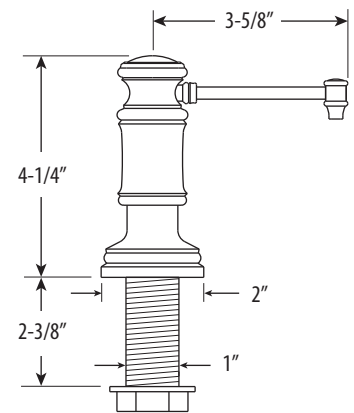

## TOWSON KITCHEN FAUCET / 12" ARTICULATED SPOUT / 2PC. SUITE

# 4100-12-2

- Max Counter Thickness 2-3/8"
- Minimum Install Hole Size 1-3/8"

- A. Side Spray Connection with 1/4" NPT Pipe Fitting
- B. Supply Hoses - 20" Long with 3/8" Compression Fittings

**DIMENSIONS MAY VARY AND ARE SUBJECT TO CHANGE. NO RESPONSIBILITY IS ASSUMED FOR USE OF SUPERCEDED OR VOIDED DATA**

### FEATURES

- Suite includes faucet, side spray and soap/lotion dispenser.
- Part of the traditional Towson Suite.
- Articulated spout has 12" reach and can swivel 360 degrees.
- Equipped with spray diverter and 1/4" NPT pipe fitting connection for optional side spray.
- 1.75 gpm maximum flow rate with aerated tip.
- Ergonomic single lever handle.
- Adjustable tension ring helps handle feel and prevents sag.
- Single handle can mount in front, right or left hand positions.
- When mounted on side, handle can adjust 45 degrees for backsplash clearance.
- Hot/cold ceramic disk valve cartridge.
- Made from solid brass.
- Resistant to reverse osmosis water.
- Reinforced braided connection hoses.
- Includes 3 handle button options.
- Lifetime functional warranty.
- Made in the USA.