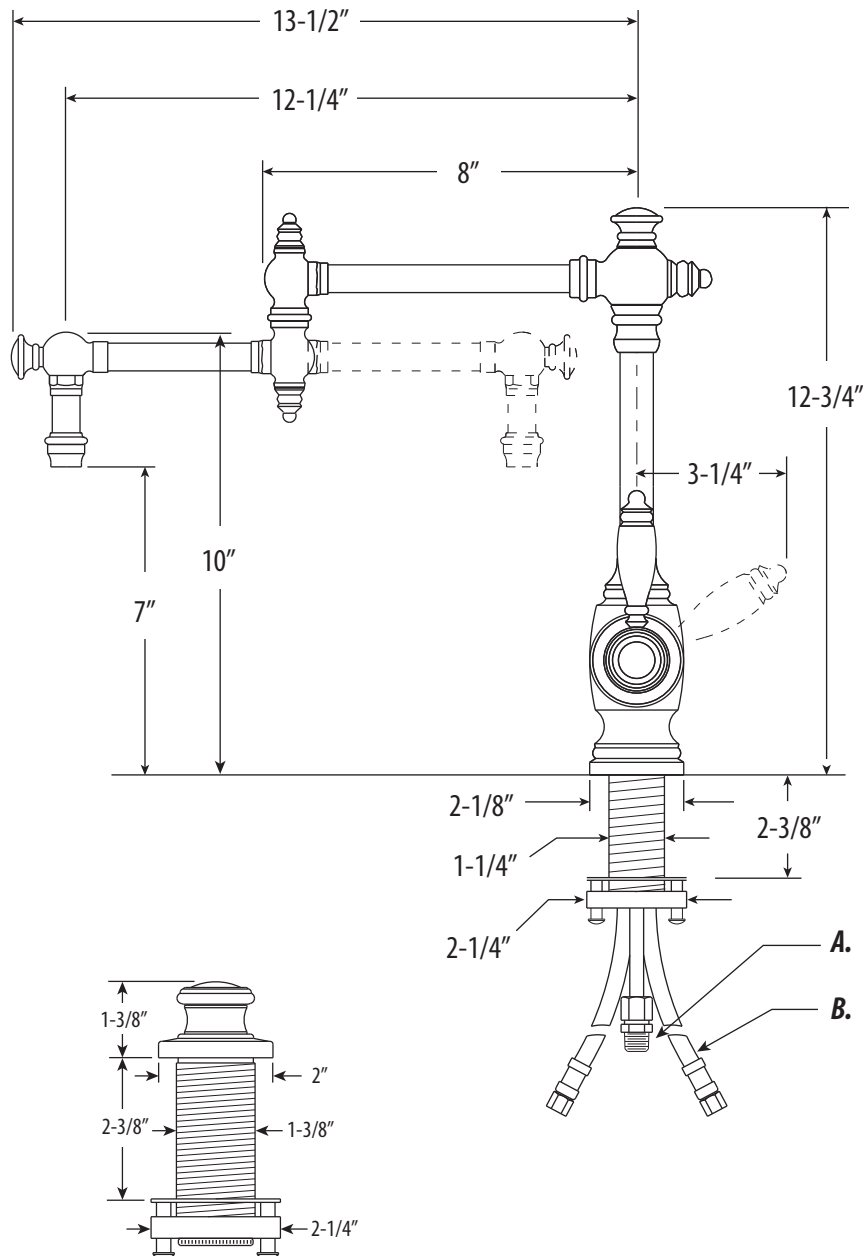

## TOWSON KITCHEN FAUCET / 12" ARTICULATED SPOUT / 3PC. SUITE

# 4100-12-3

- Max Counter Thickness 2-3/8"
- Minimum Install Hole Size 1-3/8"

- A. Side Spray Connection with 1/4" NPT Pipe Fitting
- B. Supply Hoses - 20" Long with 3/8" Compression Fittings

**ECO BRASS**  
HIGH PERFORMANCE LEAD FREE BRASS

### FEATURES

- Suite includes faucet, side spray, soap/lotion dispenser and air switch.
- Part of the traditional Towson Suite.
- Articulated spout has 12" reach and can swivel 360 degrees.
- Equipped with spray diverter and 1/4" NPT pipe fitting connection for optional side spray.
- 1.75 gpm maximum flow rate with aerated tip.
- Ergonomic single lever handle.
- Adjustable tension ring helps handle feel and prevents sag.
- Single handle can mount in front, right or left hand positions.
- When mounted on side, handle can adjust 45 degrees for backsplash clearance.
- Hot/cold ceramic disk valve cartridge.
- Made from solid brass.
- Resistant to reverse osmosis water.
- Reinforced braided connection hoses.
- Includes 3 handle button options.
- Lifetime functional warranty.
- Made in the USA.