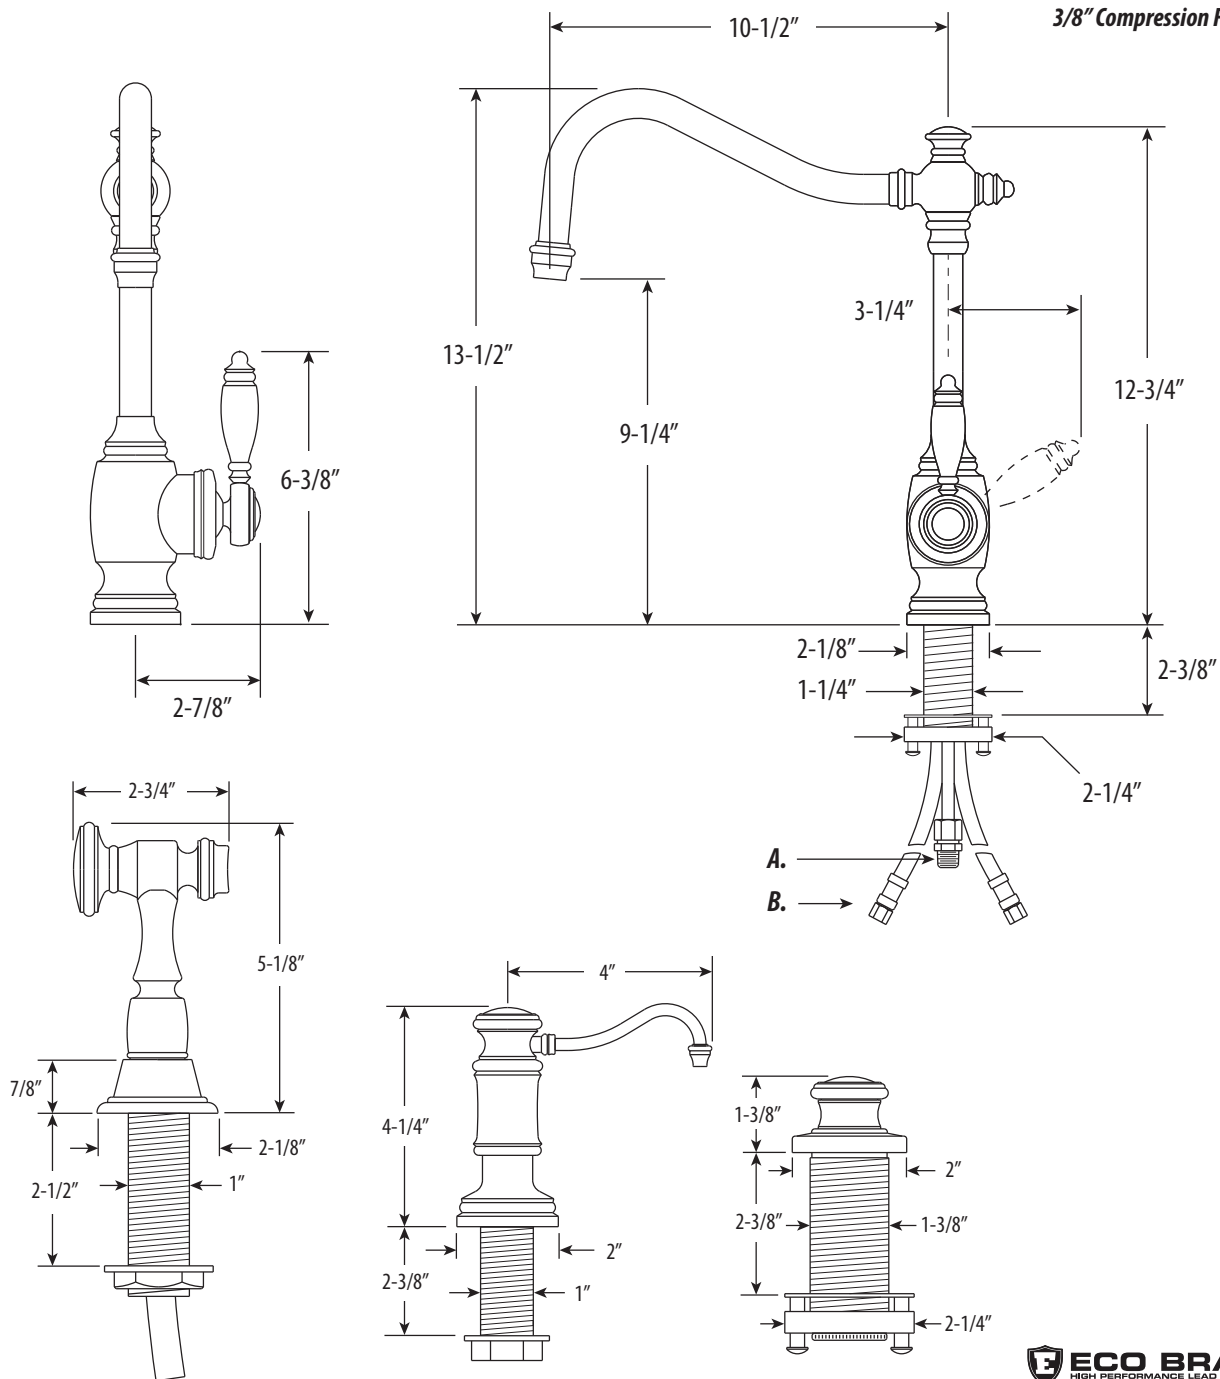

ANNAPOLIS KITCHEN FAUCET / 3PC. SUITE

4200-3

- Max Counter Thickness 2-3/8"
- Minimum Install Hole Size 1-3/8"

- A. Side Spray Connection with 1/4" NPT Pipe Fitting
- B. Supply Hoses - 20" Long with 3/8" Compression Fittings

DIMENSIONS MAY VARY AND ARE SUBJECT TO CHANGE. NO RESPONSIBILITY IS ASSUMED FOR USE OF SUPERCEDED OR VOIDED DATA

ANNAPOLIS KITCHEN FAUCET / 3PC. SUITE

4200-3

Finish Shown - Antique Pewter

FEATURES

- Suite includes faucet, side spray, soap/lotion dispenser and air switch.
- Part of the traditional Annapolis Suite.
- Hook spout has 10-1/2" reach and can swivel 360 degrees.
- Equipped with spray diverter and 1/4" NPT pipe fitting connection for optional side spray.
- 1.75 gpm maximum flow rate with aerated tip.
- Ergonomic single lever handle.
- Adjustable tension ring helps handle feel and prevents sag.
- Single handle can mount in front, right or left hand positions.
- When mounted on side, handle can adjust 45 degrees for backsplash clearance.
- Hot/cold ceramic disk valve cartridge.
- Made from solid brass.
- Resistant to reverse osmosis water.
- Reinforced braided connection hoses.
- Includes 3 handle button options.
- Lifetime functional warranty.
- Made in the USA.