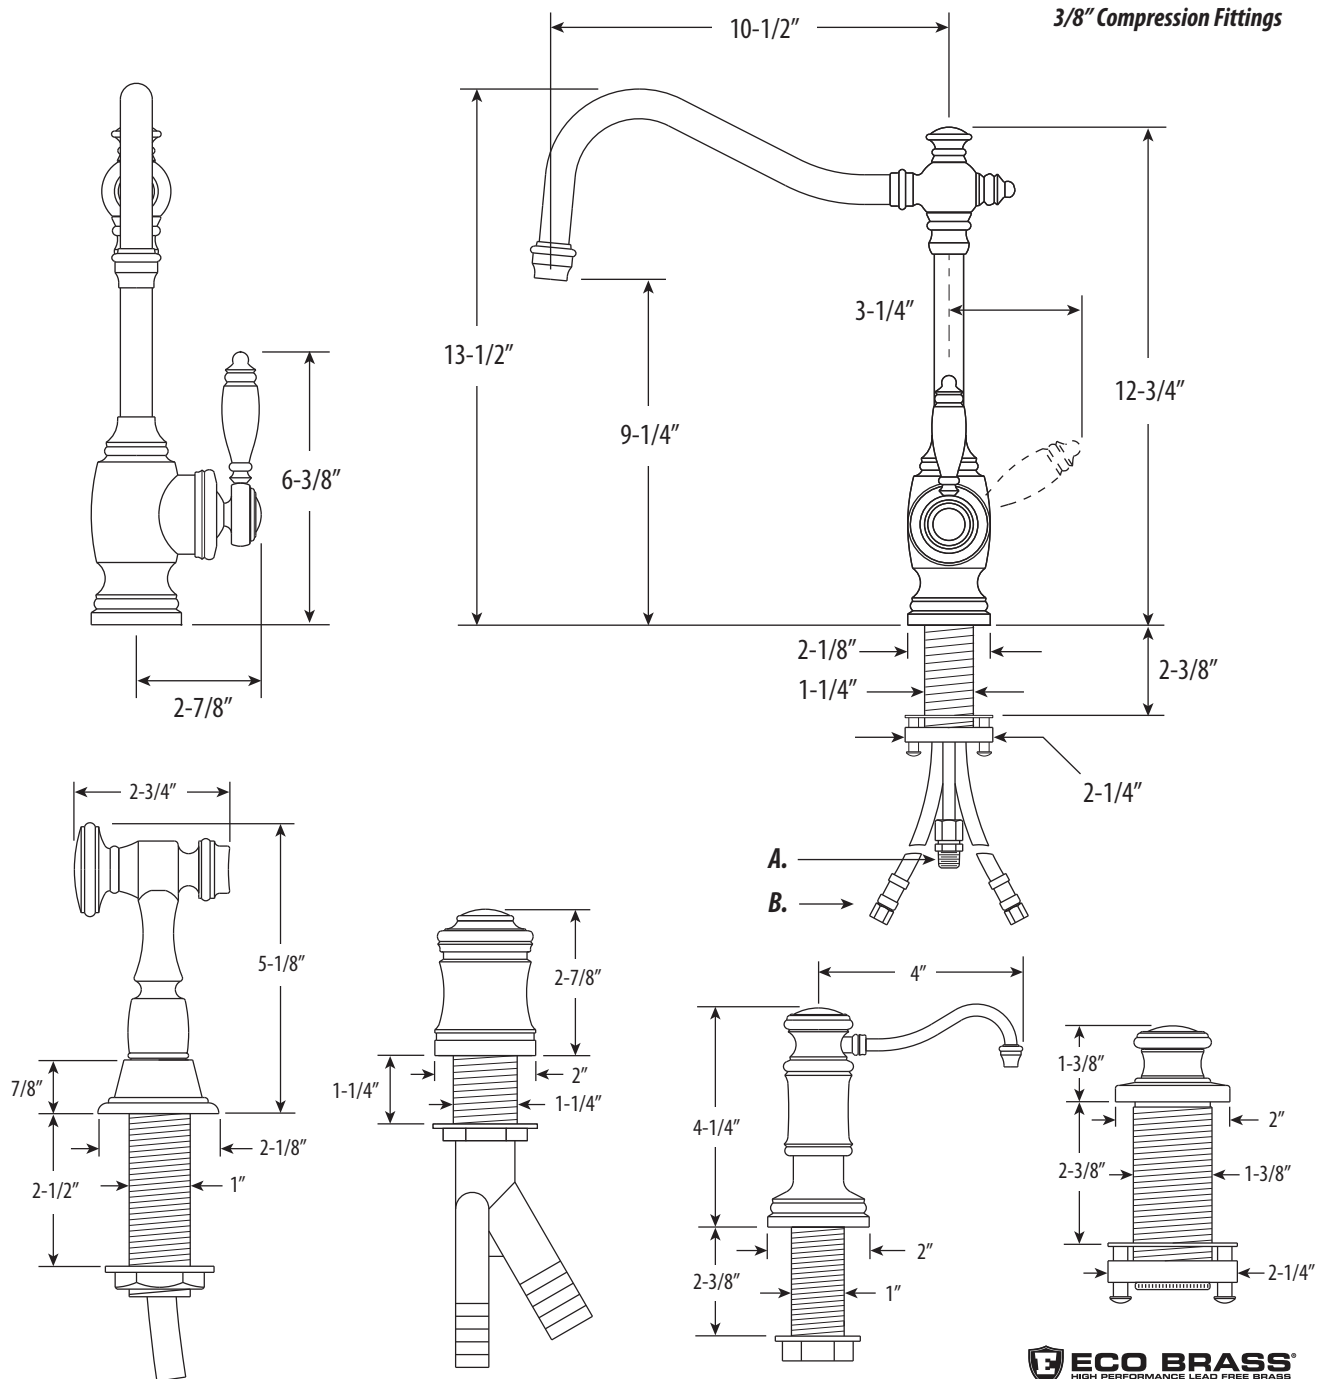

ANNAPOLIS KITCHEN FAUCET / 4PC. SUITE

4200-4

- Max Counter Thickness 2-3/8"
- Minimum Install Hole Size 1-3/8"

- A. Side Spray Connection with 1/4" NPT Pipe Fitting
- B. Supply Hoses - 20" Long with 3/8" Compression Fittings

ECO BRASS
HIGH PERFORMANCE LEAD FREE BRASS

DIMENSIONS MAY VARY AND ARE SUBJECT TO CHANGE. NO RESPONSIBILITY IS ASSUMED FOR USE OF SUPERCEDED OR VOIDED DATA

ANNAPOLIS KITCHEN FAUCET / 4PC. SUITE

4200-4

Finish Shown - Antique Pewter

FEATURES

- Suite includes faucet, side spray, soap/lotion dispenser, air switch single port air gap.
- Part of the traditional Annapolis Suite.
- Hook spout has 10-1/2" reach and can swivel 360 degrees.
- Equipped with spray diverter and 1/4" NPT pipe fitting connection for optional side spray.
- 1.75 gpm maximum flow rate with aerated tip.
- Ergonomic single lever handle.
- Adjustable tension ring helps handle feel and prevents sag.
- Single handle can mount in front, right or left hand positions.
- When mounted on side, handle can adjust 45 degrees for backsplash clearance.
- Hot/cold ceramic disk valve cartridge.
- Made from solid brass.
- Resistant to reverse osmosis water.
- Reinforced braided connection hoses.
- Includes 3 handle button options.
- Lifetime functional warranty.
- Made in the USA.