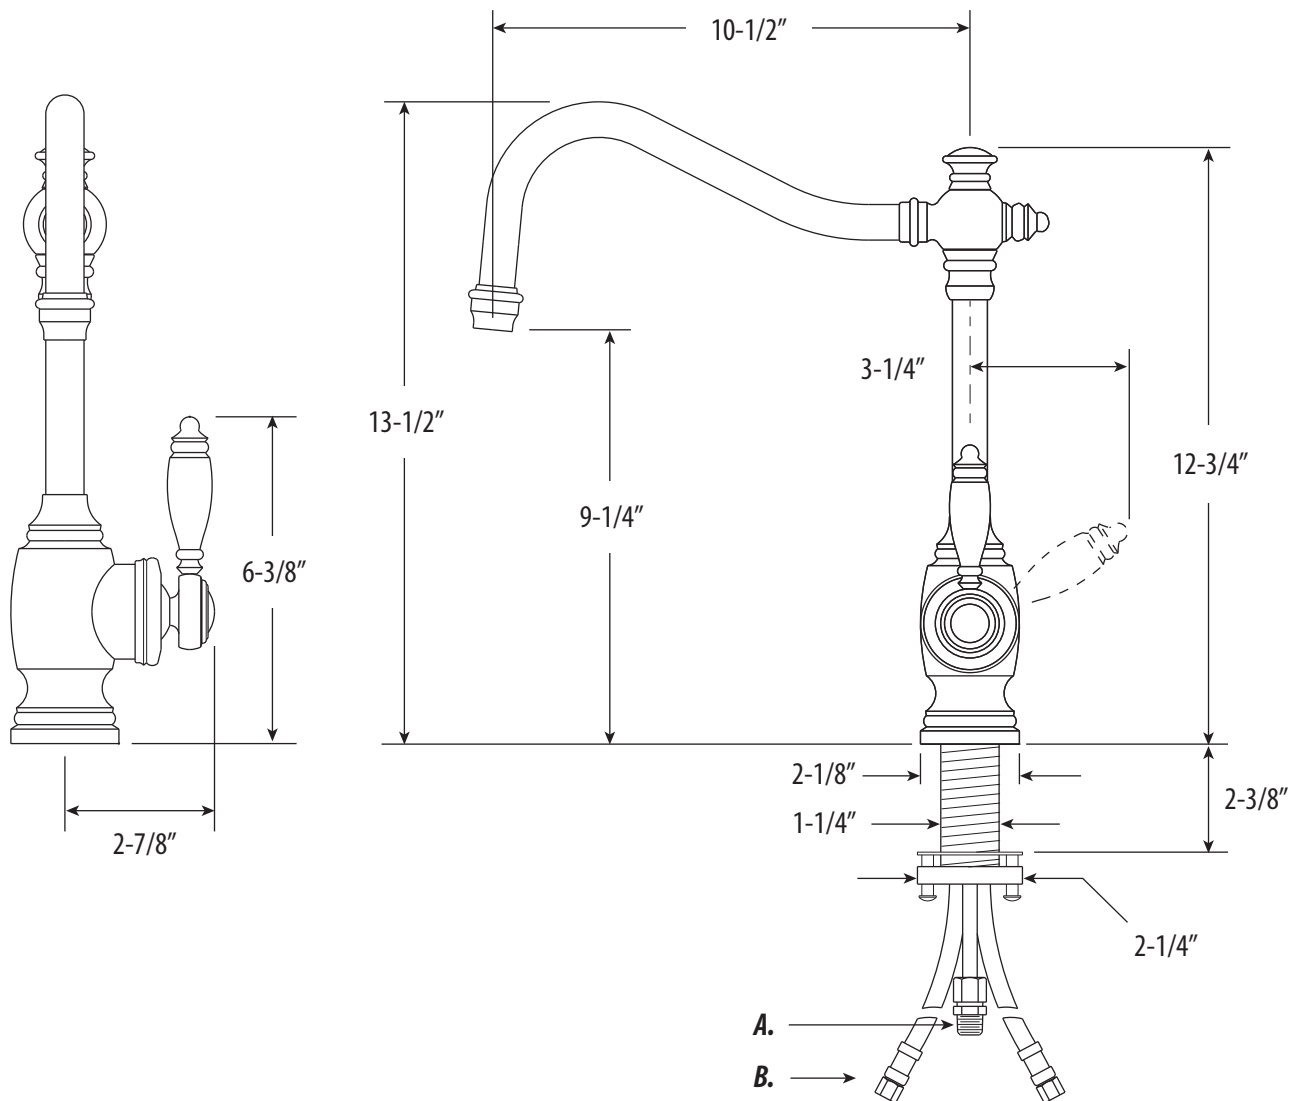

ANNAPOLIS KITCHEN FAUCET

4200

- Max Counter Thickness 2-3/8"
- Minimum Install Hole Size 1-3/8"

- A. Side Spray Connection with 1/4" NPT Pipe Fitting
- B. Supply Hoses - 20" Long with 3/8" Compression Fittings

ECO BRASS
HIGH PERFORMANCE LEAD FREE BRASS

DIMENSIONS MAY VARY AND ARE SUBJECT TO CHANGE. NO RESPONSIBILITY IS ASSUMED FOR USE OF SUPERCEDED OR VOIDED DATA

ANNAPOLIS KITCHEN FAUCET

4200

Finish Shown - Antique Pewter

FEATURES

- Part of the traditional Annapolis Suite.
- Hook spout has 10-1/2" reach and can swivel 360 degrees.
- Equipped with spray diverter and 1/4" NPT pipe fitting connection for optional side spray.
- 1.75 gpm maximum flow rate with aerated tip.
- Ergonomic single lever handle.
- Adjustable tension ring helps handle feel and prevents sag.
- Single handle can mount in front, right or left hand positions.
- When mounted on side, handle can adjust 45 degrees for backsplash clearance.
- Hot/cold ceramic disk valve cartridge.
- Made from solid brass.
- Resistant to reverse osmosis water.
- Reinforced braided connection hoses.
- Includes 3 handle button options.
- Lifetime functional warranty.
- Made in the USA.