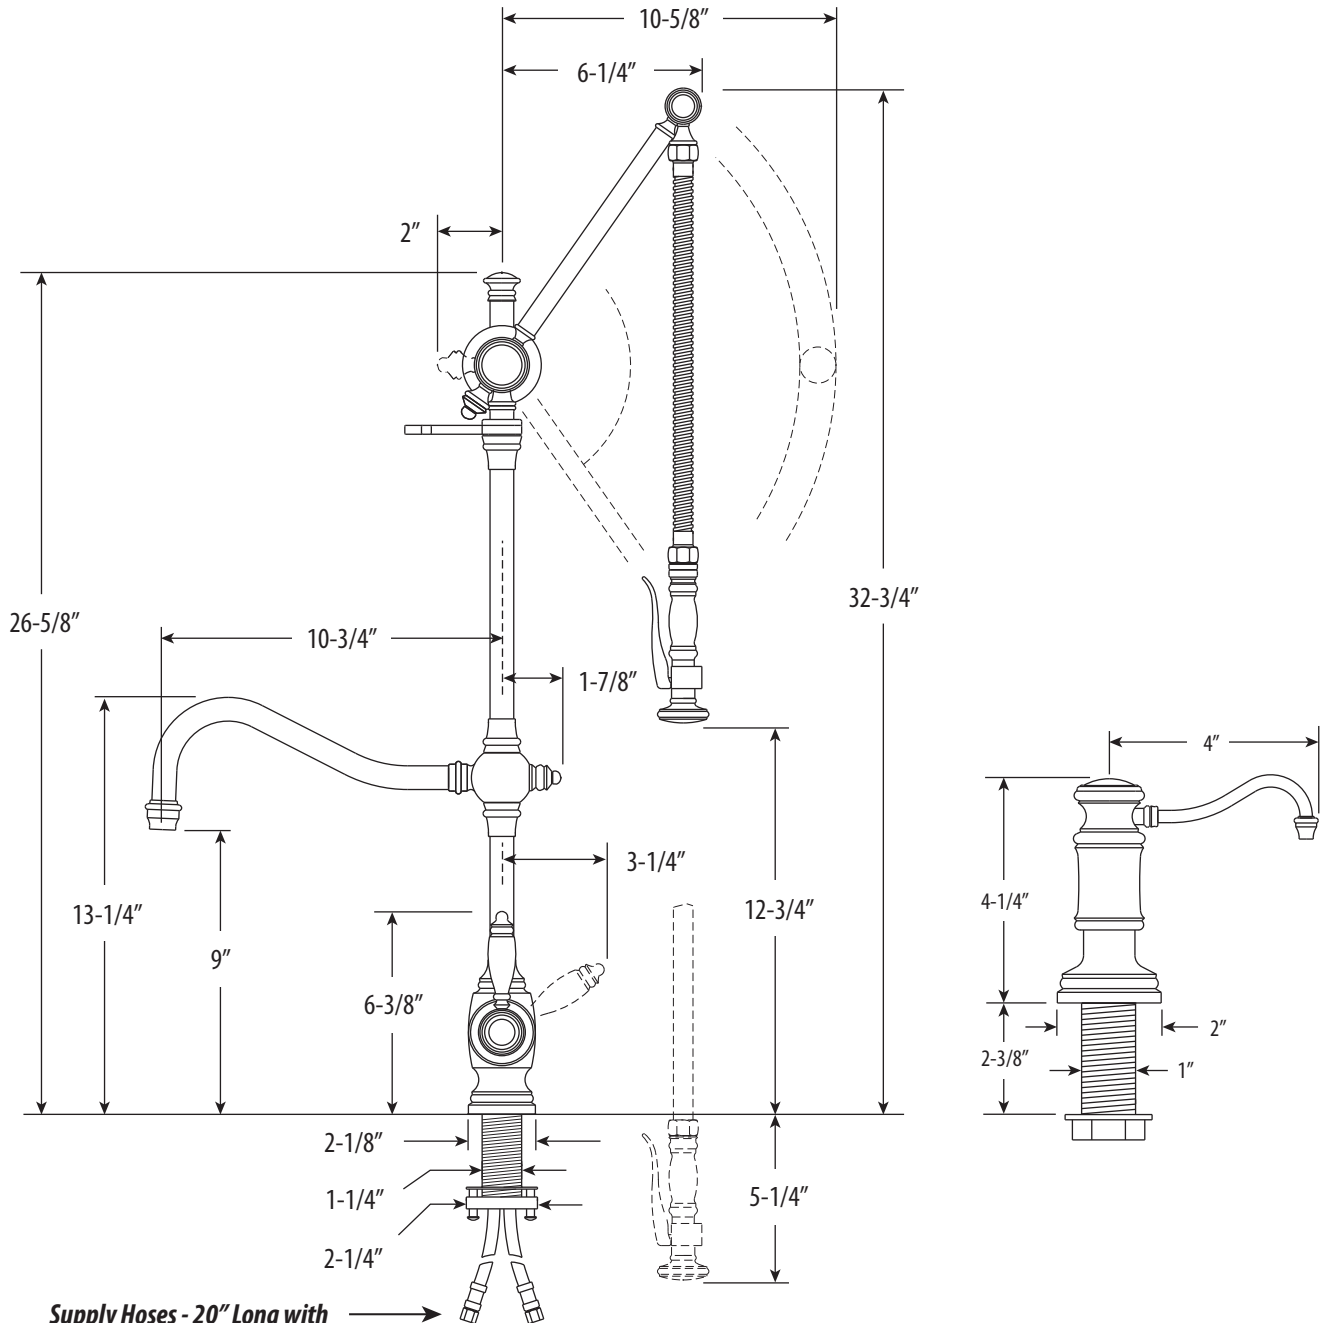

## TRADITIONAL GANTRY FAUCET / HOOK SPOUT / 2PC. SUITE

# 4400-2

- Max Counter Thickness 2-3/8"
- Minimum Install Hole Size 1-3/8"

**DIMENSIONS MAY VARY AND ARE SUBJECT TO CHANGE. NO RESPONSIBILITY IS ASSUMED FOR USE OF SUPERCEDED OR VOIDED DATA**

### FEATURES

- Suite includes faucet and soap/lotion dispenser.
- Unique, patent protected design.
- Spray arm spring technology gives the sprayer an easy, smooth pull.
- Hook spout has 10-3/4" reach and can swivel 360 degrees.
- Spray arm extends and pivots to reach all areas of sink.
- Lever handle sprayer instantly diverts water from aerated stream to wide spray when handle is held.
- 1.75 gpm maximum flow rate with aerated tip.
- Adjustable tension ring helps handle feel and prevents sag.
- Single handle can mount in front, right or left hand positions.
- When mounted on side, handle can adjust 45 degrees for backsplash clearance.
- Hot/cold ceramic disk valve cartridge.
- Resistant to reverse osmosis water.
- Made from solid brass.
- Reinforced braided connection hoses.
- Includes 3 handle button options.
- Lifetime functional warranty.
- Made in the USA.