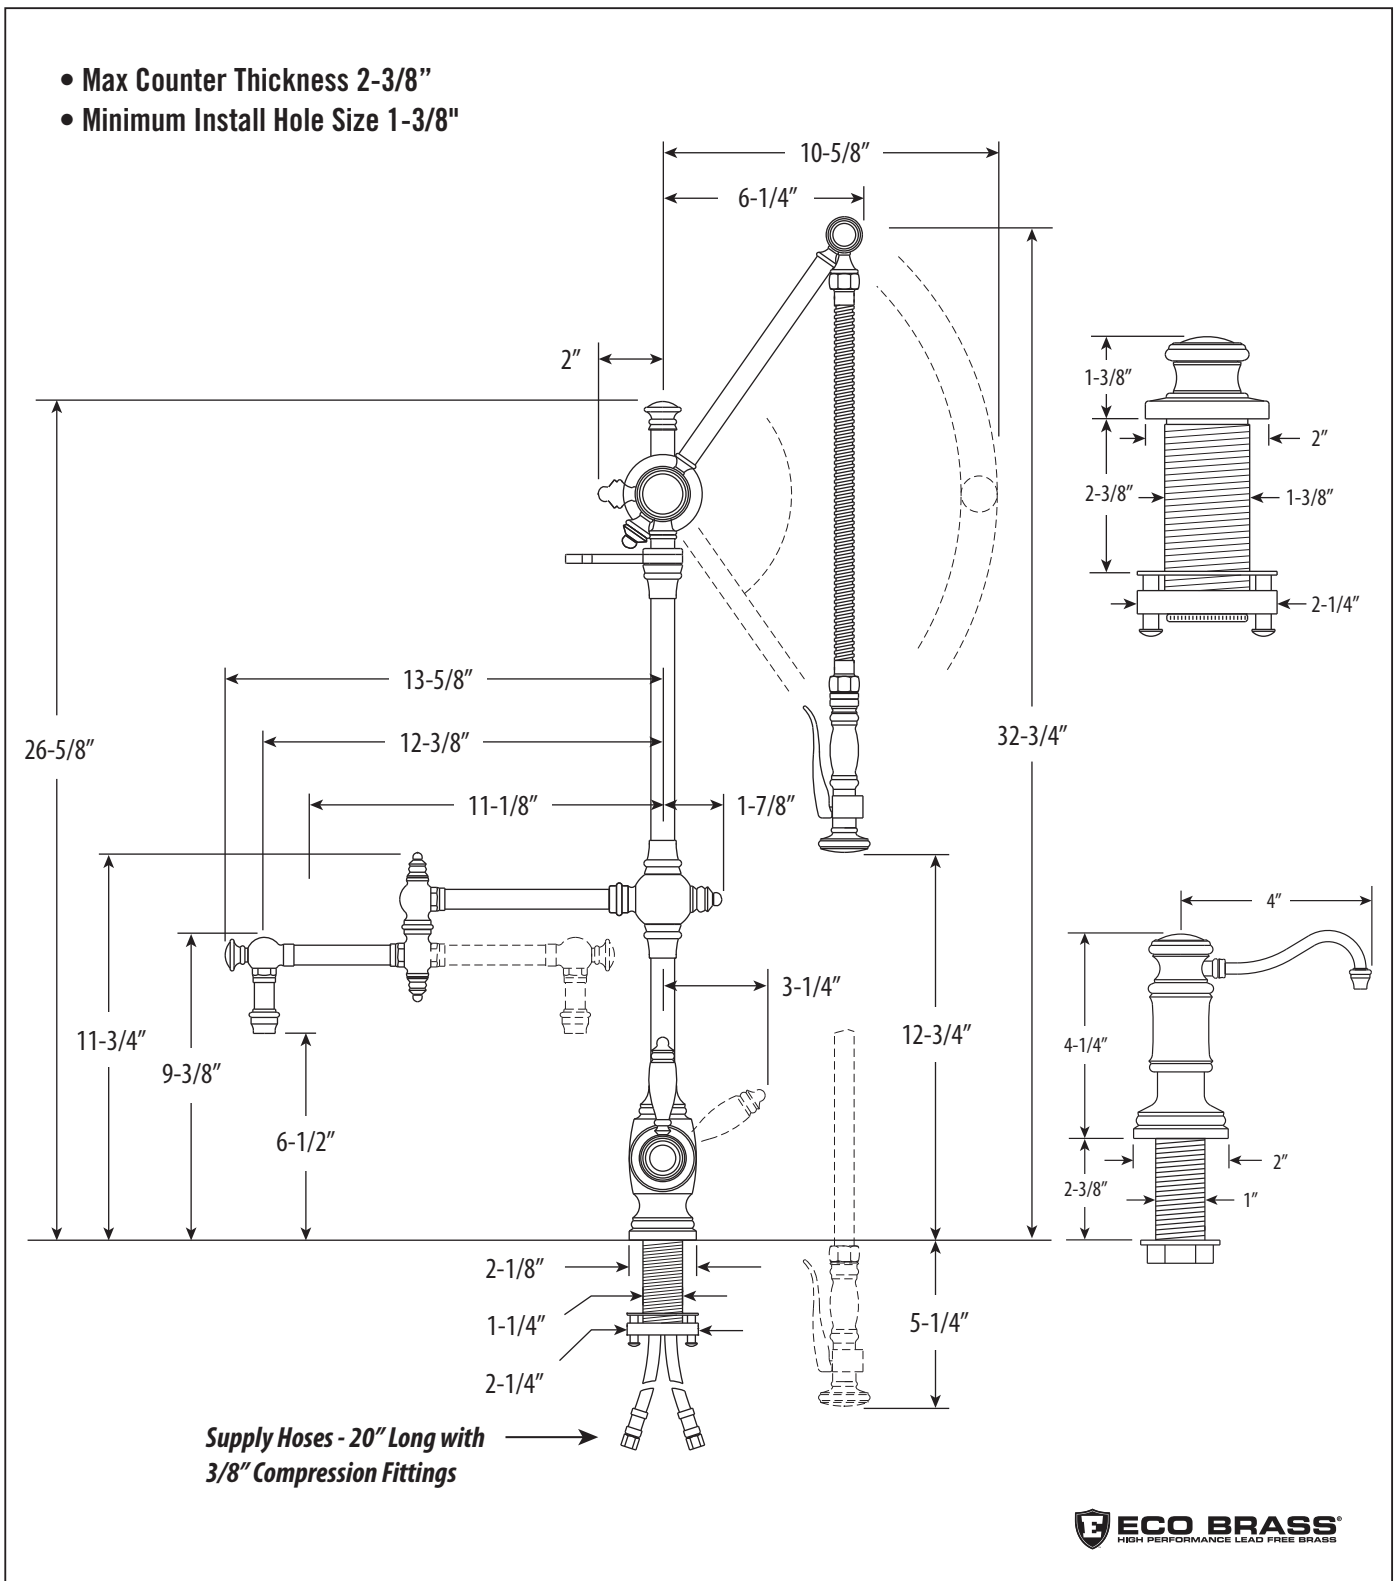

TRADITIONAL GANTRY FAUCET / 12" ARTICULATED SPOUT / 3PC. SUITE 4410-12-3

- Max Counter Thickness 2-3/8"
- Minimum Install Hole Size 1-3/8"

DIMENSIONS MAY VARY AND ARE SUBJECT TO CHANGE. NO RESPONSIBILITY IS ASSUMED FOR USE OF SUPERCEDED OR VOIDED DATA

TRADITIONAL GANTRY FAUCET / 12" ARTICULATED SPOUT / 3PC. SUITE **4410-12-3**

Finish Shown - Satin Nickel

FEATURES

- Suite includes faucet, soap/lotion dispenser and air switch.
- Spray arm spring technology gives the sprayer an easy, smooth pull.
- Articulated spout has 12" reach and can swivel 360 degrees.
- Spray arm extends and pivots to reach all areas of sink.
- Lever handle sprayer instantly diverts water from aerated stream to wide spray when handle is held.
- 1.75 gpm maximum flow rate with aerated tip.
- Adjustable tension ring helps handle feel and prevents sag.
- Single handle can mount in front, right or left hand positions.
- When mounted on side, handle can adjust 45 degrees for backsplash clearance.
- Hot/cold ceramic disk valve cartridge.
- Resistant to reverse osmosis water.
- Made from solid brass.
- Reinforced braided connection hoses.
- Includes 3 handle button options.
- Lifetime functional warranty.
- Made in the USA.

CODES/STANDARDS APPLICABLE

Specified model meets or exceeds the following:

- **ASME A112.18.1**
- **CSA B125.1**
- **NSF 61, 372**
- **CALGreen**

AVAILABLE IN 30 FINISHES