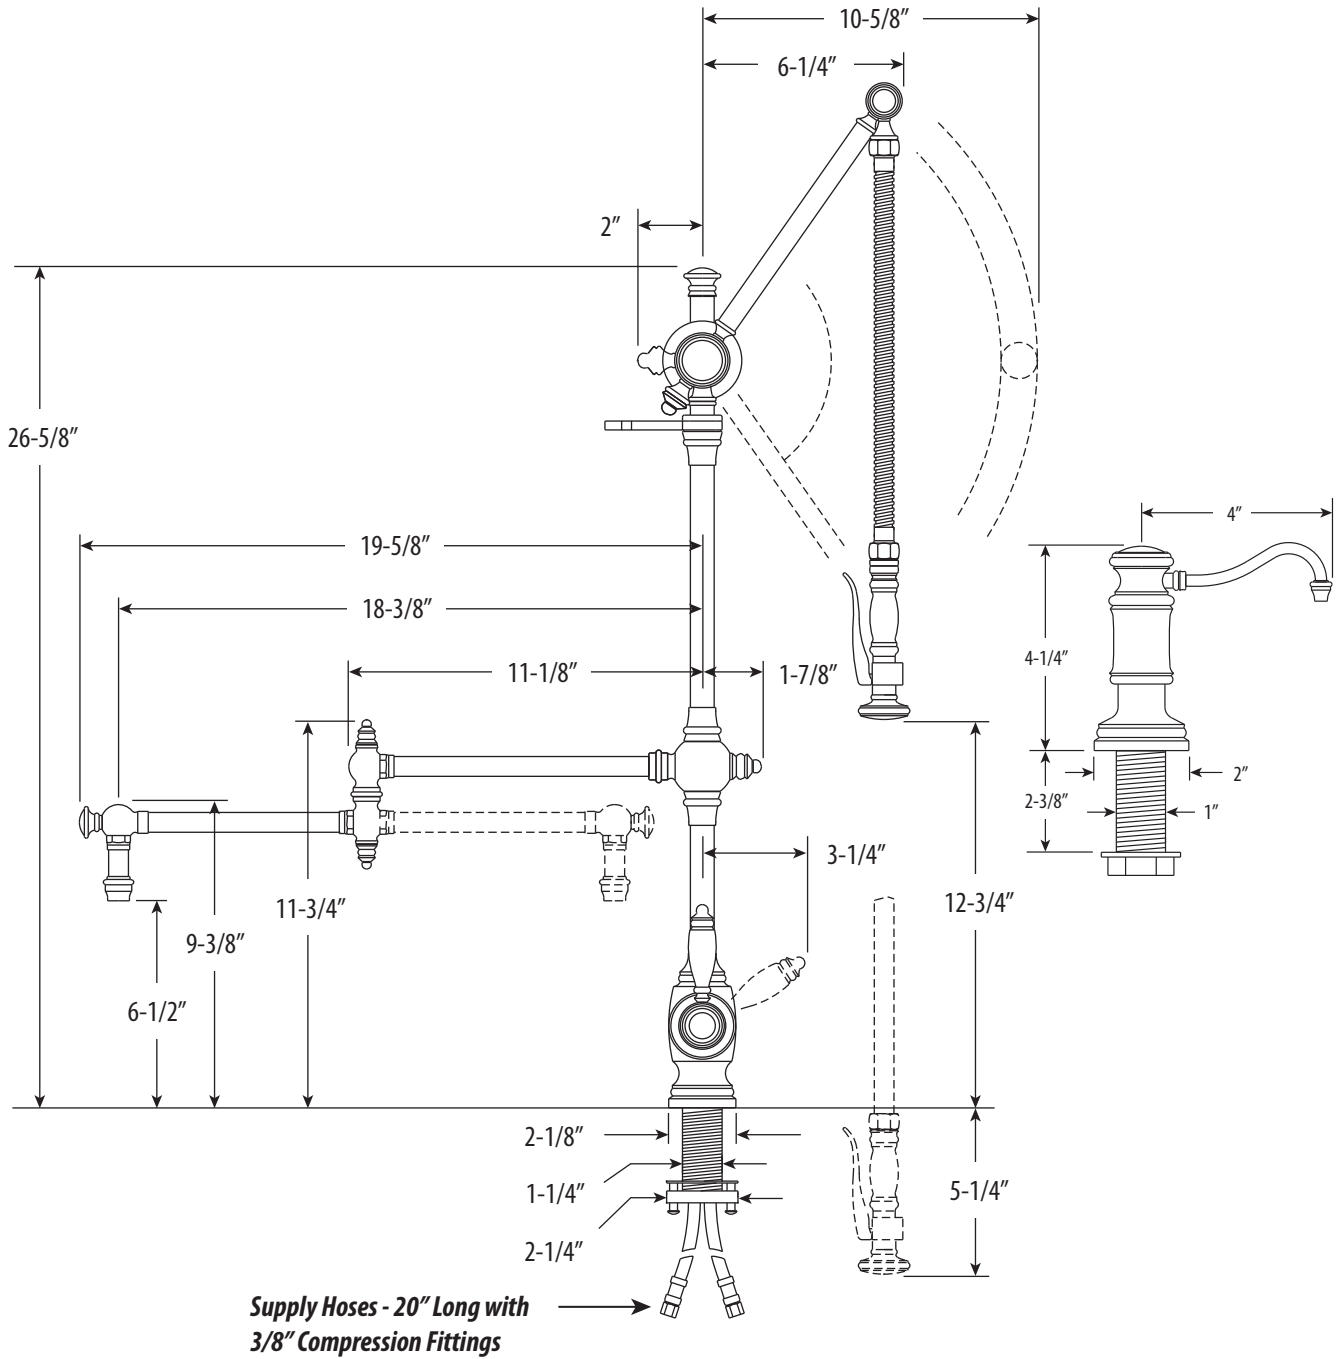

## TRADITIONAL GANTRY FAUCET / 18" ARTICULATED SPOUT / 2PC. SUITE 4410-18-2

- Max Counter Thickness 2-3/8"
- Minimum Install Hole Size 1-3/8"

**DIMENSIONS MAY VARY AND ARE SUBJECT TO CHANGE. NO RESPONSIBILITY IS ASSUMED FOR USE OF SUPERCEDED OR VOIDED DATA**

## TRADITIONAL GANTRY FAUCET / 18" ARTICULATED SPOUT / 2PC. SUITE **4410-18-2**

Finish Shown - Satin Nickel

### **FEATURES**

- Suite includes faucet and soap/lotion dispenser.
- Unique, patent protected design.
- Spray arm spring technology gives the sprayer an easy, smooth pull.
- Articulated spout has 18" reach and can swivel 360 degrees.
- Spray arm extends and pivots to reach all areas of sink.
- Lever handle sprayer instantly diverts water from aerated stream to wide spray when handle is held.
- 1.75 gpm maximum flow rate with aerated tip.
- Adjustable tension ring helps handle feel and prevents sag.
- Single handle can mount in front, right or left hand positions.
- When mounted on side, handle can adjust 45 degrees for backsplash clearance.
- Hot/cold ceramic disk valve cartridge.
- Resistant to reverse osmosis water.
- Made from solid brass.
- Reinforced braided connection hoses.
- Includes 3 handle button options.
- Lifetime functional warranty.
- Made in the USA.