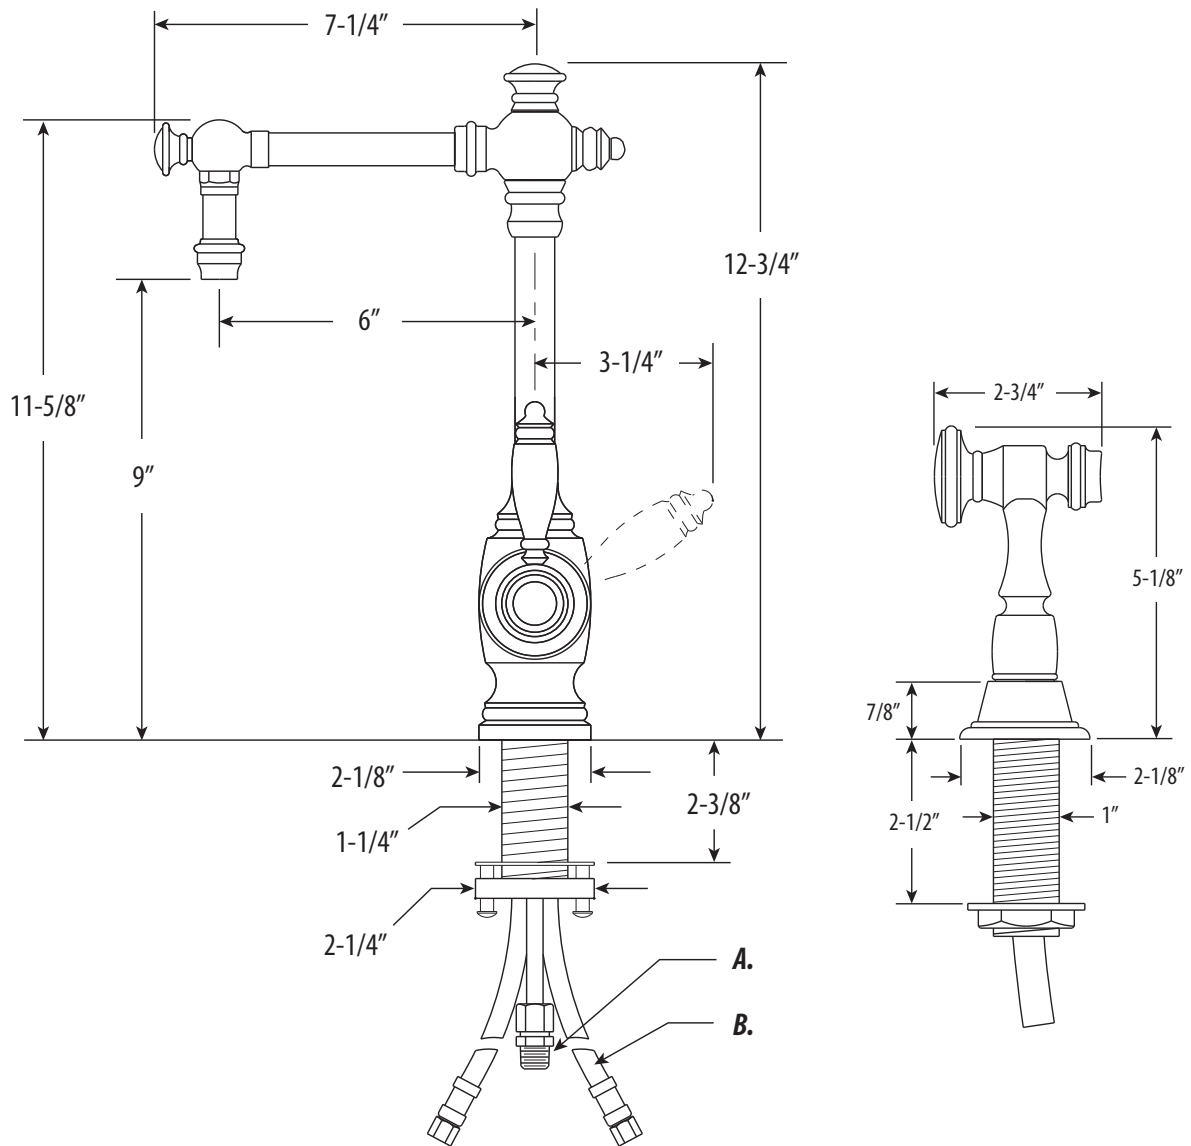

## TOWSON PREP FAUCET / W SIDE SPRAY

# 4700-1

- Max Counter Thickness 2-3/8"
- Minimum Install Hole Size 1-3/8"

- A. Side Spray Connection with 1/4" NPT Pipe Fitting
- B. Supply Hoses - 20" Long with 3/8" Compression Fittings

***DIMENSIONS MAY VARY AND ARE SUBJECT TO CHANGE. NO RESPONSIBILITY IS ASSUMED FOR USE OF SUPERCEDED OR VOIDED DATA***

### FEATURES

- Suite includes faucet and side spray.
- Full size Kitchen Faucet with smaller reach.
- Perfect for smaller island sinks.
- Part of the traditional Towson Suite.
- Straight spout has 6" reach and can swivel 360 degrees.
- Equipped with spray diverter and 1/4" NPT pipe fitting connection for optional side spray.
- 1.75 gpm maximum flow rate with aerated tip.
- Ergonomic single lever handle.
- Adjustable tension ring helps handle feel and prevents sag.
- Single handle can mount in front, right or left hand positions.
- When mounted on side, handle can adjust 45 degrees for backsplash clearance.
- Hot/cold ceramic disk valve cartridge.
- Made from solid brass.
- Resistant to reverse osmosis water.
- Reinforced braided connection hoses.
- Includes 3 handle button options.
- Lifetime functional warranty.
- Made in the USA.