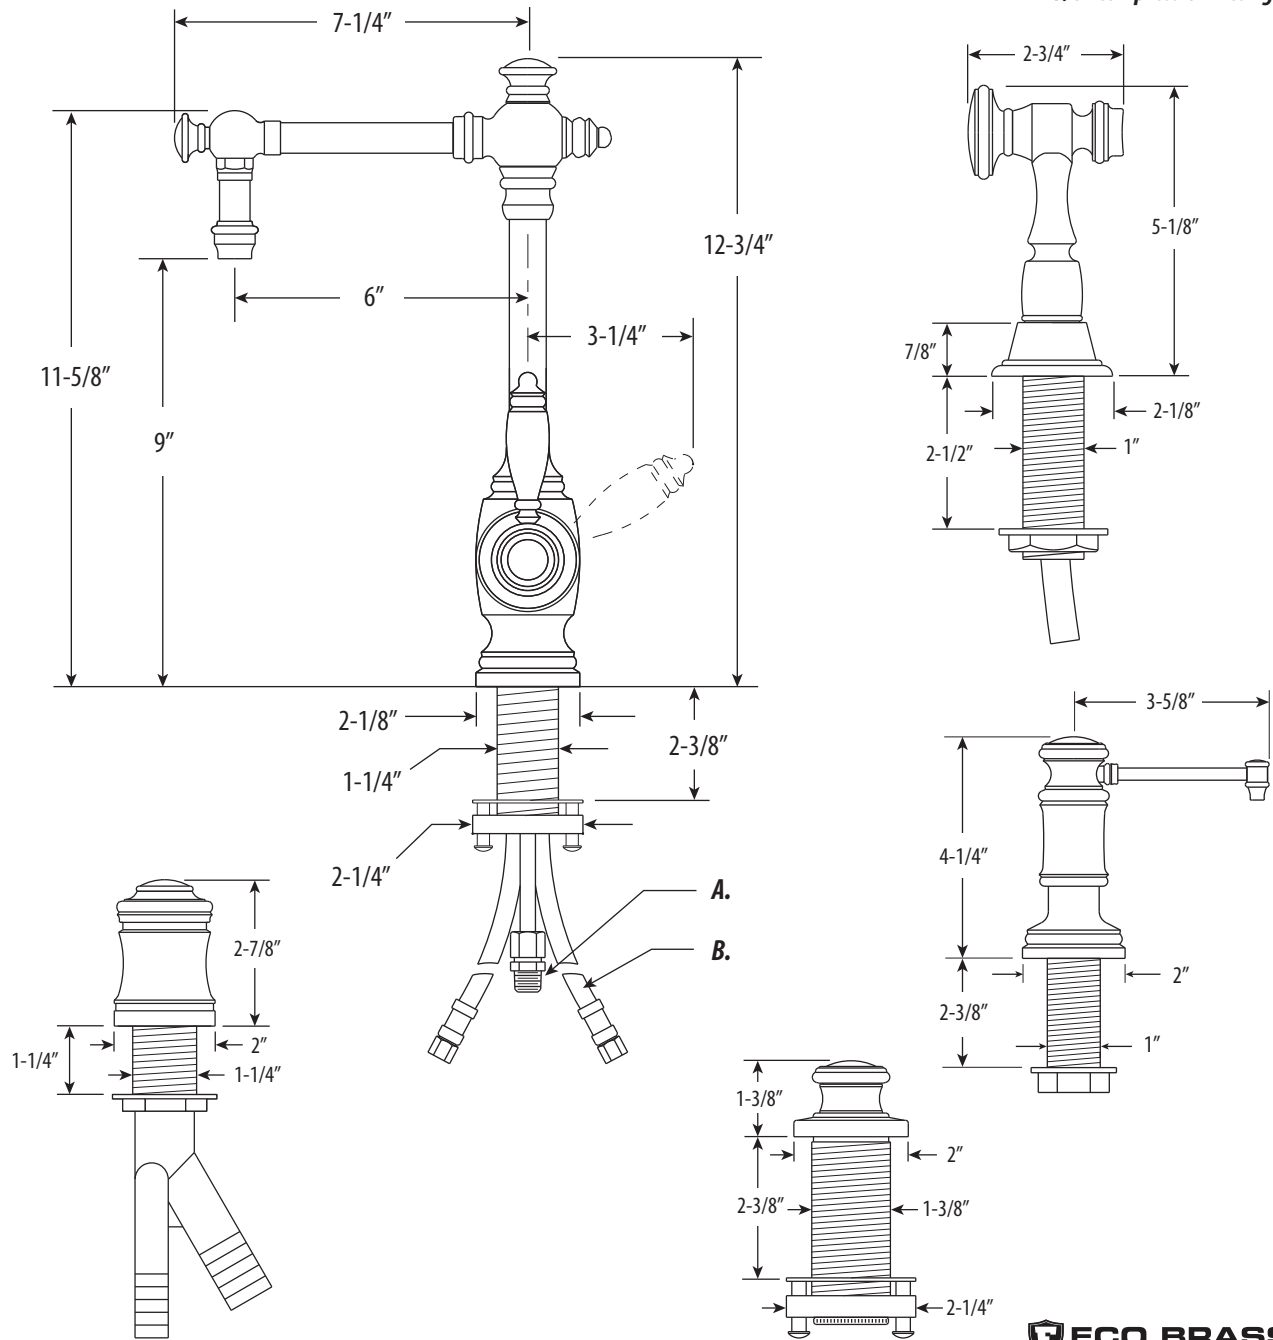

TOWSON PREP FAUCET / 4PC. SUITE

4700-4

- Max Counter Thickness 2-3/8"
- Minimum Install Hole Size 1-3/8"

- A. Side Spray Connection with 1/4" NPT Pipe Fitting
- B. Supply Hoses - 20" Long with 3/8" Compression Fittings

DIMENSIONS MAY VARY AND ARE SUBJECT TO CHANGE. NO RESPONSIBILITY IS ASSUMED FOR USE OF SUPERCEDED OR VOIDED DATA

TOWSON PREP FAUCET / 4PC. SUITE

4700-4

Finish Shown - Satin Nickel

AVAILABLE IN 30 FINISHES

FEATURES

- Suite includes faucet, side spray, soap/lotion dispenser, air switch single port air gap.
- Full size Kitchen Faucet with smaller reach.
- Perfect for smaller island sinks.
- Part of the traditional Towson Suite.
- Straight spout has 6" reach and can swivel 360 degrees.
- Equipped with spray diverter and 1/4" NPT pipe fitting connection for optional side spray.
- 1.75 gpm maximum flow rate with aerated tip.
- Ergonomic single lever handle.
- Adjustable tension ring helps handle feel and prevents sag.
- Single handle can mount in front, right or left hand positions.
- When mounted on side, handle can adjust 45 degrees for backsplash clearance.
- Hot/cold ceramic disk valve cartridge.
- Made from solid brass.
- Resistant to reverse osmosis water.
- Reinforced braided connection hoses.
- Includes 3 handle button options.
- Lifetime functional warranty.
- Made in the USA.