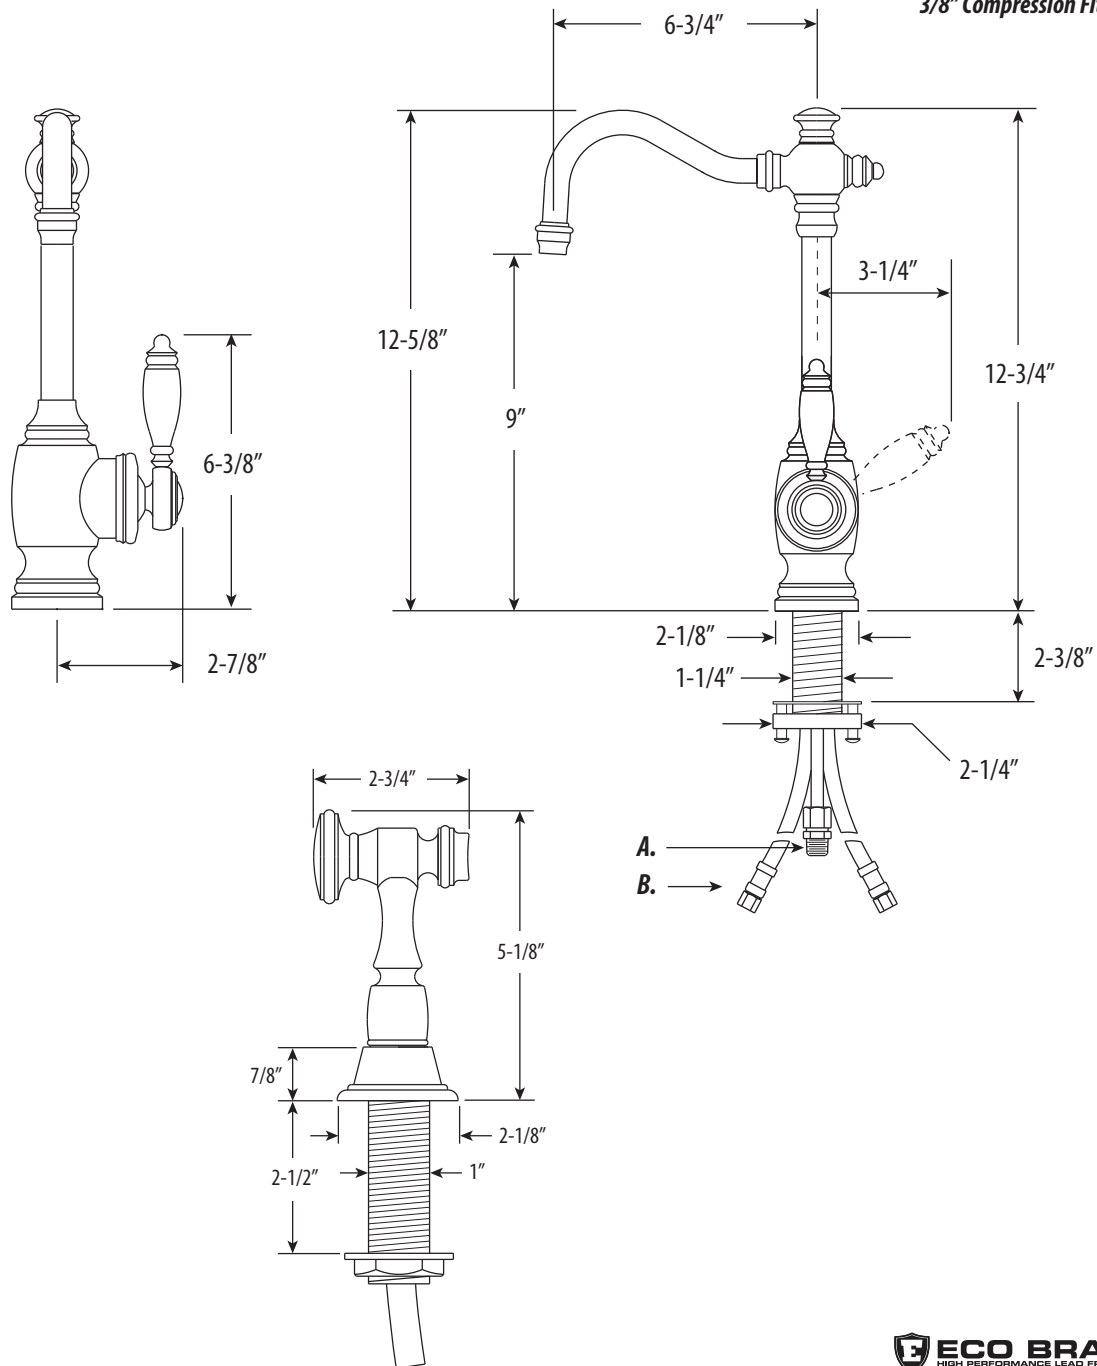

ANNAPOLIS PREP FAUCET / W SIDE SPRAY

4800-1

- Max Counter Thickness 2-3/8"
- Minimum Install Hole Size 1-3/8"

- A. Side Spray Connection with 1/4" NPT Pipe Fitting
- B. Supply Hoses - 20" Long with 3/8" Compression Fittings

DIMENSIONS MAY VARY AND ARE SUBJECT TO CHANGE. NO RESPONSIBILITY IS ASSUMED FOR USE OF SUPERCEDED OR VOIDED DATA

ANNAPOLIS PREP FAUCET / W SIDE SPRAY

4800-1

Finish Shown - Antique Pewter

FEATURES

- Suite includes faucet and side spray.
- Full size Kitchen Faucet with smaller reach.
- Perfect for smaller island sinks.
- Part of the traditional Annapolis Suite.
- Hook spout has 6-3/4" reach and can swivel 360 degrees.
- Equipped with spray diverter and 1/4" NPT pipe fitting connection for optional side spray.
- 1.75 gpm maximum flow rate with aerated tip.
- Ergonomic single lever handle.
- Adjustable tension ring helps handle feel and prevents sag.
- Single handle can mount in front, right or left hand positions.
- When mounted on side, handle can adjust 45 degrees for backsplash clearance.
- Hot/cold ceramic disk valve cartridge.
- Made from solid brass.
- Resistant to reverse osmosis water.
- Reinforced braided connection hoses.
- Includes 3 handle button options.
- Lifetime functional warranty.
- Made in the USA.