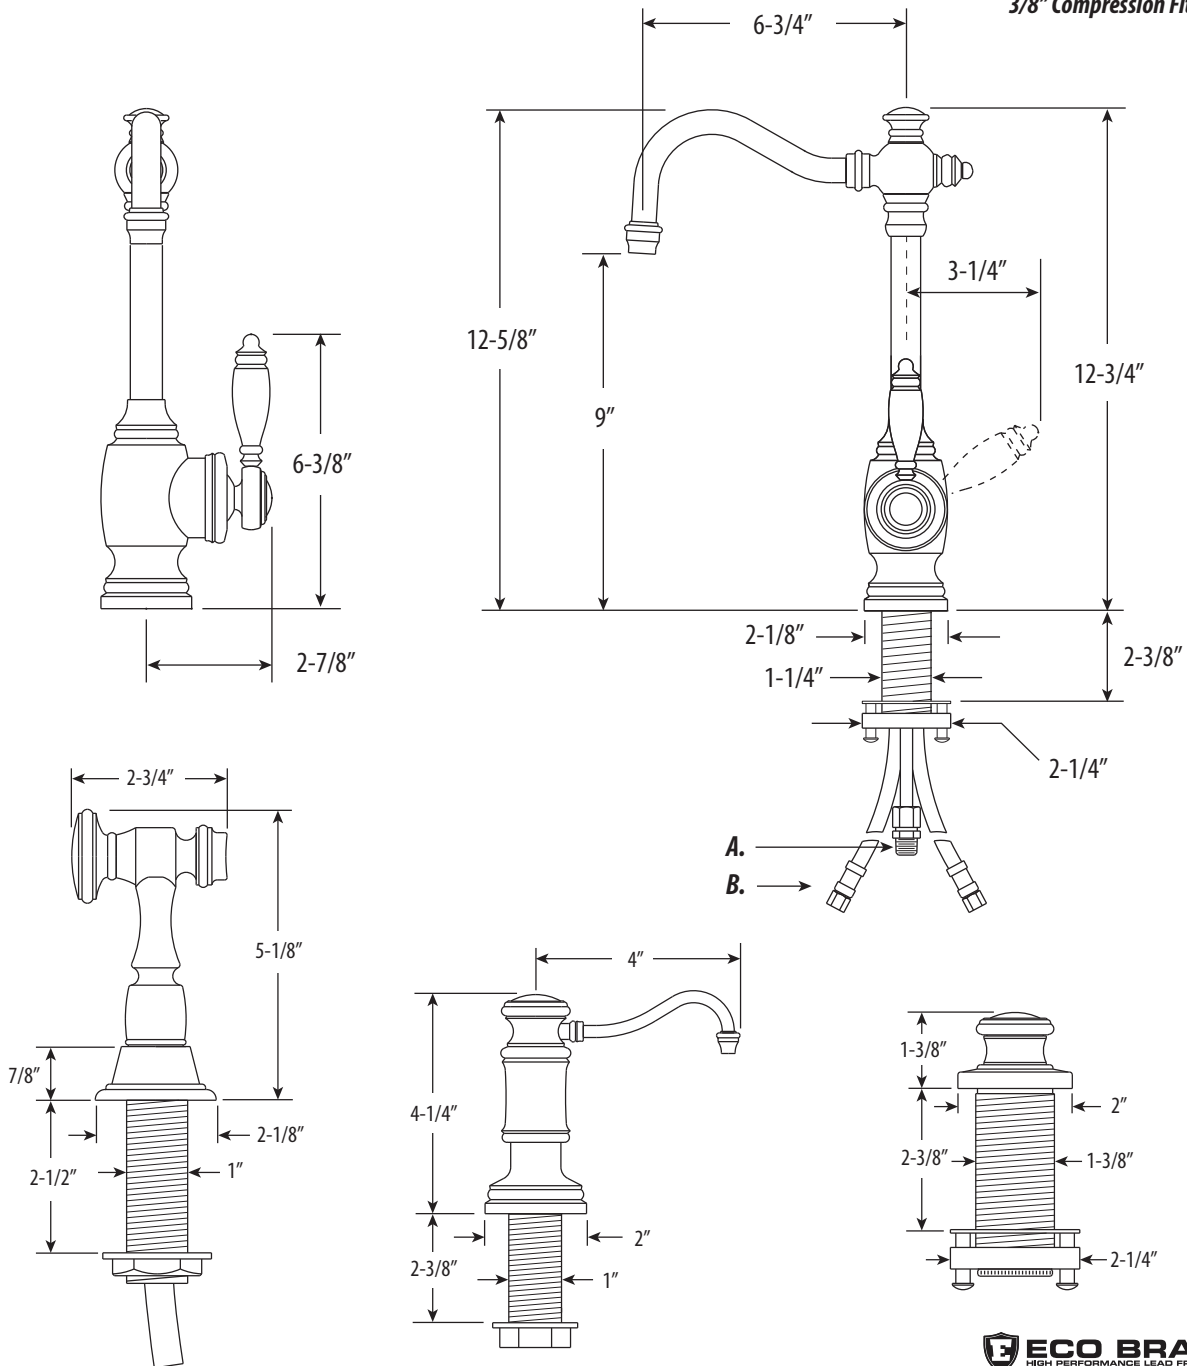

ANNAPOLIS PREP FAUCET / 3PC. SUITE

4800-3

- Max Counter Thickness 2-3/8"
- Minimum Install Hole Size 1-3/8"

- A. Side Spray Connection with 1/4" NPT Pipe Fitting
- B. Supply Hoses - 20" Long with 3/8" Compression Fittings

DIMENSIONS MAY VARY AND ARE SUBJECT TO CHANGE. NO RESPONSIBILITY IS ASSUMED FOR USE OF SUPERCEDED OR VOIDED DATA

ANNAPOLIS PREP FAUCET / 3PC. SUITE

4800-3

Finish Shown - Antique Pewter

FEATURES

- Suite includes faucet, side spray, soap/lotion dispenser and air switch.
- Full size Kitchen Faucet with smaller reach.
- Perfect for smaller island sinks.
- Part of the traditional Annapolis Suite.
- Hook spout has 6-3/4" reach and can swivel 360 degrees.
- Equipped with spray diverter and 1/4" NPT pipe fitting connection for optional side spray.
- 1.75 gpm maximum flow rate with aerated tip.
- Ergonomic single lever handle.
- Adjustable tension ring helps handle feel and prevents sag.
- Single handle can mount in front, right or left hand positions.
- When mounted on side, handle can adjust 45 degrees for backsplash clearance.
- Hot/cold ceramic disk valve cartridge.
- Made from solid brass.
- Resistant to reverse osmosis water.
- Reinforced braided connection hoses.
- Includes 3 handle button options.
- Lifetime functional warranty.
- Made in the USA.