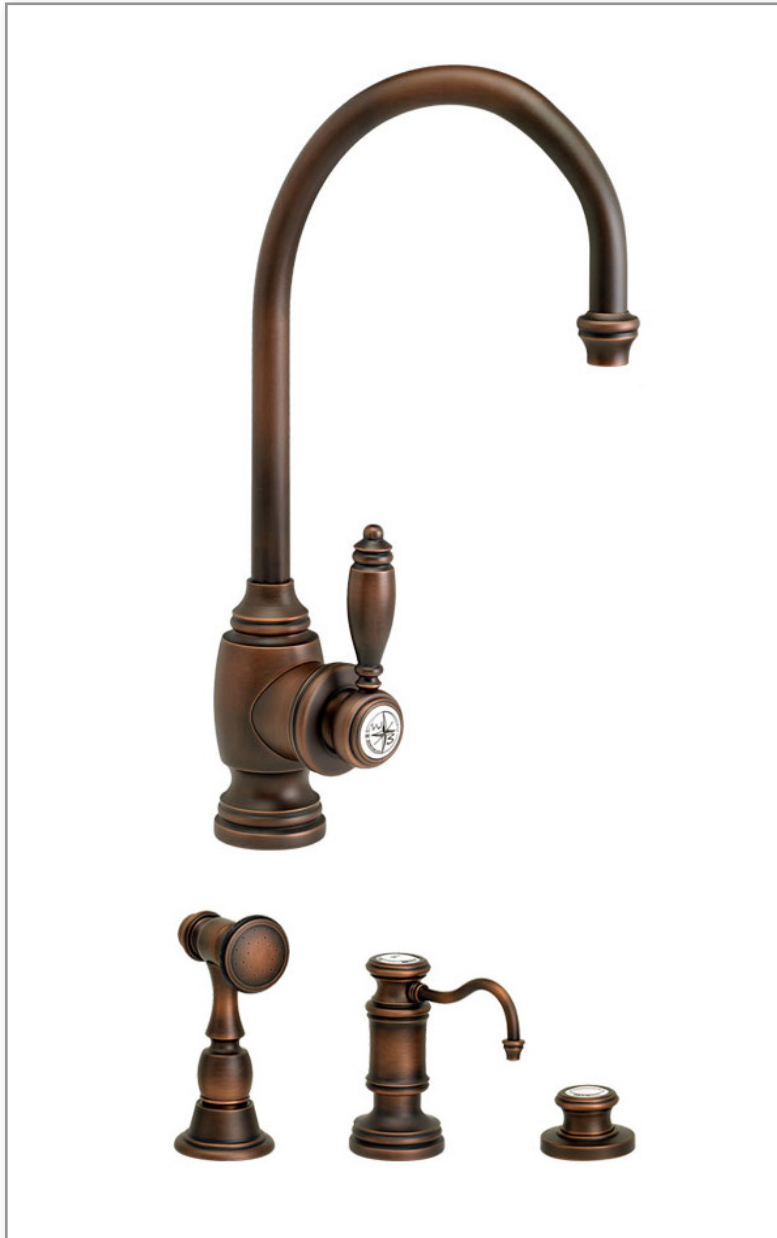

## HAMPTON PREP FAUCET / 3PC. SUITE

# 4900-3

- Max Counter Thickness 2-3/8"
- Minimum Install Hole Size 1-3/8"

**A. Side Spray Connection with 1/4" NPT Pipe Fitting**

**B. Supply Hoses - 20" Long with 3/8" Compression Fittings**

**ECO BRASS**  
HIGH PERFORMANCE LEAD FREE BRASS

# 4900-3

Finish Shown - American Bronze

### FEATURES

- Suite includes faucet, side spray, soap/lotion dispenser and air switch.
- Full size Kitchen Faucet with smaller reach.
- Perfect for smaller island sinks.
- Part of the traditional Hampton Suite.
- C-spout has 6-3/4" reach and can swivel 360 degrees.
- Equipped with spray diverter and 1/4" NPT pipe fitting connection for optional side spray.
- 1.75 gpm maximum flow rate with aerated tip.
- Ergonomic single lever handle.
- Adjustable tension ring helps handle feel and prevents sag.
- Single handle can mount in front, right or left hand positions.
- When mounted on side, handle can adjust 45 degrees for backsplash clearance.
- Hot/cold ceramic disk valve cartridge.
- Made from solid brass.
- Resistant to reverse osmosis water.
- Reinforced braided connection hoses.
- Includes 3 handle button options.
- Lifetime functional warranty.
- Made in the USA.