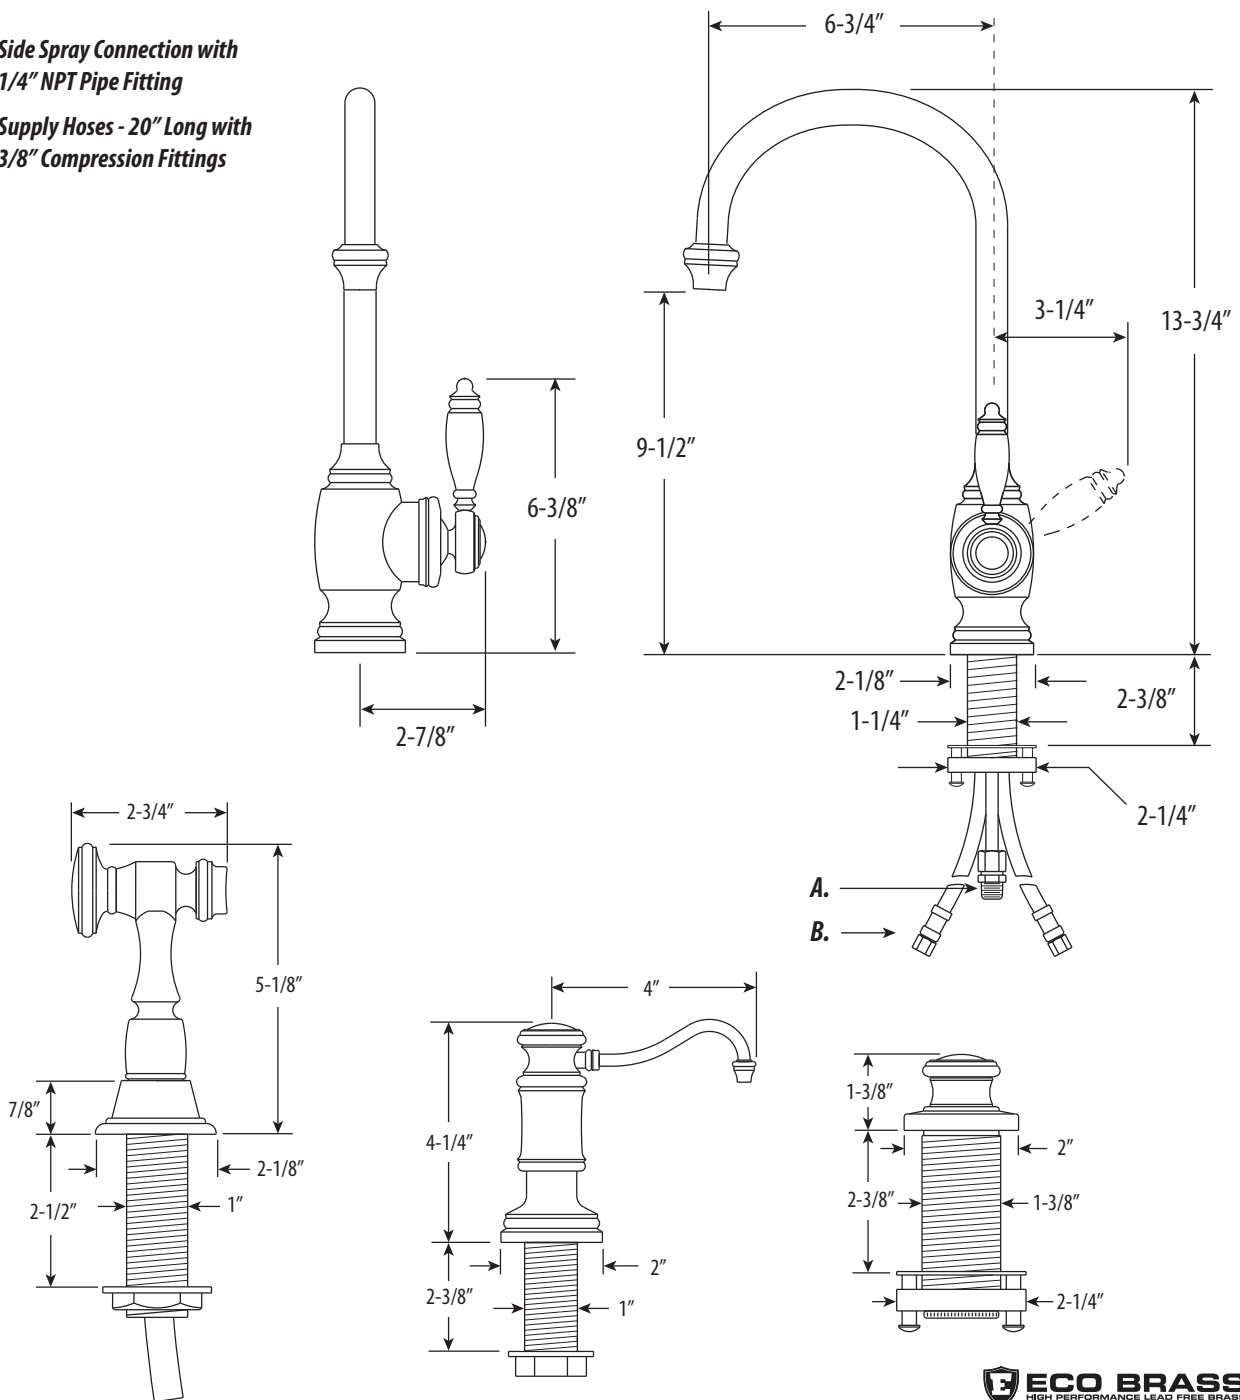

## HAMPTON PREP FAUCET / 3PC. SUITE

# 4900-3

- Max Counter Thickness 2-3/8"
- Minimum Install Hole Size 1-3/8"

**A. Side Spray Connection with 1/4" NPT Pipe Fitting**

**B. Supply Hoses - 20" Long with 3/8" Compression Fittings**

**ECO BRASS**  
HIGH PERFORMANCE LEAD FREE BRASS

# 4900-3

Finish Shown - American Bronze

### FEATURES

- Suite includes faucet, side spray, soap/lotion dispenser and air switch.
- Full size Kitchen Faucet with smaller reach.
- Perfect for smaller island sinks.
- Part of the traditional Hampton Suite.
- C-spout has 6-3/4" reach and can swivel 360 degrees.
- Equipped with spray diverter and 1/4" NPT pipe fitting connection for optional side spray.
- 1.75 gpm maximum flow rate with aerated tip.
- Ergonomic single lever handle.
- Adjustable tension ring helps handle feel and prevents sag.
- Single handle can mount in front, right or left hand positions.
- When mounted on side, handle can adjust 45 degrees for backsplash clearance.
- Hot/cold ceramic disk valve cartridge.
- Made from solid brass.
- Resistant to reverse osmosis water.
- Reinforced braided connection hoses.
- Includes 3 handle button options.
- Lifetime functional warranty.
- Made in the USA.