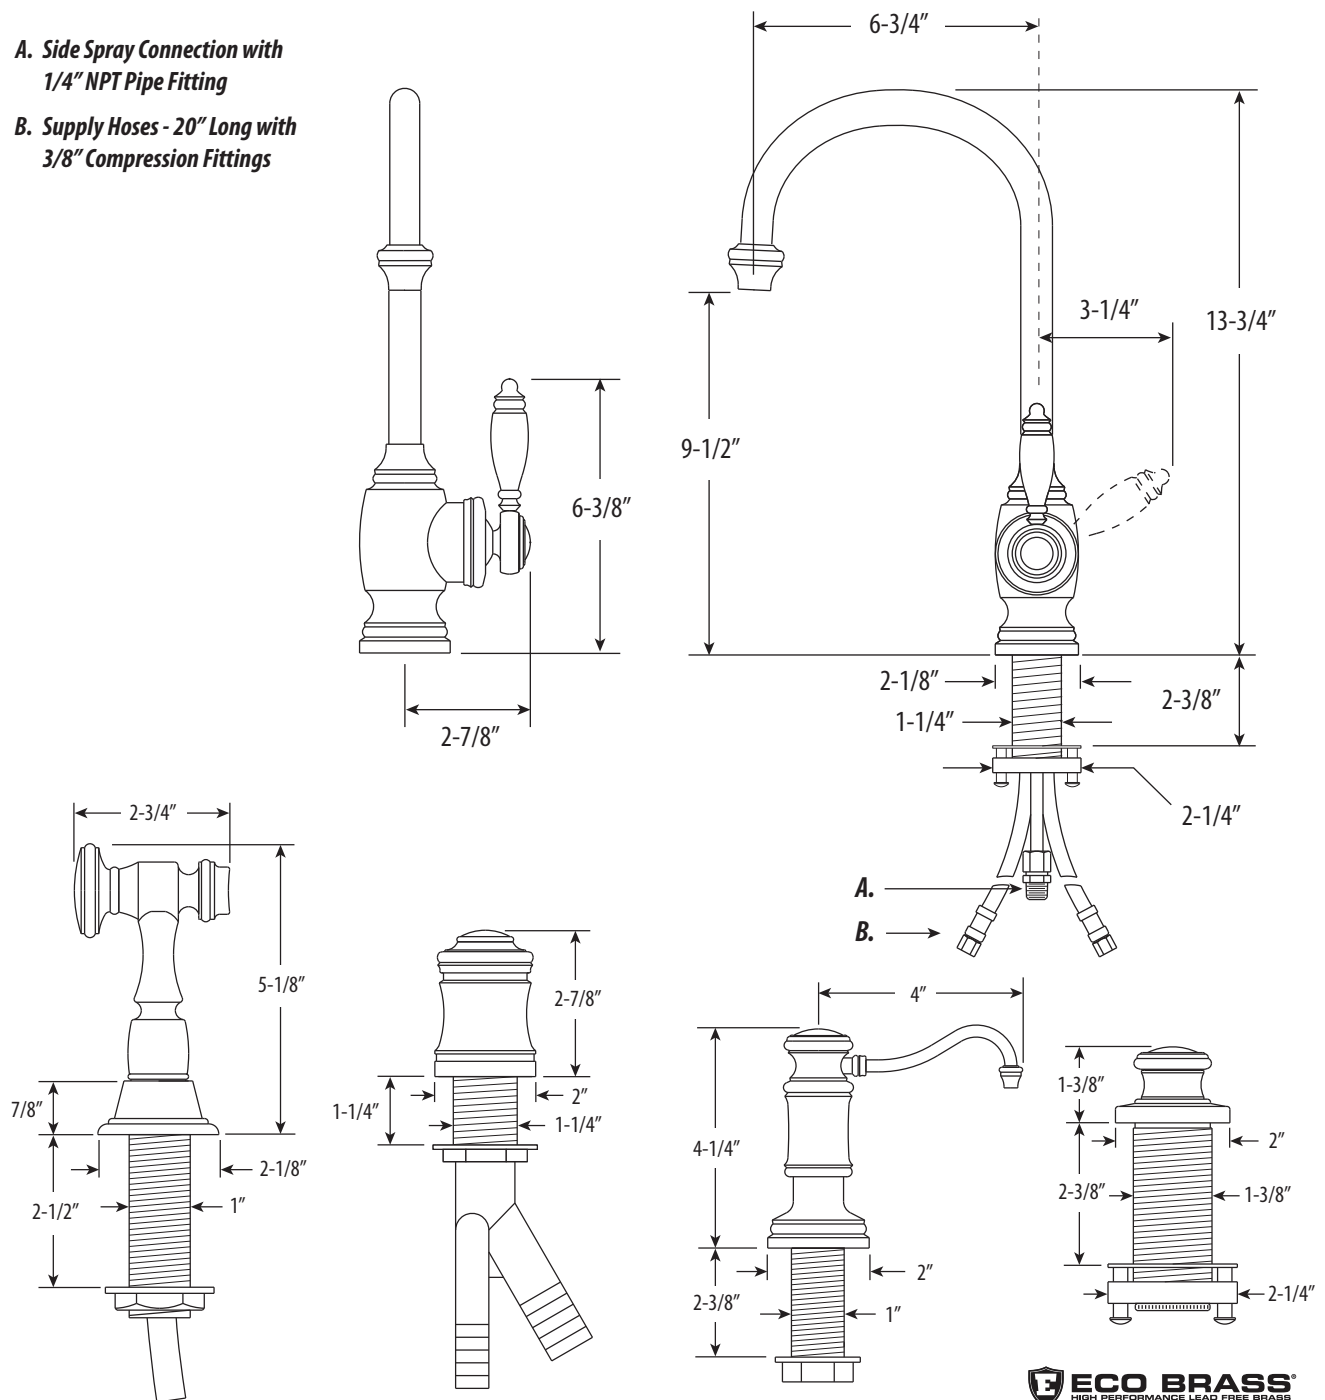

HAMPTON PREP FAUCET / 4PC. SUITE

4900-4

- Max Counter Thickness 2-3/8"
- Minimum Install Hole Size 1-3/8"

A. Side Spray Connection with 1/4" NPT Pipe Fitting

B. Supply Hoses - 20" Long with 3/8" Compression Fittings

DIMENSIONS MAY VARY AND ARE SUBJECT TO CHANGE. NO RESPONSIBILITY IS ASSUMED FOR USE OF SUPERCEDED OR VOIDED DATA

HAMPTON PREP FAUCET / 4PC. SUITE

4900-4

Finish Shown - American Bronze

FEATURES

- Suite includes faucet, side spray, soap/lotion dispenser, air switch single port air gap.
- Full size Kitchen Faucet with smaller reach.
- Perfect for smaller island sinks.
- Part of the traditional Hampton Suite.
- C-spout has 6-3/4" reach and can swivel 360 degrees.
- Equipped with spray diverter and 1/4" NPT pipe fitting connection for optional side spray.
- 1.75 gpm maximum flow rate with aerated tip.
- Ergonomic single lever handle.
- Adjustable tension ring helps handle feel and prevents sag.
- Single handle can mount in front, right or left hand positions.
- When mounted on side, handle can adjust 45 degrees for backsplash clearance.
- Hot/cold ceramic disk valve cartridge.
- Made from solid brass.
- Resistant to reverse osmosis water.
- Reinforced braided connection hoses.
- Includes 3 handle button options.
- Lifetime functional warranty.
- Made in the USA.