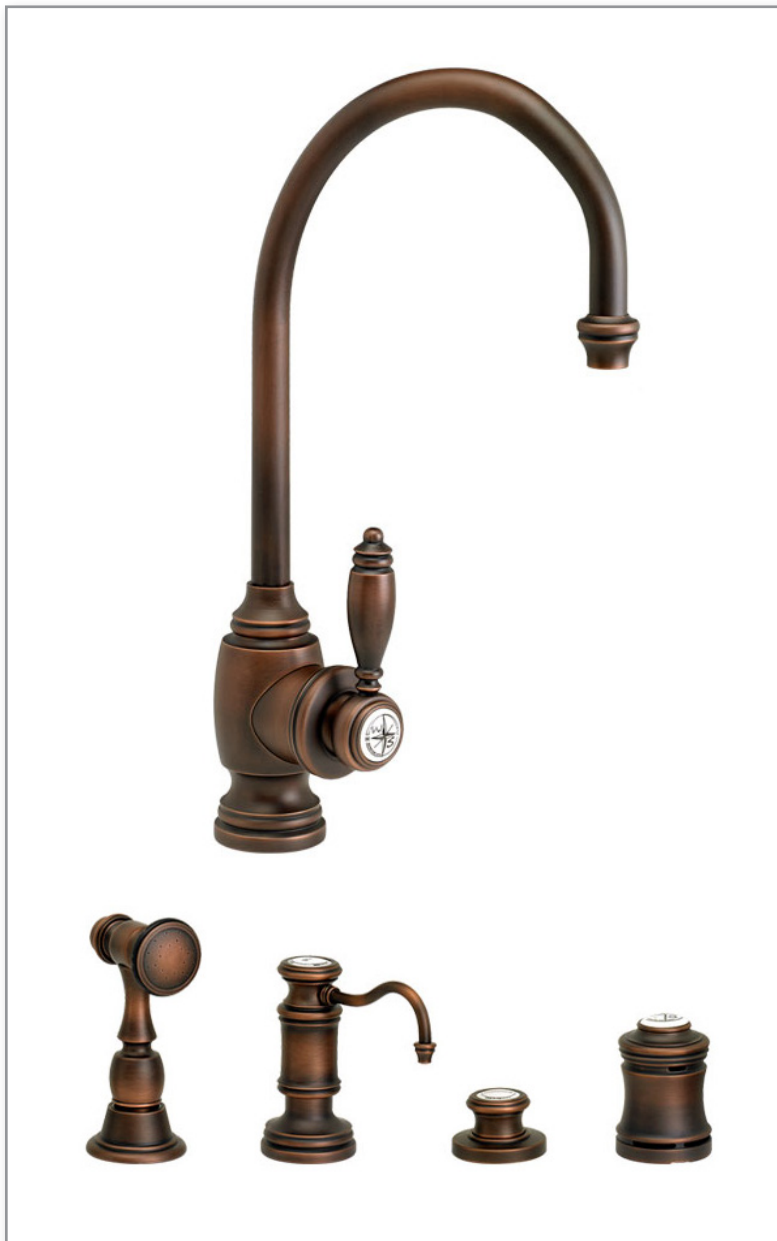

HAMPTON PREP FAUCET / 4PC. SUITE

4900-4

- Max Counter Thickness 2-3/8"
- Minimum Install Hole Size 1-3/8"

A. Side Spray Connection with 1/4" NPT Pipe Fitting

B. Supply Hoses - 20" Long with 3/8" Compression Fittings

DIMENSIONS MAY VARY AND ARE SUBJECT TO CHANGE. NO RESPONSIBILITY IS ASSUMED FOR USE OF SUPERCEDED OR VOIDED DATA

HAMPTON PREP FAUCET / 4PC. SUITE

4900-4

Finish Shown - American Bronze

FEATURES

- Suite includes faucet, side spray, soap/lotion dispenser, air switch single port air gap.
- Full size Kitchen Faucet with smaller reach.
- Perfect for smaller island sinks.
- Part of the traditional Hampton Suite.
- C-spout has 6-3/4" reach and can swivel 360 degrees.
- Equipped with spray diverter and 1/4" NPT pipe fitting connection for optional side spray.
- 1.75 gpm maximum flow rate with aerated tip.
- Ergonomic single lever handle.
- Adjustable tension ring helps handle feel and prevents sag.
- Single handle can mount in front, right or left hand positions.
- When mounted on side, handle can adjust 45 degrees for backsplash clearance.
- Hot/cold ceramic disk valve cartridge.
- Made from solid brass.
- Resistant to reverse osmosis water.
- Reinforced braided connection hoses.
- Includes 3 handle button options.
- Lifetime functional warranty.
- Made in the USA.