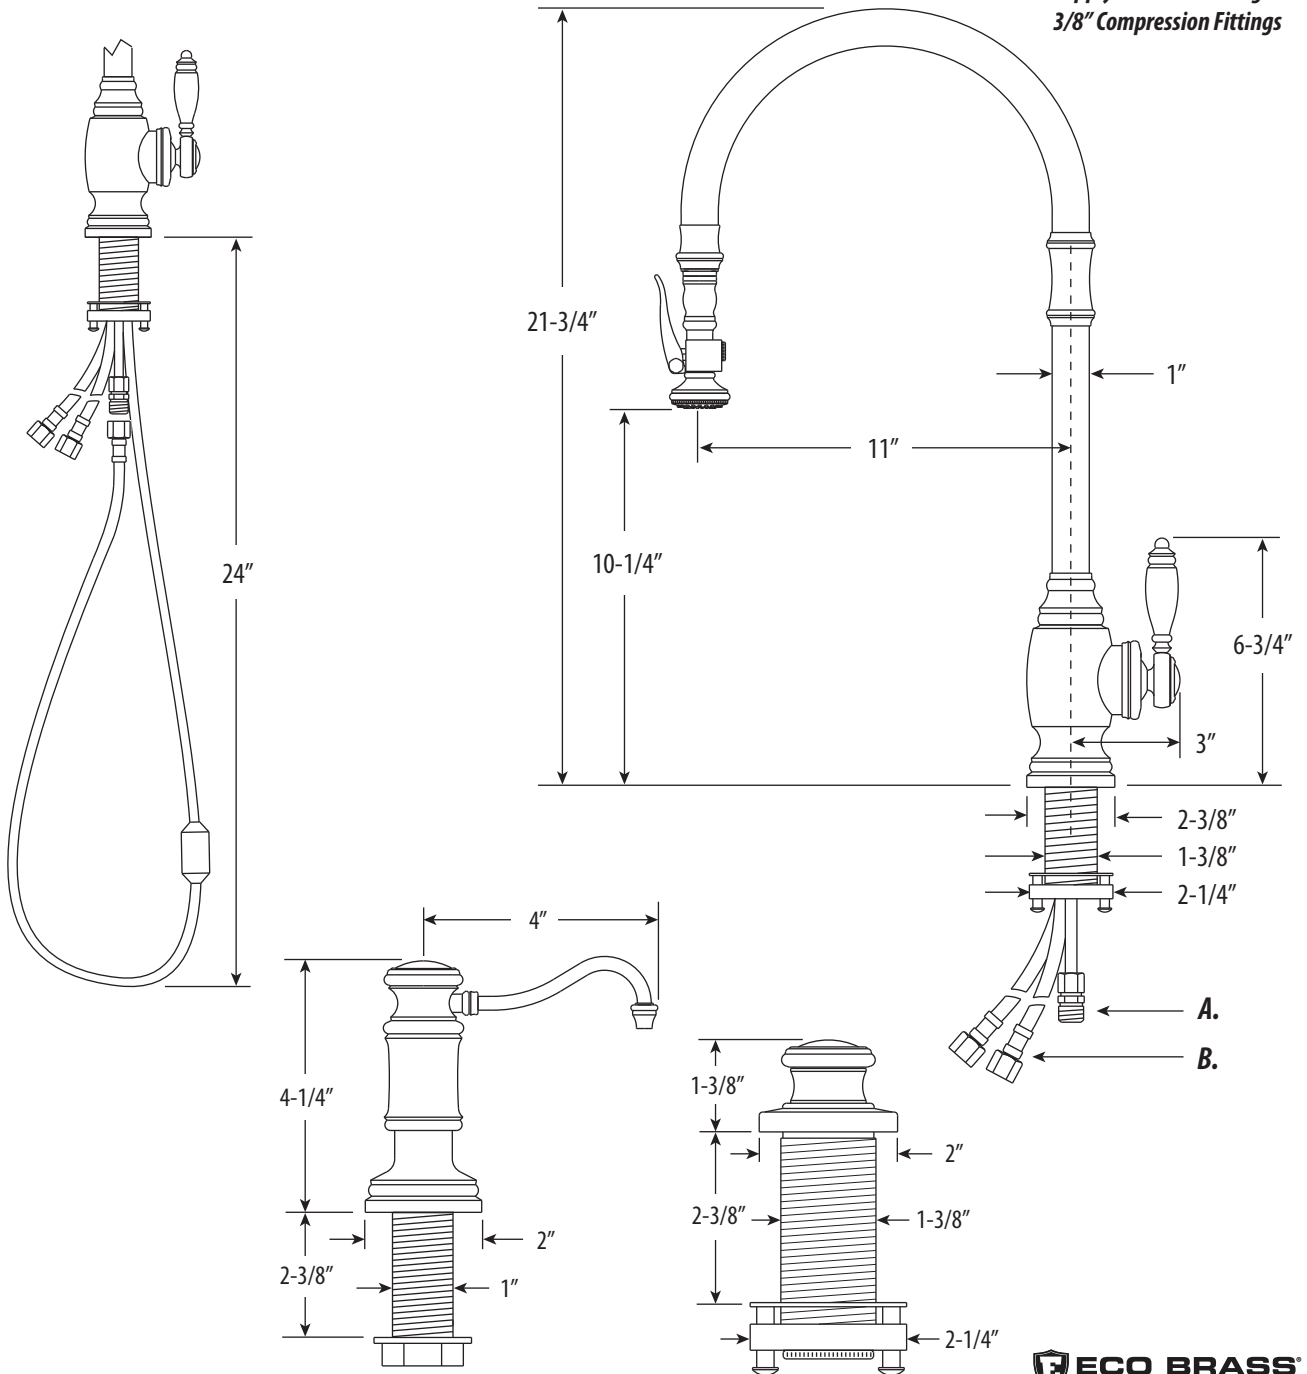

## TRADITIONAL EXTENDED REACH PLP PULLDOWN FAUCET / 3PC. SUITE **5500-3**

- Max Counter Thickness 2-3/8"
- Minimum Install Hole Size 1-1/2"

A. Spray Connection with 3/8" Compression Fitting

B. Supply Hoses - 20" Long with 3/8" Compression Fittings

***DIMENSIONS MAY VARY AND ARE SUBJECT TO CHANGE. NO RESPONSIBILITY IS ASSUMED FOR USE OF SUPERCEDED OR VOIDED DATA***

## TRADITIONAL EXTENDED REACH PLP PULLDOWN FAUCET / 3PC. SUITE **5500-3**

Finish Shown - Satin Nickel

### **FEATURES**

- Suite includes faucet, soap/lotion dispenser and air switch.
- “Positive Lock Pulldown” design locks sprayer in place when not in use.
- Spout has 11” extended reach for larger sinks and can swivel 360 degrees.
- Lever handle spray head pulls out 18” from spout.
- Counterbalanced weight on spray hose allows smooth pull out and prevents snap back.
- Sprayer instantly diverts water from aerated stream to wide spray when handle is held.
- 1.75 gpm maximum flow rate with aerated tip.
- Adjustable handle tension ring helps handle feel and prevents sag.
- Single handle can mount in front, right or left hand positions.
- When mounted on side, handle can adjust 45 degrees for backsplash clearance.
- Hot/cold ceramic disk valve cartridge.
- Resistant to reverse osmosis water.
- Made from solid brass.
- Reinforced braided connection hoses.
- Includes 3 styles of handle buttons.
- Lifetime functional warranty.
- Made in the USA.