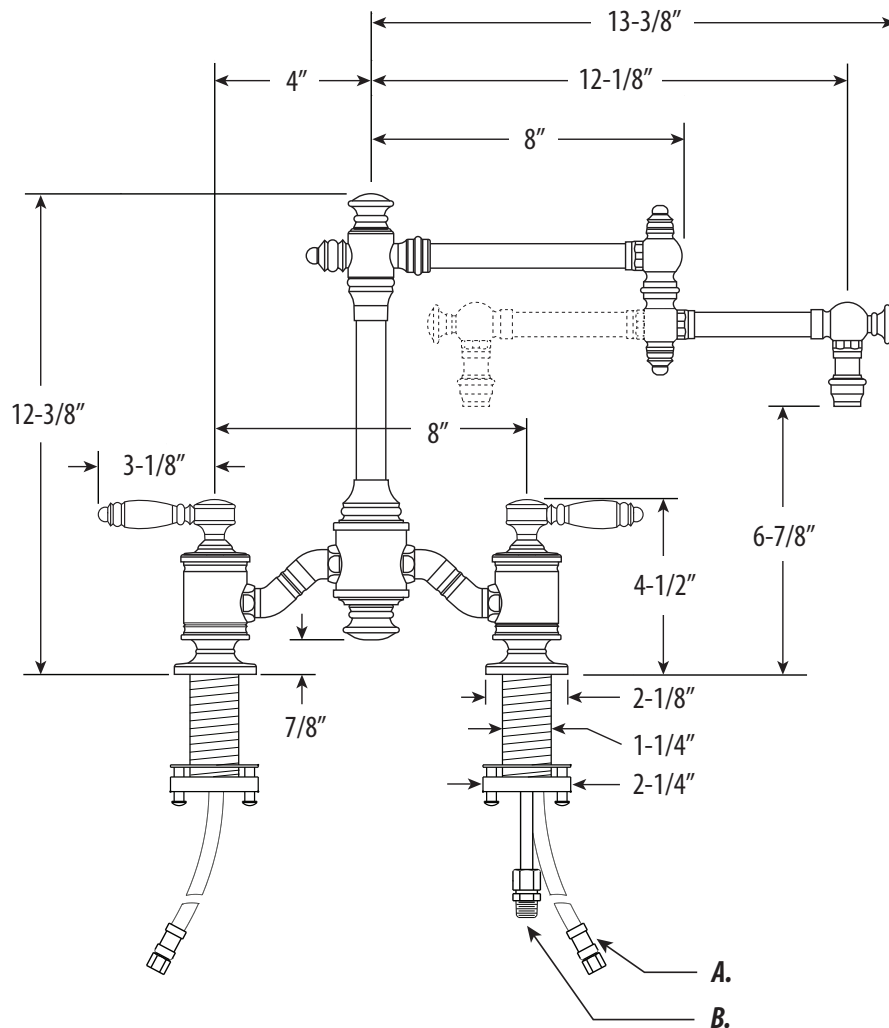

TOWSON BRIDGE FAUCET / 12" ARTICULATED SPOUT / 3PC. SUITE

6100-12-3

- Max Counter Thickness 2-3/8"
- Minimum Install Hole Size 1-3/8"

- A. Supply Hoses - 20" Long with 3/8" Compression Fittings
- B. Side Spray Connection with 1/4" NPT Pipe Fitting

ECO BRASS
HIGH PERFORMANCE LEAD FREE BRASS

DIMENSIONS MAY VARY AND ARE SUBJECT TO CHANGE. NO RESPONSIBILITY IS ASSUMED FOR USE OF SUPERCEDED OR VOIDED DATA

TOWSON BRIDGE FAUCET / 12" ARTICULATED SPOUT / 3PC. SUITE

6100-12-3

Finish Shown - Satin Nickel

AVAILABLE IN 30 FINISHES

FEATURES

- Suite includes faucet, side spray, soap/lotion dispenser and air switch.
- Part of the traditional Towson Suite.
- Two-holed Bridge Faucet design mounts 8" on center.
- Articulated spout has 12" reach and can swivel 360 degrees.
- Equipped with spray diverter and 1/4" NPT pipe fitting connection for optional side spray.
- Ergonomic double lever handles.
- ADA compliant.
- Hot and cold ceramic disk valve cartridges.
- 1.75 gpm maximum flow rate with aerated tip.
- Resistant to reverse osmosis water.
- Made from solid brass.
- Reinforced braided connection hoses.
- Includes 4 handle button options.
- Lifetime functional warranty.
- Made in the USA.