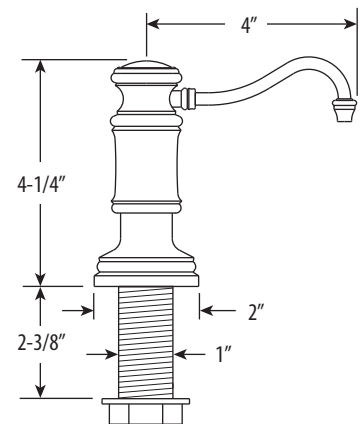

TOWSON BRIDGE FAUCET / 12" ARTICULATED SPOUT / 3PC. SUITE

6100-12-3

- Max Counter Thickness 2-3/8"
- Minimum Install Hole Size 1-3/8"

- A. Supply Hoses - 20" Long with 3/8" Compression Fittings
- B. Side Spray Connection with 1/4" NPT Pipe Fitting

ECO BRASS
HIGH PERFORMANCE LEAD FREE BRASS

DIMENSIONS MAY VARY AND ARE SUBJECT TO CHANGE. NO RESPONSIBILITY IS ASSUMED FOR USE OF SUPERCEDED OR VOIDED DATA

TOWSON BRIDGE FAUCET / 12" ARTICULATED SPOUT / 3PC. SUITE

6100-12-3

Finish Shown - Satin Nickel

AVAILABLE IN 30 FINISHES

FEATURES

- Suite includes faucet, side spray, soap/lotion dispenser and air switch.
- Part of the traditional Towson Suite.
- Two-holed Bridge Faucet design mounts 8" on center.
- Articulated spout has 12" reach and can swivel 360 degrees.
- Equipped with spray diverter and 1/4" NPT pipe fitting connection for optional side spray.
- Ergonomic double lever handles.
- ADA compliant.
- Hot and cold ceramic disk valve cartridges.
- 1.75 gpm maximum flow rate with aerated tip.
- Resistant to reverse osmosis water.
- Made from solid brass.
- Reinforced braided connection hoses.
- Includes 4 handle button options.
- Lifetime functional warranty.
- Made in the USA.