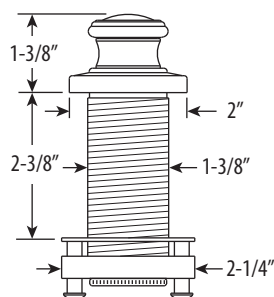

TOWSON BRIDGE FAUCET / 12" ARTICULATED SPOUT / 3PC. SUITE

6100-12-3

- Max Counter Thickness 2-3/8"
- Minimum Install Hole Size 1-3/8"

- A. Supply Hoses - 20" Long with 3/8" Compression Fittings
- B. Side Spray Connection with 1/4" NPT Pipe Fitting

ECO BRASS
HIGH PERFORMANCE LEAD FREE BRASS

DIMENSIONS MAY VARY AND ARE SUBJECT TO CHANGE. NO RESPONSIBILITY IS ASSUMED FOR USE OF SUPERCEDED OR VOIDED DATA

TOWSON BRIDGE FAUCET / 12" ARTICULATED SPOUT / 3PC. SUITE

6100-12-3

Finish Shown - Satin Nickel

AVAILABLE IN 30 FINISHES

FEATURES

- Suite includes faucet, side spray, soap/lotion dispenser and air switch.
- Part of the traditional Towson Suite.
- Two-holed Bridge Faucet design mounts 8" on center.
- Articulated spout has 12" reach and can swivel 360 degrees.
- Equipped with spray diverter and 1/4" NPT pipe fitting connection for optional side spray.
- Ergonomic double lever handles.
- ADA compliant.
- Hot and cold ceramic disk valve cartridges.
- 1.75 gpm maximum flow rate with aerated tip.
- Resistant to reverse osmosis water.
- Made from solid brass.
- Reinforced braided connection hoses.
- Includes 4 handle button options.
- Lifetime functional warranty.
- Made in the USA.