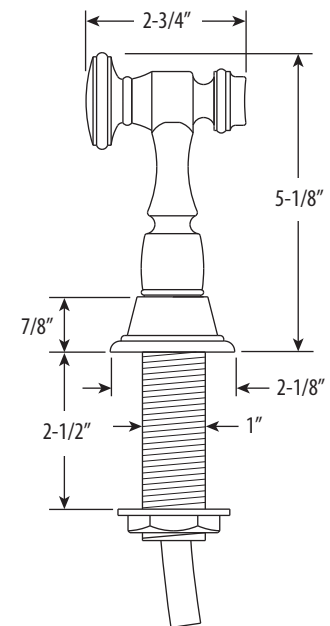

TOWSON BRIDGE FAUCET / 12" ARTICULATED SPOUT / 3PC. SUITE

6100-12-3

- Max Counter Thickness 2-3/8"
- Minimum Install Hole Size 1-3/8"

- A. Supply Hoses - 20" Long with 3/8" Compression Fittings
- B. Side Spray Connection with 1/4" NPT Pipe Fitting

ECO BRASS
HIGH PERFORMANCE LEAD FREE BRASS

DIMENSIONS MAY VARY AND ARE SUBJECT TO CHANGE. NO RESPONSIBILITY IS ASSUMED FOR USE OF SUPERCEDED OR VOIDED DATA

TOWSON BRIDGE FAUCET / 12" ARTICULATED SPOUT / 3PC. SUITE

6100-12-3

Finish Shown - Satin Nickel

AVAILABLE IN 30 FINISHES

FEATURES

- Suite includes faucet, side spray, soap/lotion dispenser and air switch.
- Part of the traditional Towson Suite.
- Two-holed Bridge Faucet design mounts 8" on center.
- Articulated spout has 12" reach and can swivel 360 degrees.
- Equipped with spray diverter and 1/4" NPT pipe fitting connection for optional side spray.
- Ergonomic double lever handles.
- ADA compliant.
- Hot and cold ceramic disk valve cartridges.
- 1.75 gpm maximum flow rate with aerated tip.
- Resistant to reverse osmosis water.
- Made from solid brass.
- Reinforced braided connection hoses.
- Includes 4 handle button options.
- Lifetime functional warranty.
- Made in the USA.