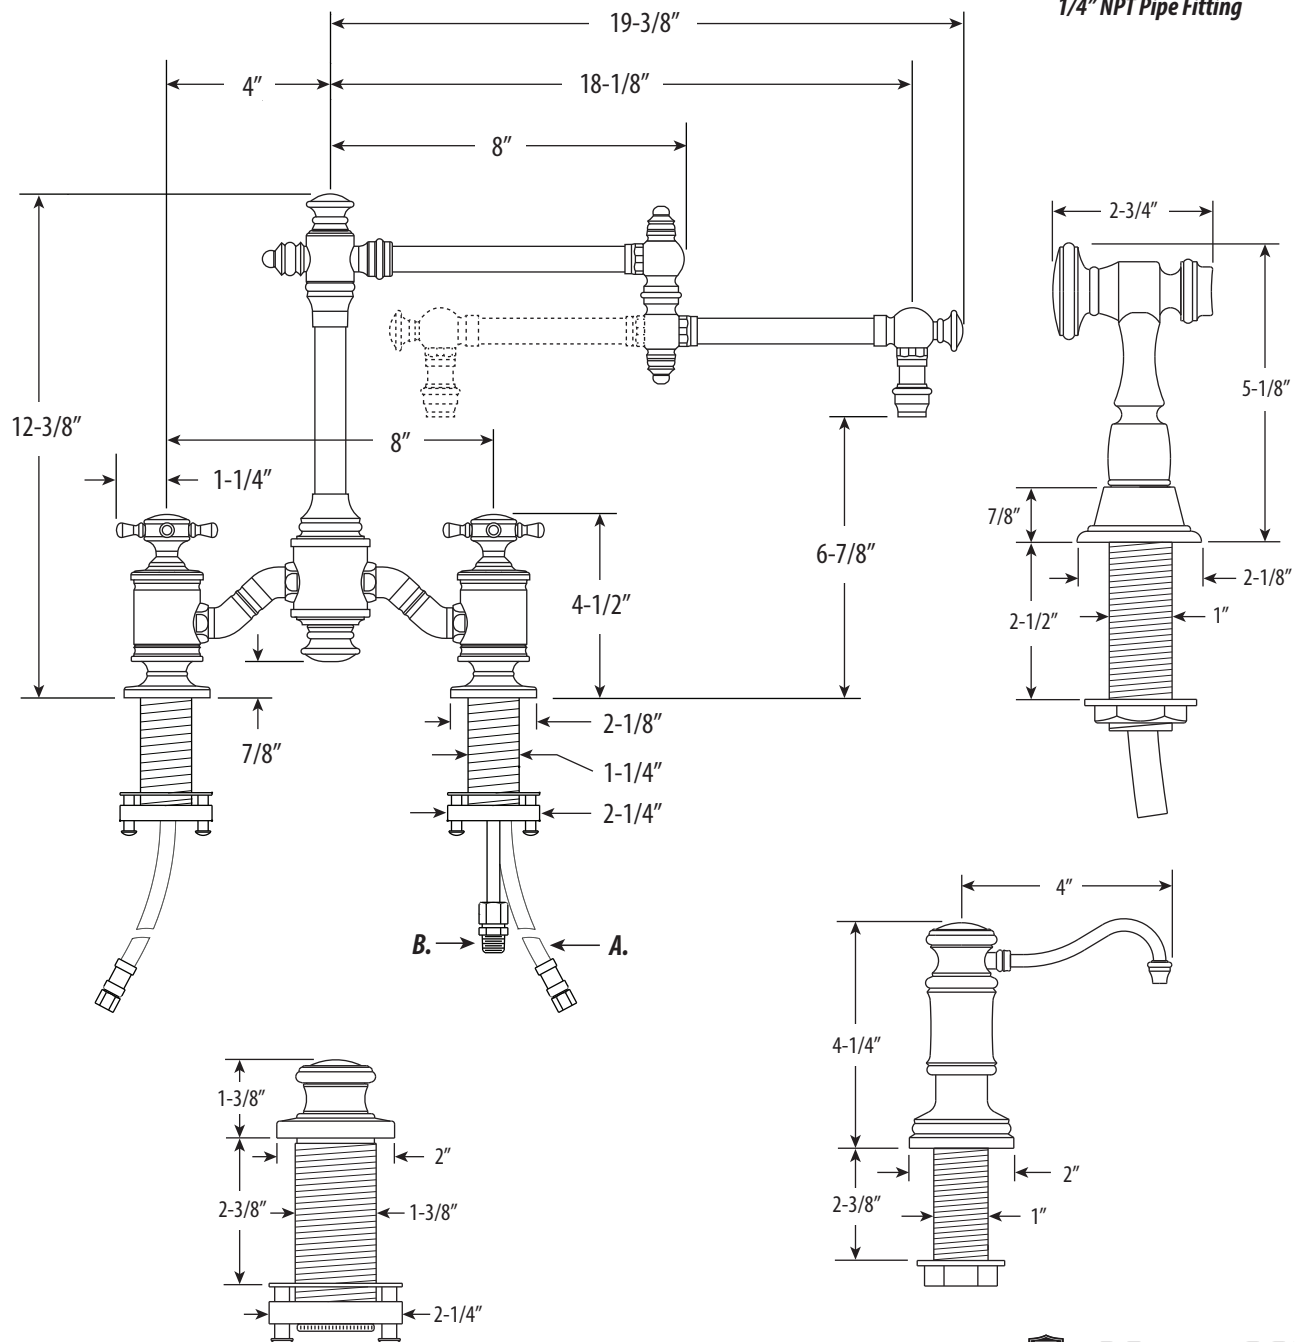

## TOWSON BRIDGE FAUCET / 18" ARTICULATED SPOUT / 3PC. SUITE

# 6150-18-3

- Max Counter Thickness 2-3/8"
- Minimum Install Hole Size 1-3/8"

- A. Supply Hoses - 20" Long with 3/8" Compression Fittings
- B. Side Spray Connection with 1/4" NPT Pipe Fitting

**ECO BRASS**  
HIGH PERFORMANCE LEAD FREE BRASS

### FEATURES

- Suite includes faucet, side spray, soap/lotion dispenser and air switch.
- Part of the traditional Towson Suite.
- Two-holed Bridge Faucet design mounts 8" on center.
- Articulated spout has 18" reach and can swivel 360 degrees.
- Equipped with spray diverter and 1/4" NPT pipe fitting connection for optional side spray.
- Ergonomic double cross handles.
- Hot and cold ceramic disk valve cartridges.
- 1.75 gpm maximum flow rate with aerated tip.
- Resistant to reverse osmosis water.
- Made from solid brass.
- Reinforced braided connection hoses.
- Includes 4 handle button options.
- Lifetime functional warranty.
- Made in the USA.