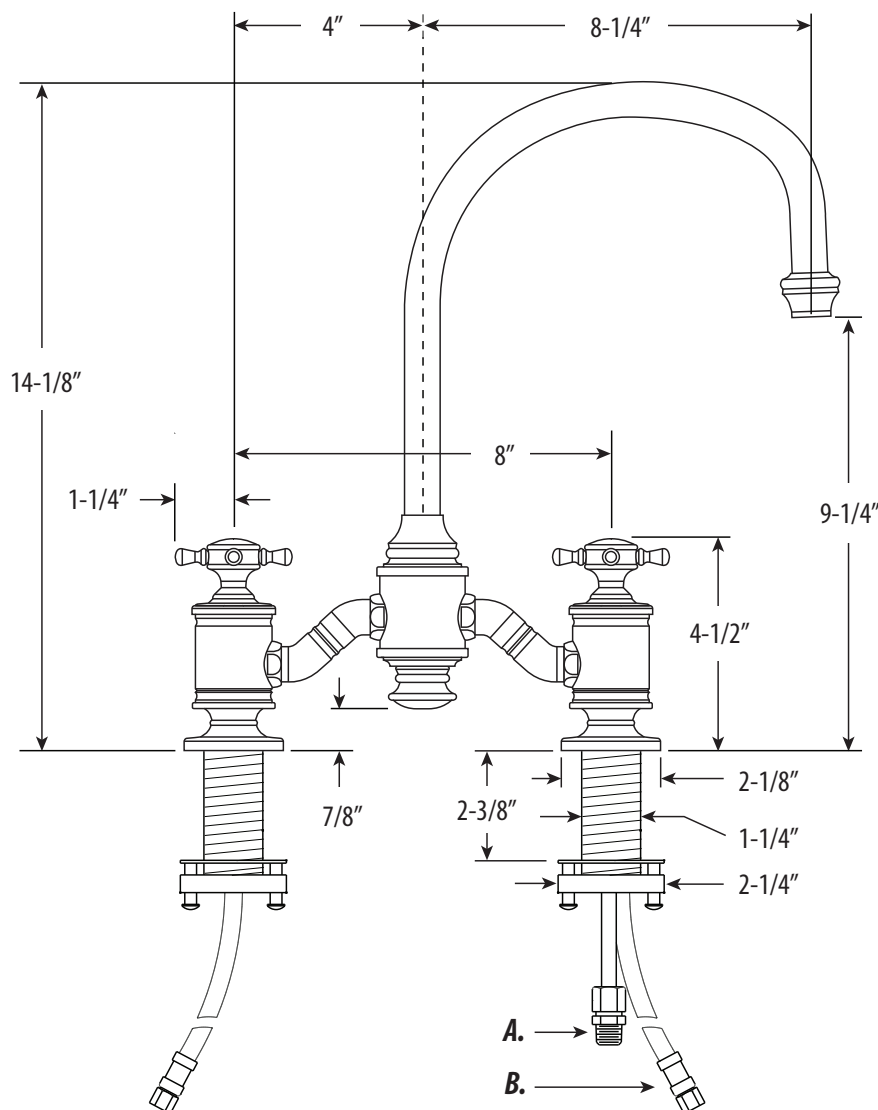

HAMPTON BRIDGE FAUCET / CROSS HANDLES / 2PC. SUITE

6350-2

- Max Counter Thickness 2-3/8"
- Minimum Install Hole Size 1-3/8"

- A. Side Spray Connection with 1/4" NPT Pipe Fitting
- B. Supply Hoses - 20" Long with 3/8" Compression Fittings

 **ECO BRASS**
HIGH PERFORMANCE LEAD FREE BRASS

DIMENSIONS MAY VARY AND ARE SUBJECT TO CHANGE. NO RESPONSIBILITY IS ASSUMED FOR USE OF SUPERCEDED OR VOIDED DATA

HAMPTON BRIDGE FAUCET / CROSS HANDLES / 2PC. SUITE

6350-2

Finish Shown - American Bronze

FEATURES

- Suite includes faucet, side spray and soap/lotion dispenser.
- Part of the traditional Hampton Suite.
- Two-holed Bridge Faucet design mounts 8" on center.
- C-spout has 8-1/4" reach and can swivel 360 degrees.
- Equipped with spray diverter and 1/4" NPT pipe fitting connection for optional side spray.
- Ergonomic double cross handles.
- Hot and cold ceramic disk valve cartridges.
- 1.75 gpm maximum flow rate with aerated tip.
- Resistant to reverse osmosis water.
- Made from solid brass.
- Reinforced braided connection hoses.
- Includes 4 handle button options.
- Lifetime functional warranty.
- Made in the USA.