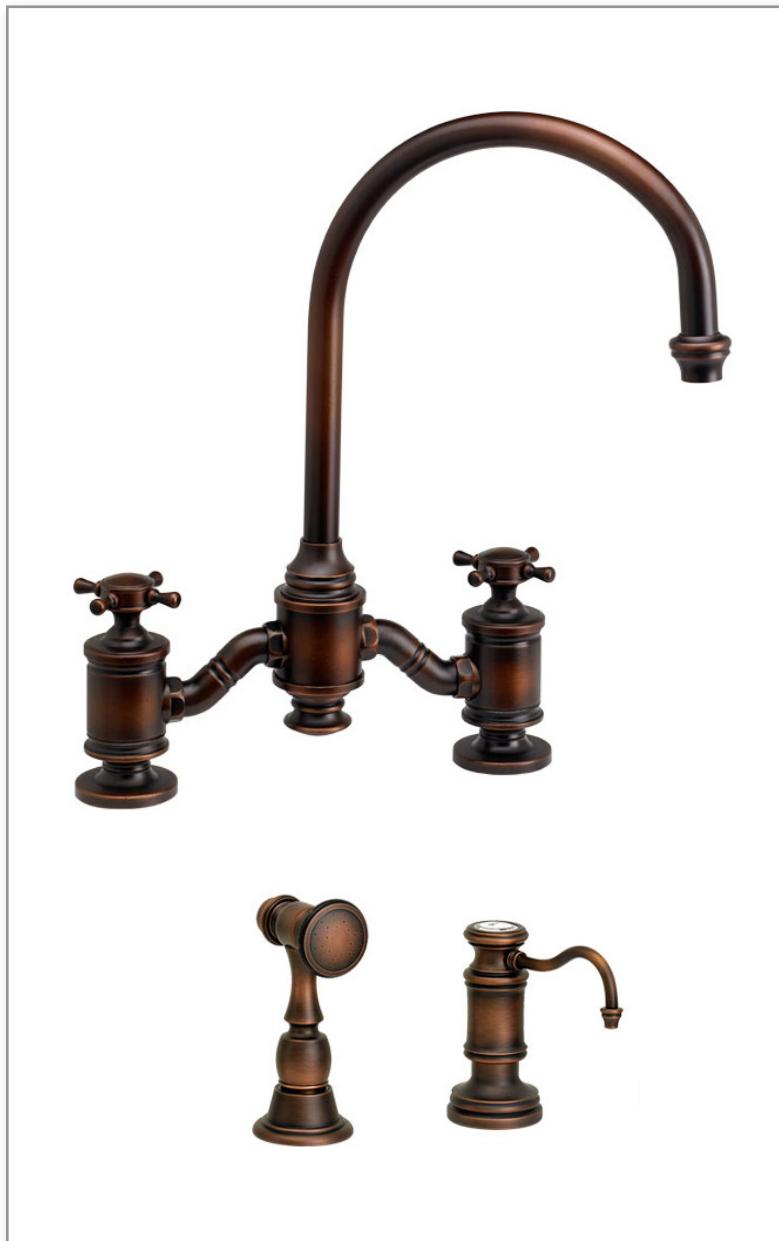

HAMPTON BRIDGE FAUCET / CROSS HANDLES / 2PC. SUITE

6350-2

- Max Counter Thickness 2-3/8"
- Minimum Install Hole Size 1-3/8"

- A. Side Spray Connection with 1/4" NPT Pipe Fitting
- B. Supply Hoses - 20" Long with 3/8" Compression Fittings

 **ECO BRASS**
HIGH PERFORMANCE LEAD FREE BRASS

DIMENSIONS MAY VARY AND ARE SUBJECT TO CHANGE. NO RESPONSIBILITY IS ASSUMED FOR USE OF SUPERCEDED OR VOIDED DATA

HAMPTON BRIDGE FAUCET / CROSS HANDLES / 2PC. SUITE

6350-2

Finish Shown - American Bronze

FEATURES

- Suite includes faucet, side spray and soap/lotion dispenser.
- Part of the traditional Hampton Suite.
- Two-holed Bridge Faucet design mounts 8" on center.
- C-spout has 8-1/4" reach and can swivel 360 degrees.
- Equipped with spray diverter and 1/4" NPT pipe fitting connection for optional side spray.
- Ergonomic double cross handles.
- Hot and cold ceramic disk valve cartridges.
- 1.75 gpm maximum flow rate with aerated tip.
- Resistant to reverse osmosis water.
- Made from solid brass.
- Reinforced braided connection hoses.
- Includes 4 handle button options.
- Lifetime functional warranty.
- Made in the USA.