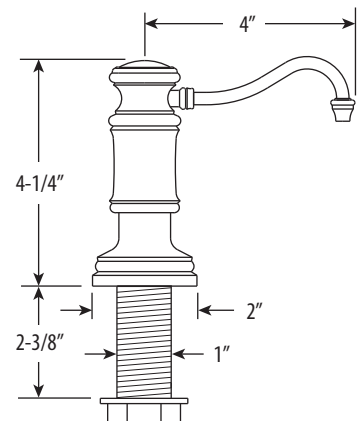

HAMPTON BRIDGE FAUCET / CROSS HANDLES / 2PC. SUITE

6350-2

- Max Counter Thickness 2-3/8"
- Minimum Install Hole Size 1-3/8"

- A. Side Spray Connection with 1/4" NPT Pipe Fitting
- B. Supply Hoses - 20" Long with 3/8" Compression Fittings

 **ECO BRASS**
HIGH PERFORMANCE LEAD FREE BRASS

DIMENSIONS MAY VARY AND ARE SUBJECT TO CHANGE. NO RESPONSIBILITY IS ASSUMED FOR USE OF SUPERCEDED OR VOIDED DATA

HAMPTON BRIDGE FAUCET / CROSS HANDLES / 2PC. SUITE

6350-2

Finish Shown - American Bronze

FEATURES

- Suite includes faucet, side spray and soap/lotion dispenser.
- Part of the traditional Hampton Suite.
- Two-holed Bridge Faucet design mounts 8" on center.
- C-spout has 8-1/4" reach and can swivel 360 degrees.
- Equipped with spray diverter and 1/4" NPT pipe fitting connection for optional side spray.
- Ergonomic double cross handles.
- Hot and cold ceramic disk valve cartridges.
- 1.75 gpm maximum flow rate with aerated tip.
- Resistant to reverse osmosis water.
- Made from solid brass.
- Reinforced braided connection hoses.
- Includes 4 handle button options.
- Lifetime functional warranty.
- Made in the USA.