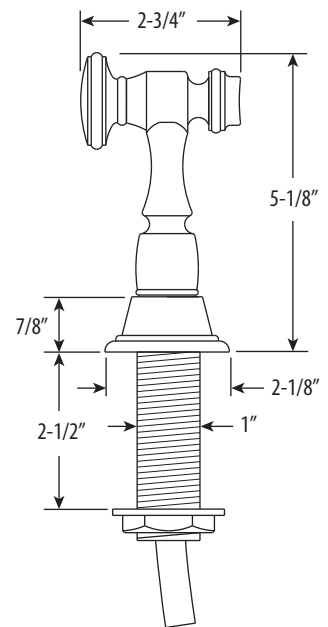

HAMPTON BRIDGE FAUCET / CROSS HANDLES / 2PC. SUITE

6350-2

- Max Counter Thickness 2-3/8"
- Minimum Install Hole Size 1-3/8"

- A. Side Spray Connection with 1/4" NPT Pipe Fitting
- B. Supply Hoses - 20" Long with 3/8" Compression Fittings

 **ECO BRASS**
HIGH PERFORMANCE LEAD FREE BRASS

DIMENSIONS MAY VARY AND ARE SUBJECT TO CHANGE. NO RESPONSIBILITY IS ASSUMED FOR USE OF SUPERCEDED OR VOIDED DATA

HAMPTON BRIDGE FAUCET / CROSS HANDLES / 2PC. SUITE

6350-2

Finish Shown - American Bronze

FEATURES

- Suite includes faucet, side spray and soap/lotion dispenser.
- Part of the traditional Hampton Suite.
- Two-holed Bridge Faucet design mounts 8" on center.
- C-spout has 8-1/4" reach and can swivel 360 degrees.
- Equipped with spray diverter and 1/4" NPT pipe fitting connection for optional side spray.
- Ergonomic double cross handles.
- Hot and cold ceramic disk valve cartridges.
- 1.75 gpm maximum flow rate with aerated tip.
- Resistant to reverse osmosis water.
- Made from solid brass.
- Reinforced braided connection hoses.
- Includes 4 handle button options.
- Lifetime functional warranty.
- Made in the USA.