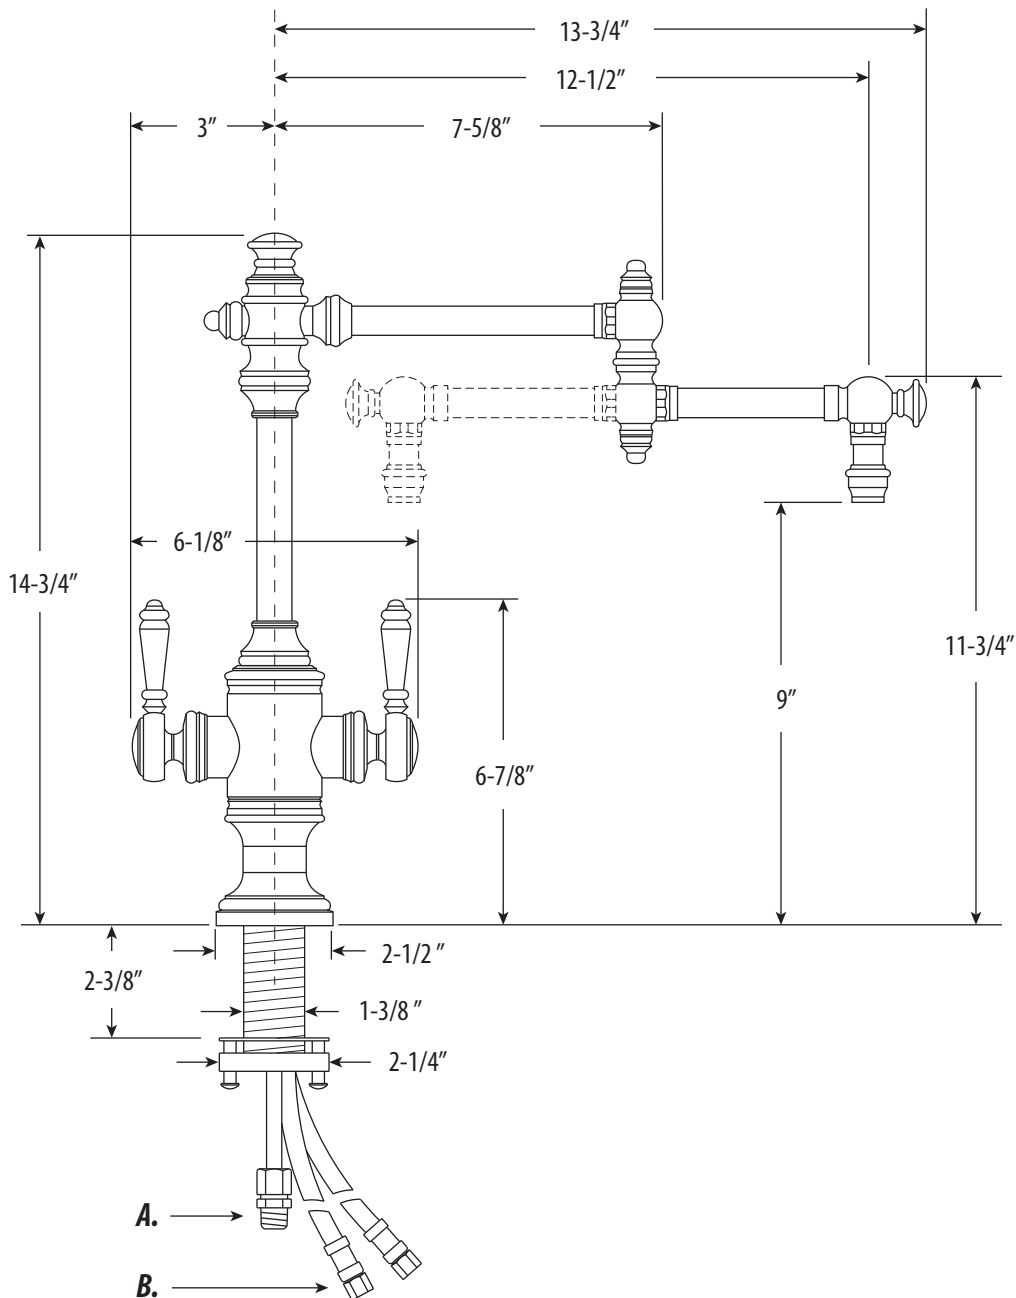

## TOWSON TWO HANDLE KITCHEN FAUCET / 12" ARTICULATED SPOUT

# 8010-12

- Max Counter Thickness 2-3/8"
- Minimum Install Hole Size 1-1/2"

- A. Side Spray Connection with 1/4" NPT Pipe Fitting
- B. Supply Hoses - 20" Long with 3/8" Compression Fittings

**ECO BRASS**  
HIGH PERFORMANCE LEAD FREE BRASS

### FEATURES

- Part of the traditional Towson Suite.
- Articulated spout has 12" reach and can swivel 360 degrees.
- Hot and cold dual lever control with ceramic disk valve cartridges.
- Adjustable handle brake system provides smooth pull and prevents sagging.
- Equipped with spray diverter and 1/4" NPT pipe fitting connection for optional side spray.
- 1.75 gpm maximum flow rate with aerated tip.
- Resistant to reverse osmosis water.
- Made from solid brass.
- Includes 2 handle button options.
- Reinforced braided connection hoses.
- ADA Compliant.
- Lifetime functional warranty.
- Made in the USA.