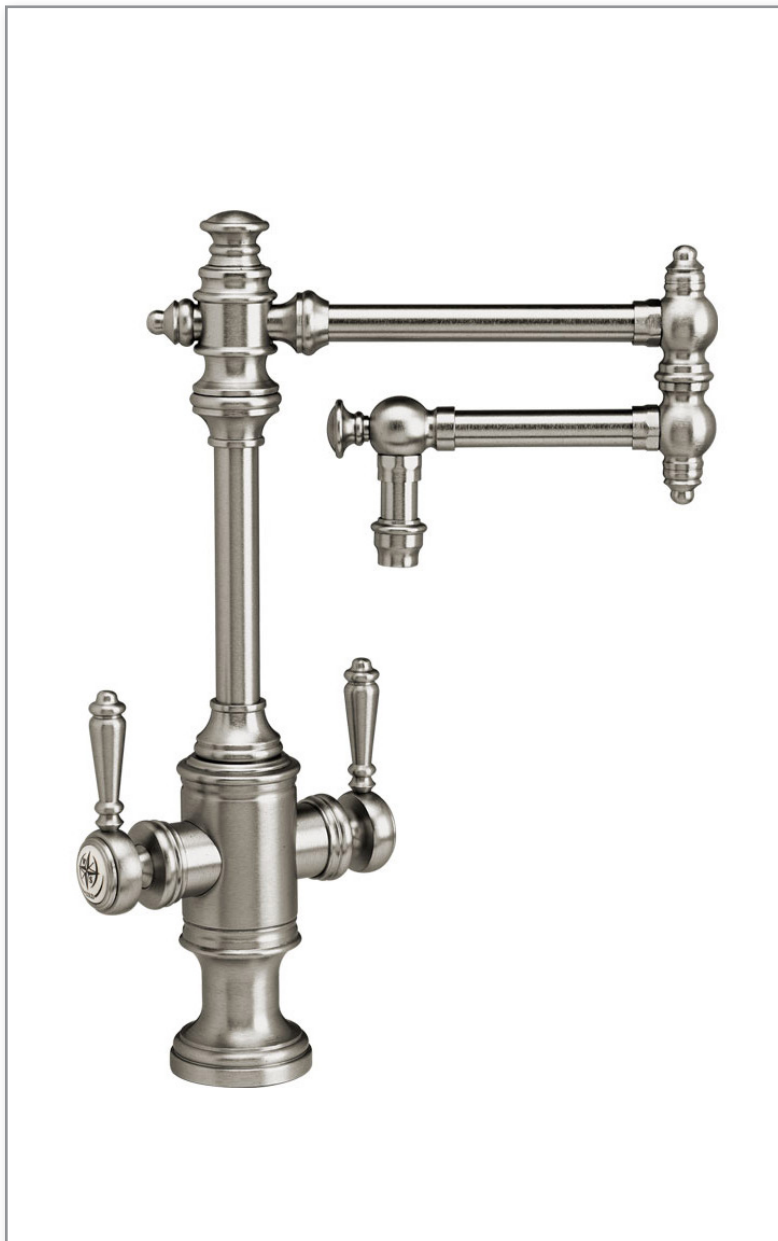

TOWSON TWO HANDLE KITCHEN FAUCET / 12" ARTICULATED SPOUT

8010-12

Finish Shown - Satin Nickel

AVAILABLE IN 30 FINISHES

FEATURES

- Part of the traditional Towson Suite.
- Articulated spout has 12" reach and can swivel 360 degrees.
- Hot and cold dual lever control with ceramic disk valve cartridges.
- Adjustable handle brake system provides smooth pull and prevents sagging.
- Equipped with spray diverter and 1/4" NPT pipe fitting connection for optional side spray.
- 1.75 gpm maximum flow rate with aerated tip.
- Resistant to reverse osmosis water.
- Made from solid brass.
- Includes 2 handle button options.
- Reinforced braided connection hoses.
- ADA Compliant.
- Lifetime functional warranty.
- Made in the USA.

CODES/STANDARDS APPLICABLE

Specified model meets or exceeds the following:

- ASME A112.18.1
- CSA B125.1
- NSF 61, 372
- CALGreen
- ADA Compliant