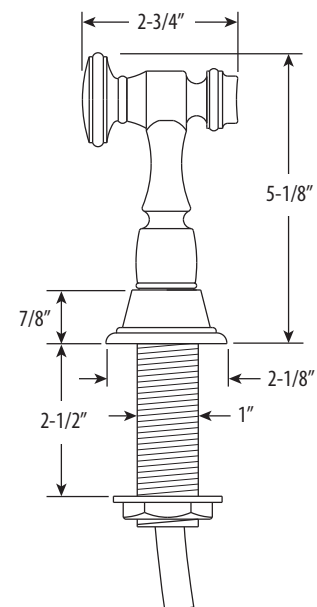

# 8030-2

- Max Counter Thickness 2-3/8"
- Minimum Install Hole Size 1-1/2"

- A. Side Spray Connection with 1/4" NPT Pipe Fitting
- B. Supply Hoses - 20" Long with 3/8" Compression Fittings

***DIMENSIONS MAY VARY AND ARE SUBJECT TO CHANGE. NO RESPONSIBILITY IS ASSUMED FOR USE OF SUPERCEDED OR VOIDED DATA***

### FEATURES

- Suite includes faucet, side spray and soap/lotion dispenser.
- Part of the traditional Hampton Suite.
- C-spout has 8-1/4" reach and can swivel 360 degrees.
- Hot and cold dual lever control with ceramic disk valve cartridges.
- Adjustable handle brake system provides smooth pull and prevents sagging.
- Equipped with spray diverter and 1/4" NPT pipe fitting connection for optional side spray.
- 1.75 gpm maximum flow rate with aerated tip.
- Resistant to reverse osmosis water.
- Made from solid brass.
- Includes 2 handle button options.
- Reinforced braided connection hoses.
- ADA Compliant.
- Cal Green.
- Lifetime functional warranty.
- Made in the USA.