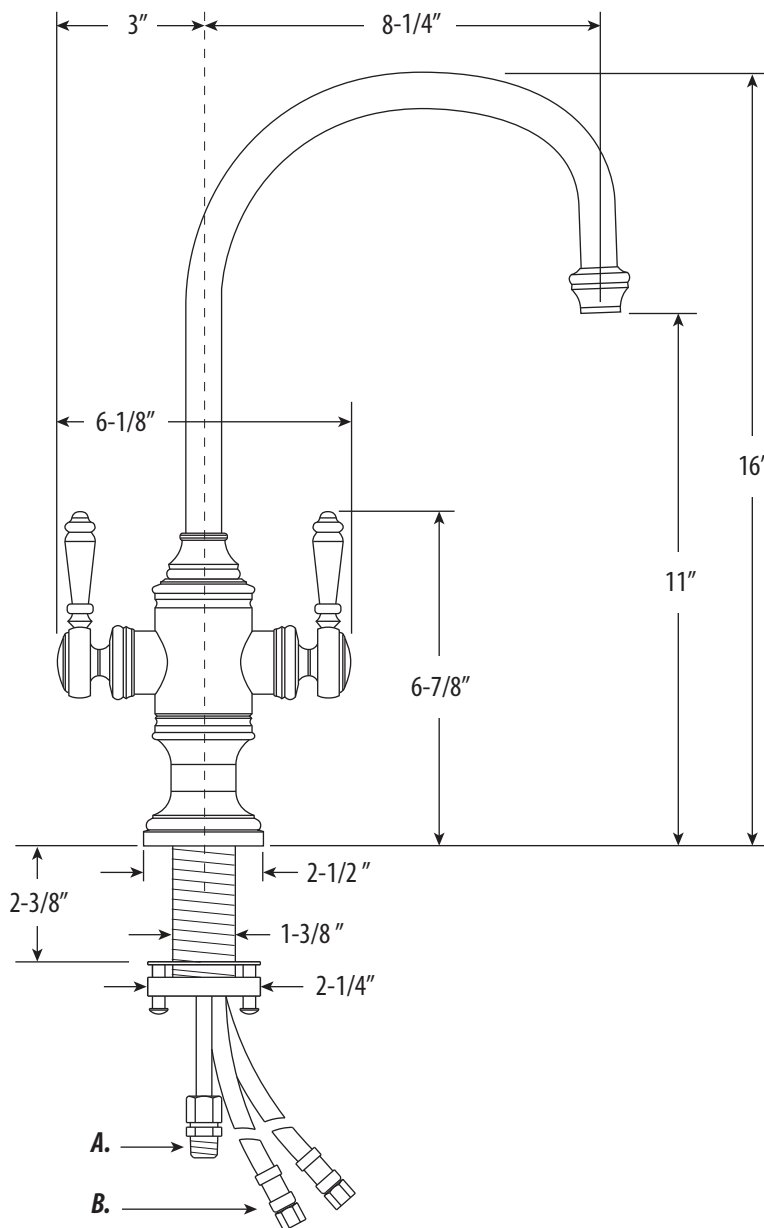

# 8030-2

- Max Counter Thickness 2-3/8"
- Minimum Install Hole Size 1-1/2"

- A. Side Spray Connection with 1/4" NPT Pipe Fitting
- B. Supply Hoses - 20" Long with 3/8" Compression Fittings

***DIMENSIONS MAY VARY AND ARE SUBJECT TO CHANGE. NO RESPONSIBILITY IS ASSUMED FOR USE OF SUPERCEDED OR VOIDED DATA***

### FEATURES

- Suite includes faucet, side spray and soap/lotion dispenser.
- Part of the traditional Hampton Suite.
- C-spout has 8-1/4" reach and can swivel 360 degrees.
- Hot and cold dual lever control with ceramic disk valve cartridges.
- Adjustable handle brake system provides smooth pull and prevents sagging.
- Equipped with spray diverter and 1/4" NPT pipe fitting connection for optional side spray.
- 1.75 gpm maximum flow rate with aerated tip.
- Resistant to reverse osmosis water.
- Made from solid brass.
- Includes 2 handle button options.
- Reinforced braided connection hoses.
- ADA Compliant.
- Cal Green.
- Lifetime functional warranty.
- Made in the USA.