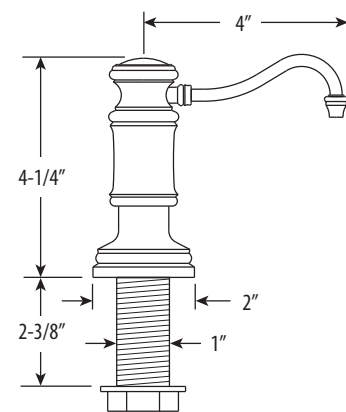

# 8030-2

- Max Counter Thickness 2-3/8"
- Minimum Install Hole Size 1-1/2"

- A. Side Spray Connection with 1/4" NPT Pipe Fitting
- B. Supply Hoses - 20" Long with 3/8" Compression Fittings

***DIMENSIONS MAY VARY AND ARE SUBJECT TO CHANGE. NO RESPONSIBILITY IS ASSUMED FOR USE OF SUPERCEDED OR VOIDED DATA***

### FEATURES

- Suite includes faucet, side spray and soap/lotion dispenser.
- Part of the traditional Hampton Suite.
- C-spout has 8-1/4" reach and can swivel 360 degrees.
- Hot and cold dual lever control with ceramic disk valve cartridges.
- Adjustable handle brake system provides smooth pull and prevents sagging.
- Equipped with spray diverter and 1/4" NPT pipe fitting connection for optional side spray.
- 1.75 gpm maximum flow rate with aerated tip.
- Resistant to reverse osmosis water.
- Made from solid brass.
- Includes 2 handle button options.
- Reinforced braided connection hoses.
- ADA Compliant.
- Cal Green.
- Lifetime functional warranty.
- Made in the USA.