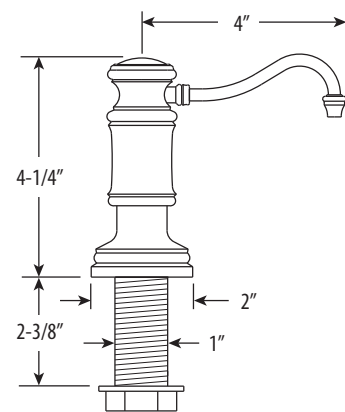

# 8030-3

- Max Counter Thickness 2-3/8"
- Minimum Install Hole Size 1-1/2"

- A. Side Spray Connection with 1/4" NPT Pipe Fitting
- B. Supply Hoses - 20" Long with 3/8" Compression Fittings

***DIMENSIONS MAY VARY AND ARE SUBJECT TO CHANGE. NO RESPONSIBILITY IS ASSUMED FOR USE OF SUPERCEDED OR VOIDED DATA***

### FEATURES

- Suite includes faucet, side spray, soap/lotion dispenser and air switch.
- Part of the traditional Hampton Suite.
- C-spout has 8-1/4" reach and can swivel 360 degrees.
- Hot and cold dual lever control with ceramic disk valve cartridges.
- Adjustable handle brake system provides smooth pull and prevents sagging.
- Equipped with spray diverter and 1/4" NPT pipe fitting connection for optional side spray.
- 1.75 gpm maximum flow rate with aerated tip.
- Resistant to reverse osmosis water.
- Made from solid brass.
- Includes 2 handle button options.
- Reinforced braided connection hoses.
- ADA Compliant.
- Cal Green.
- Lifetime functional warranty.
- Made in the USA.