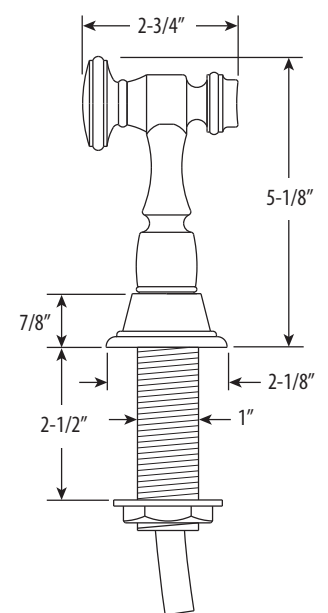

# 8030-3

- Max Counter Thickness 2-3/8"
- Minimum Install Hole Size 1-1/2"

- A. Side Spray Connection with 1/4" NPT Pipe Fitting
- B. Supply Hoses - 20" Long with 3/8" Compression Fittings

***DIMENSIONS MAY VARY AND ARE SUBJECT TO CHANGE. NO RESPONSIBILITY IS ASSUMED FOR USE OF SUPERCEDED OR VOIDED DATA***

### FEATURES

- Suite includes faucet, side spray, soap/lotion dispenser and air switch.
- Part of the traditional Hampton Suite.
- C-spout has 8-1/4" reach and can swivel 360 degrees.
- Hot and cold dual lever control with ceramic disk valve cartridges.
- Adjustable handle brake system provides smooth pull and prevents sagging.
- Equipped with spray diverter and 1/4" NPT pipe fitting connection for optional side spray.
- 1.75 gpm maximum flow rate with aerated tip.
- Resistant to reverse osmosis water.
- Made from solid brass.
- Includes 2 handle button options.
- Reinforced braided connection hoses.
- ADA Compliant.
- Cal Green.
- Lifetime functional warranty.
- Made in the USA.