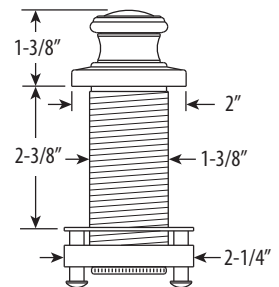

# 8030-3

- Max Counter Thickness 2-3/8"
- Minimum Install Hole Size 1-1/2"

- A. Side Spray Connection with 1/4" NPT Pipe Fitting
- B. Supply Hoses - 20" Long with 3/8" Compression Fittings

***DIMENSIONS MAY VARY AND ARE SUBJECT TO CHANGE. NO RESPONSIBILITY IS ASSUMED FOR USE OF SUPERCEDED OR VOIDED DATA***

### FEATURES

- Suite includes faucet, side spray, soap/lotion dispenser and air switch.
- Part of the traditional Hampton Suite.
- C-spout has 8-1/4" reach and can swivel 360 degrees.
- Hot and cold dual lever control with ceramic disk valve cartridges.
- Adjustable handle brake system provides smooth pull and prevents sagging.
- Equipped with spray diverter and 1/4" NPT pipe fitting connection for optional side spray.
- 1.75 gpm maximum flow rate with aerated tip.
- Resistant to reverse osmosis water.
- Made from solid brass.
- Includes 2 handle button options.
- Reinforced braided connection hoses.
- ADA Compliant.
- Cal Green.
- Lifetime functional warranty.
- Made in the USA.