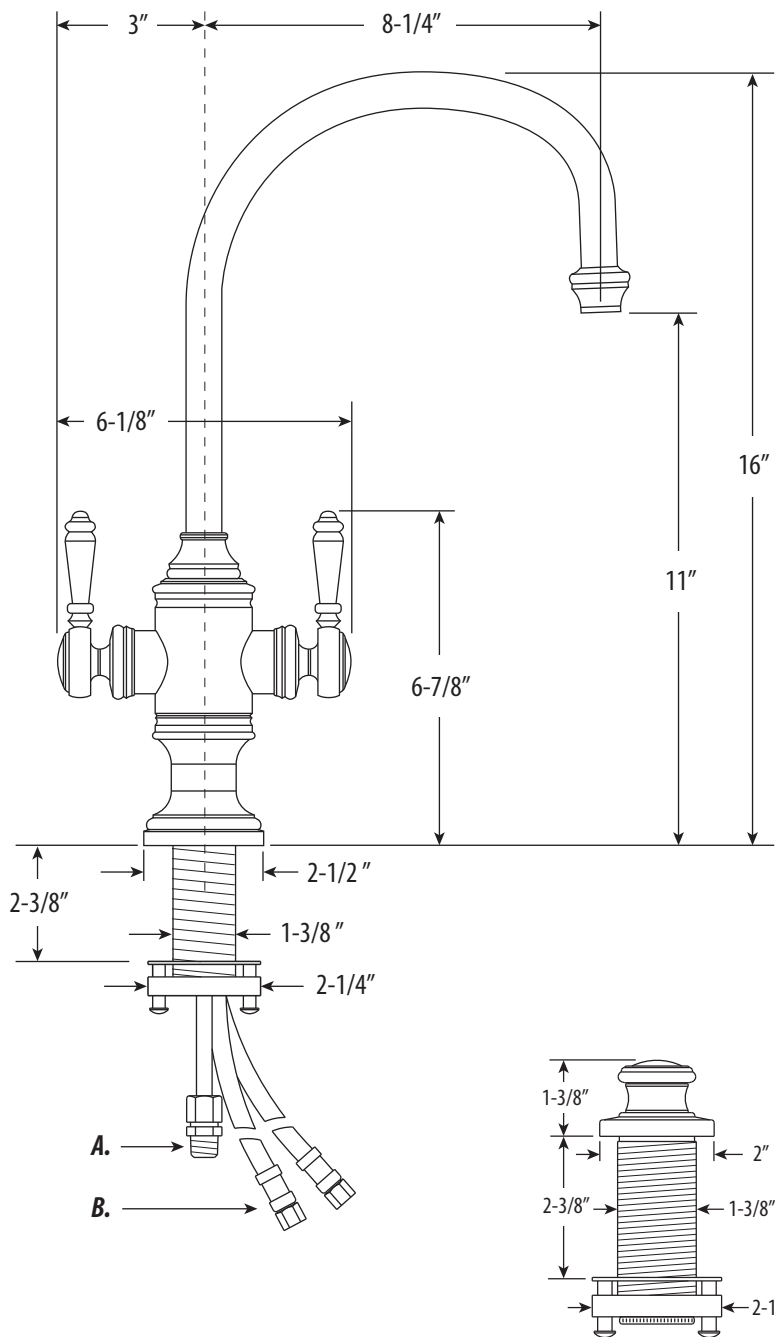

# 8030-3

- Max Counter Thickness 2-3/8"
- Minimum Install Hole Size 1-1/2"

- A. Side Spray Connection with 1/4" NPT Pipe Fitting
- B. Supply Hoses - 20" Long with 3/8" Compression Fittings

***DIMENSIONS MAY VARY AND ARE SUBJECT TO CHANGE. NO RESPONSIBILITY IS ASSUMED FOR USE OF SUPERCEDED OR VOIDED DATA***

### FEATURES

- Suite includes faucet, side spray, soap/lotion dispenser and air switch.
- Part of the traditional Hampton Suite.
- C-spout has 8-1/4" reach and can swivel 360 degrees.
- Hot and cold dual lever control with ceramic disk valve cartridges.
- Adjustable handle brake system provides smooth pull and prevents sagging.
- Equipped with spray diverter and 1/4" NPT pipe fitting connection for optional side spray.
- 1.75 gpm maximum flow rate with aerated tip.
- Resistant to reverse osmosis water.
- Made from solid brass.
- Includes 2 handle button options.
- Reinforced braided connection hoses.
- ADA Compliant.
- Cal Green.
- Lifetime functional warranty.
- Made in the USA.