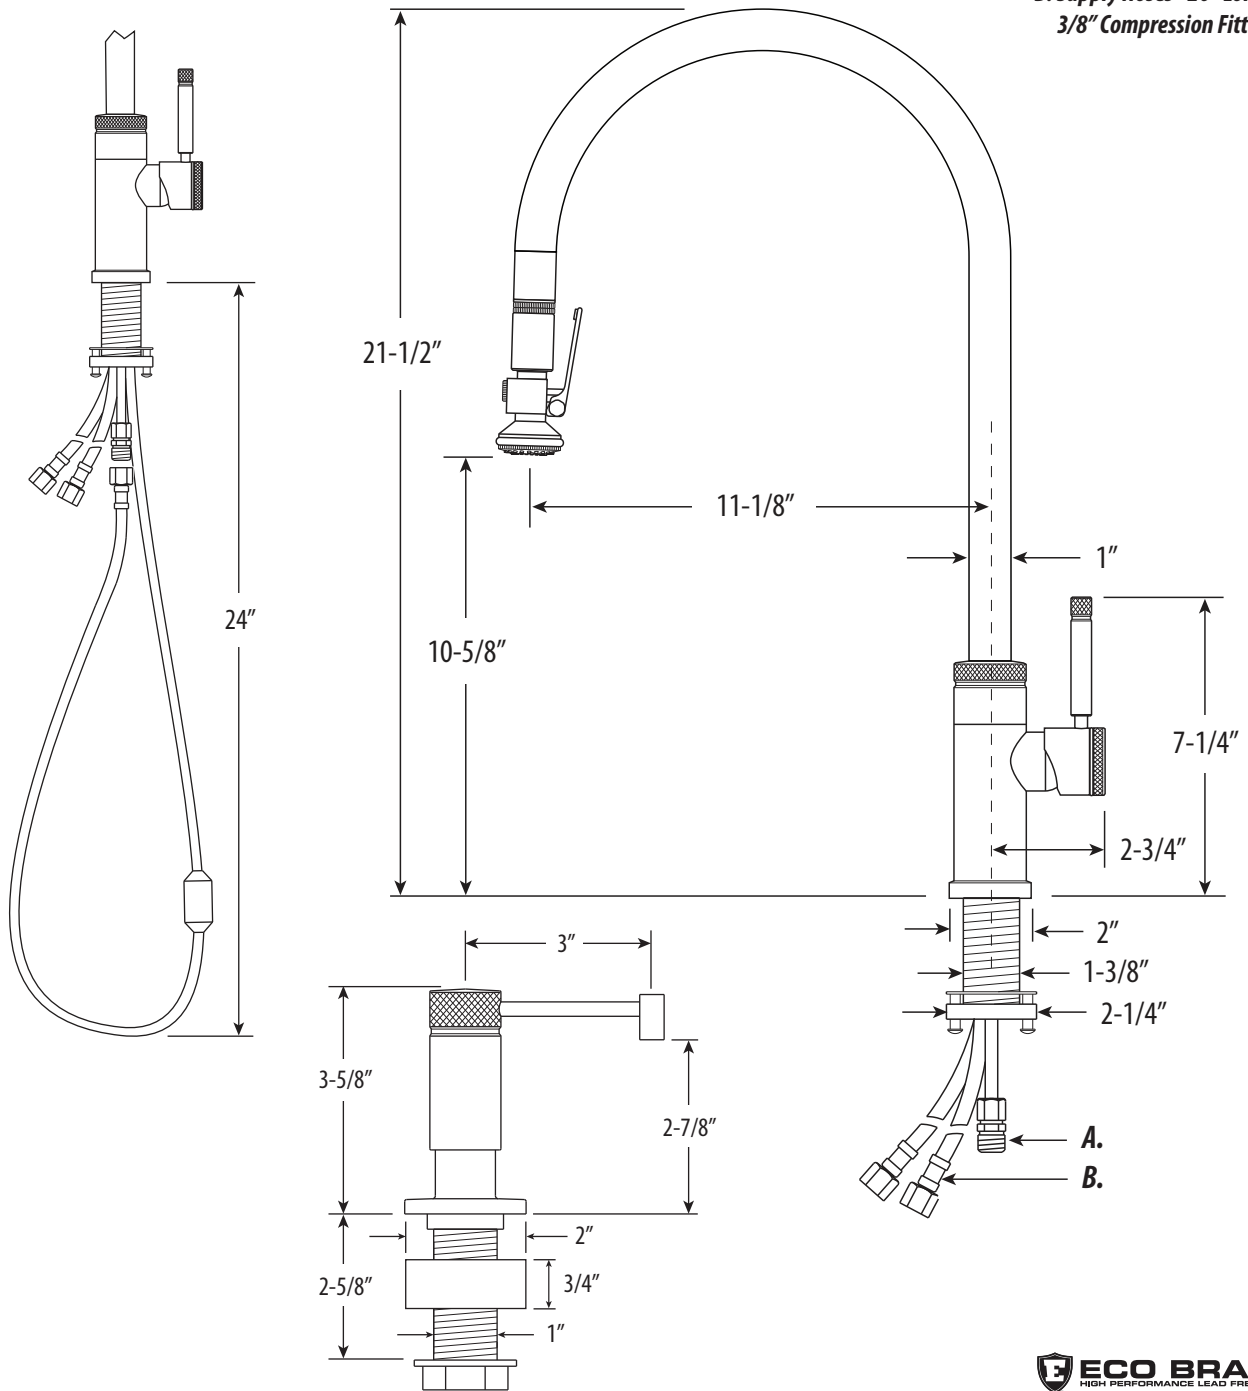

INDUSTRIAL EXT. REACH PLP PULLDOWN FAUCET / 2PC. SUITE

9700-2

- Max Counter Thickness 2-3/8"
- Minimum Install Hole Size 1-1/2"

- A. Spray Connection with 3/8" Compression Fitting
- B. Supply Hoses - 20" Long with 3/8" Compression Fittings

ECO BRASS
HIGH PERFORMANCE LEAD FREE BRASS

DIMENSIONS MAY VARY AND ARE SUBJECT TO CHANGE. NO RESPONSIBILITY IS ASSUMED FOR USE OF SUPERCEDED OR VOIDED DATA