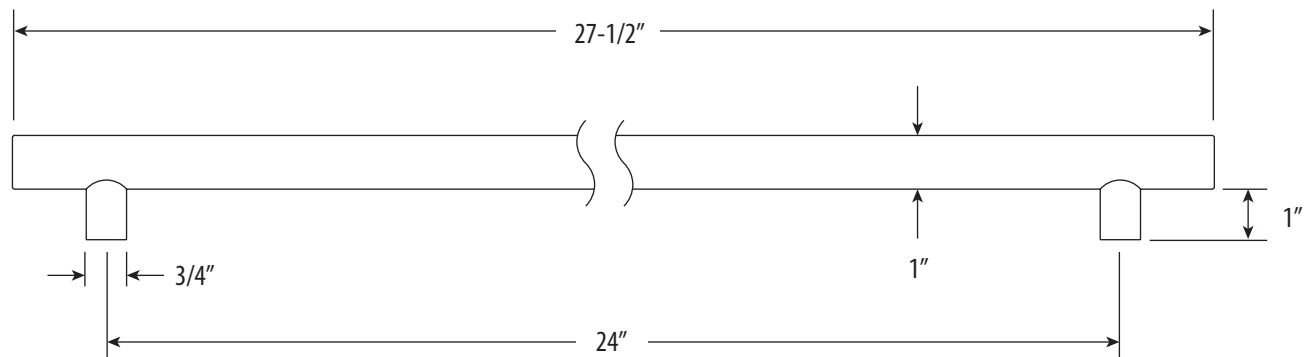

CONTEMPORARY 24" APPLIANCE PULL

HCP-2400

- Break to length screws
- Fits materials from 1/2" to 1-1/2" thick

DIMENSIONS MAY VARY AND ARE SUBJECT TO CHANGE. NO RESPONSIBILITY IS ASSUMED FOR USE OF SUPERCEDED OR VOIDED DATA

FEATURES

- Ideal for refrigerators or dishwashers.
- 24" wide on center.
- Matches all Waterstone traditional faucets.
- Brings the entire kitchen together.
- Made from solid eco-friendly brass or 316 stainless steel.
- Includes mounting hardware.
- Break to length screws.
- Fits materials from 1/2" to 1-1/2" thick.
- Made in the USA.