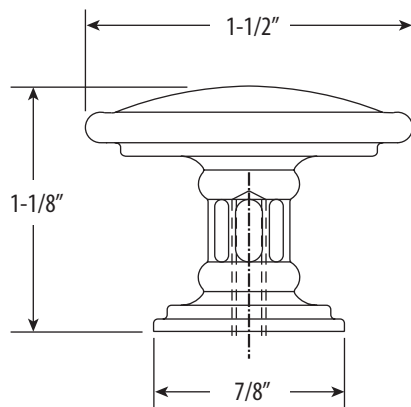

TRADITIONAL LARGE PLAIN CABINET KNOB

HTK-002

- Break to length screws
- Fits materials from 1/2" to 1-1/2" thick

Finish Shown - Antique Pewter

FEATURES

- 1-1/2" wide plain design.
- Matches all Waterstone traditional faucets.
- Brings the entire kitchen together.
- Made from eco-friendly solid brass.
- Includes mounting hardware.
- Break to length screws.
- Fits materials from 1/2" to 1-1/2" thick.
- Made in the USA.

DIMENSIONS MAY VARY AND ARE SUBJECT TO CHANGE. NO RESPONSIBILITY IS ASSUMED FOR USE OF SUPERCEDED OR VOIDED DATA

AVAILABLE IN 32 FINISHES + SOLID 316 MARINE GRADE STAINLESS STEEL