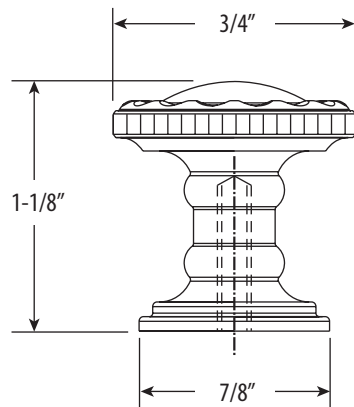

TRADITIONAL SMALL DECORATIVE CABINET KNOB

HTK-003

- Break to length screws
- Fits materials from 1/2" to 1-1/2" thick

Finish Shown - Antique Pewter

FEATURES

- 3/4" wide decorative design.
- Matches all Waterstone traditional faucets.
- Brings the entire kitchen together.
- Made from eco-friendly solid brass.
- Includes mounting hardware.
- Break to length screws.
- Fits materials from 1/2" to 1-1/2" thick.
- Made in the USA.

DIMENSIONS MAY VARY AND ARE SUBJECT TO CHANGE. NO RESPONSIBILITY IS ASSUMED FOR USE OF SUPERCEDED OR VOIDED DATA

AVAILABLE IN 32 FINISHES + SOLID 316 MARINE GRADE STAINLESS STEEL