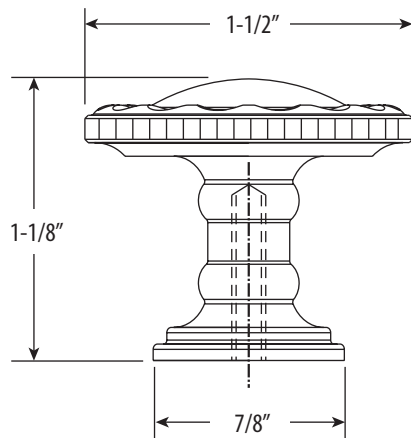

TRADITIONAL LARGE DECORATIVE CABINET KNOB

HTK-004

- Break to length screws
- Fits materials from 1/2" to 1-1/2" thick

Finish Shown - Antique Pewter

FEATURES

- 1-1/2" wide decorative design.
- Matches all Waterstone traditional faucets.
- Brings the entire kitchen together.
- Made from eco-friendly solid brass.
- Includes mounting hardware.
- Break to length screws.
- Fits materials from 1/2" to 1-1/2" thick.
- Made in the USA.

DIMENSIONS MAY VARY AND ARE SUBJECT TO CHANGE. NO RESPONSIBILITY IS ASSUMED FOR USE OF SUPERCEDED OR VOIDED DATA

AVAILABLE IN 32 FINISHES + SOLID 316 MARINE GRADE STAINLESS STEEL