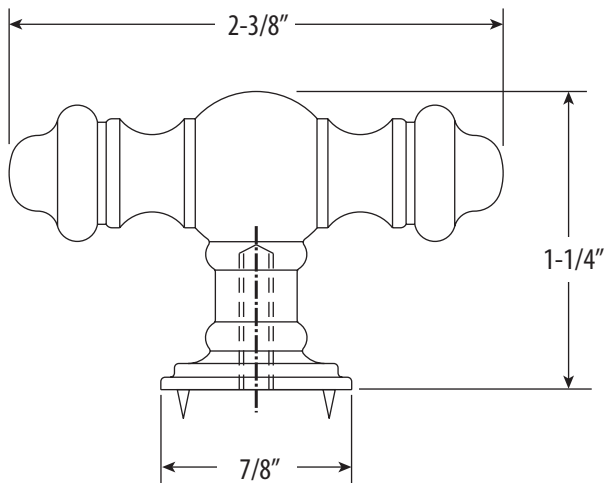

# HTK-007

- Break to length screws
- Fits materials from 1/2" to 1-1/2" thick

Finish Shown - Antique Pewter

### FEATURES

- 2-3/8" wide with 7/8" base.
- Matches all Waterstone traditional faucets.
- Perfect for traditional kitchen cabinets.
- Made from eco-friendly solid brass.
- Includes mounting hardware.
- Break to length screws.
- Fits materials from 1/2" to 1-1/2" thick.
- Made in the USA.