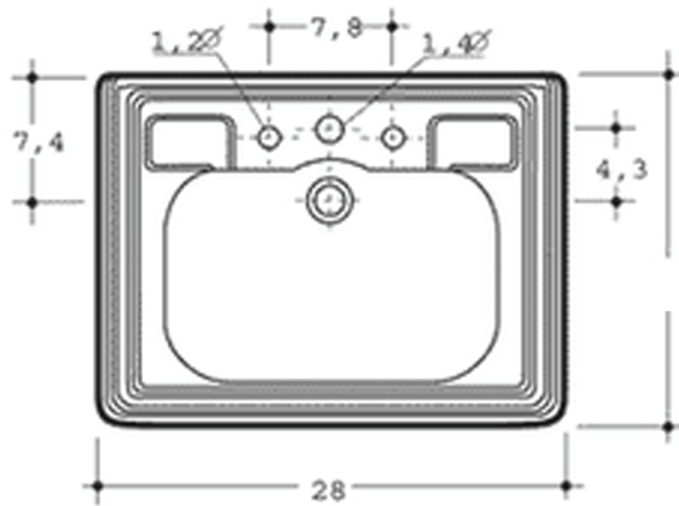

 Whitehaus®

AR834-AR805

**Inside Dimensions:
20 1/2" x 14" x 6"**

LIVE WITH STYLE!