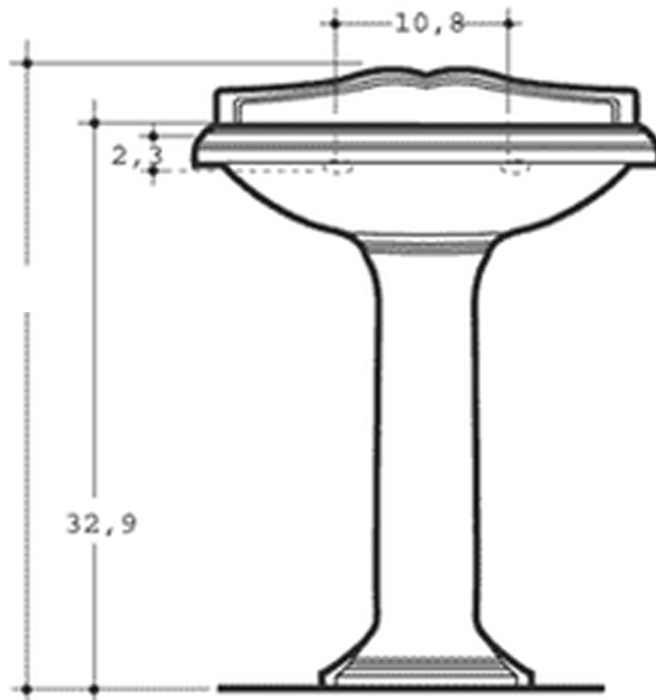

 Whitehaus®

AR834-AR805

**Inside Dimensions:
20 1/2" x 14" x 6"**

LIVE WITH STYLE!