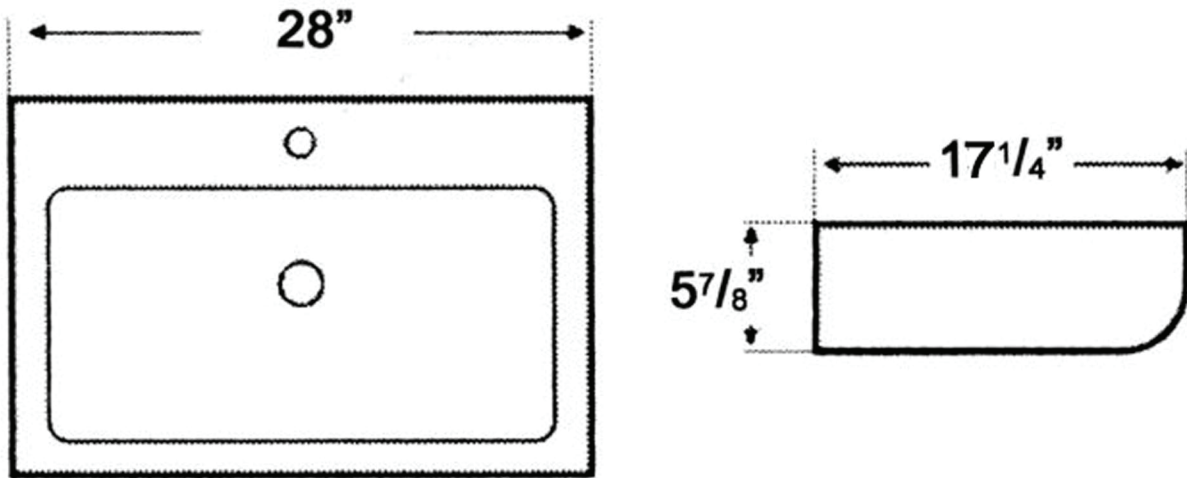

 Whitehaus®

**WHKN1130**

**Inside Bowl Dimensions**  
**23 5/8" x 10 5/8" x 4 3/8"**

**LIVE WITH STYLE!**